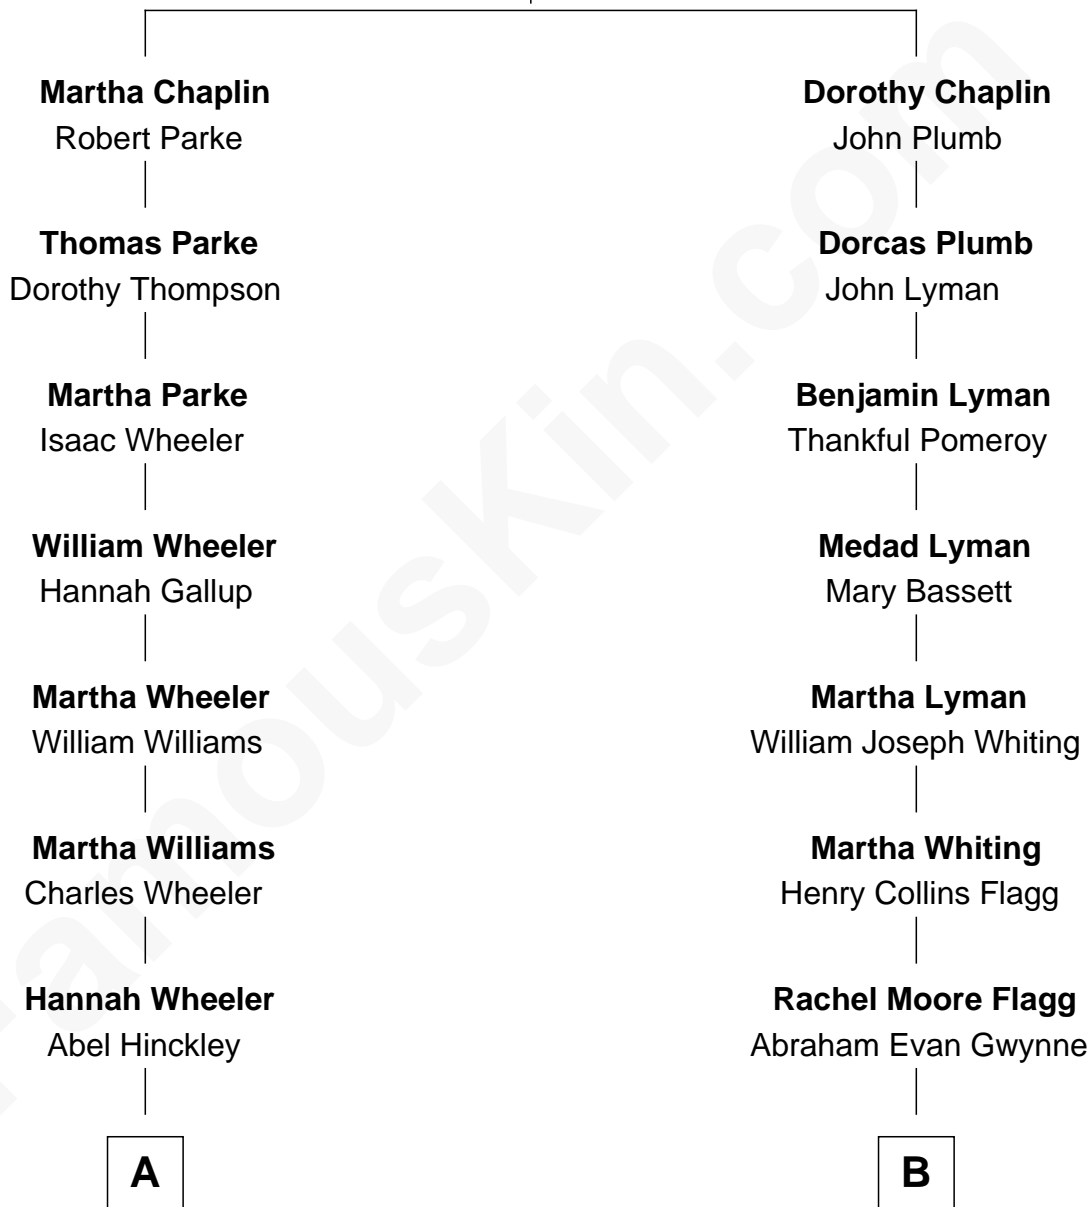

FamousKin.com Relationship Chart of

John Hinckley, Jr.

Shot President Ronald Reagan

9th cousin 2 times removed of

Gloria Vanderbilt

Fashion Designer

William Chaplin
Agnes Holborough

A

Alfred Hinckley

Eliza Stanley

Francis Edward Hinckley

Amelia Smith

Percival Porter Hinckley

Katherine Avilla Warnock

John Warnock Hinckley

Jo Ann Moore

John Hinckley, Jr.

Shot President Ronald Reagan

B

Alice Claypoole Gwynne

Cornelius Vanderbilt

Reginald Claypoole Vanderbilt

Gloria Maria Mercedes Morgan

Gloria Vanderbilt