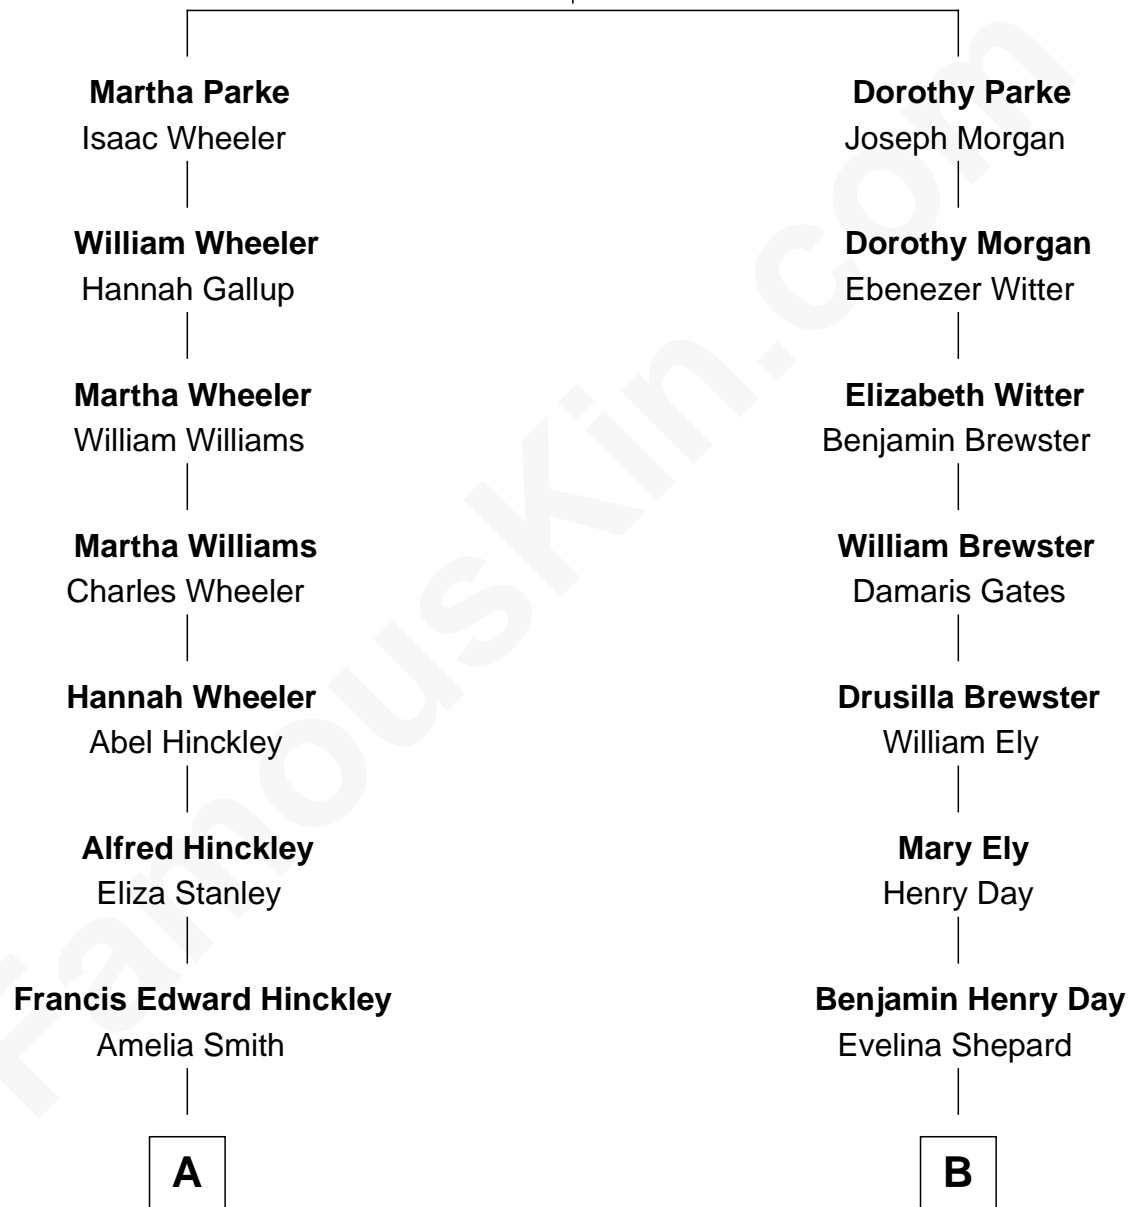

FamousKin.com Relationship Chart of

John Hinckley, Jr.

Shot President Ronald Reagan

8th cousin 1 time removed of

Clarence Day

Author of Life with Father

Thomas Parke
Dorothy Thompson

A

Percival Porter Hinckley
Katherine Avilla Warnock

John Warnock Hinckley
Jo Ann Moore

John Hinckley, Jr.
Shot President Ronald Reagan

B

Clarence Shepard Day
Lavinia Elizabeth Stockwell

Clarence Day
Author of Life with Father