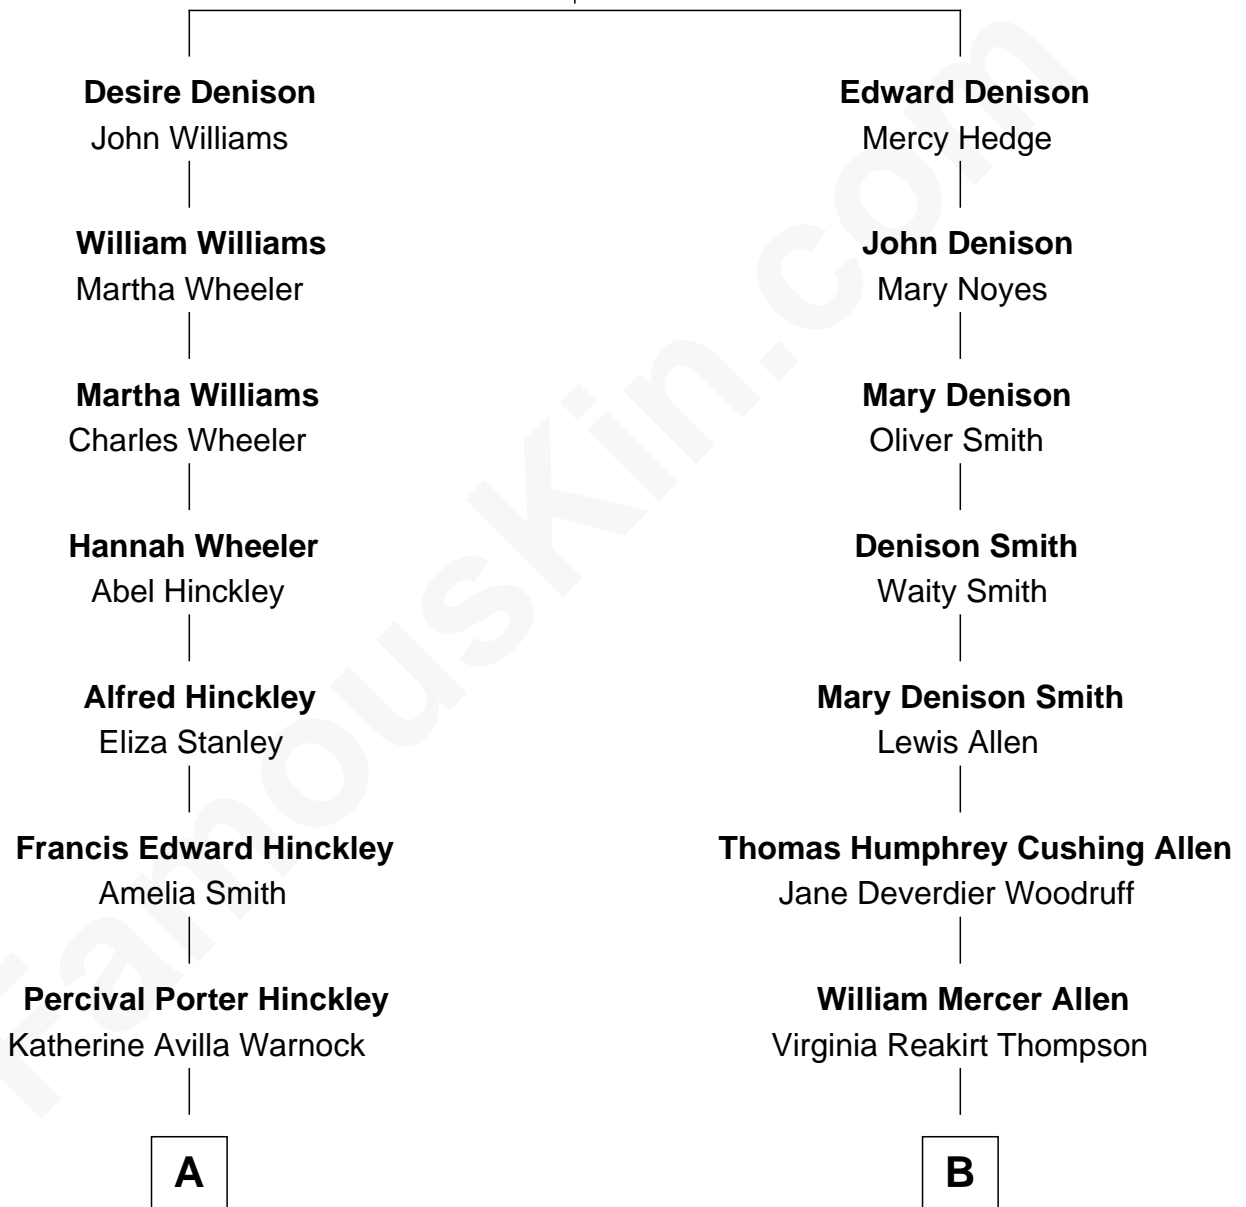

# FamousKin.com Relationship Chart of

**John Hinckley, Jr.**

*Shot President Ronald Reagan*

8th cousin 1 time removed of

**Ted Danson**

*TV Actor - "Cheers", "CSI"*

**George Denison**

Mercy Gorham

**A**

**John Warnock Hinckley**

Jo Ann Moore

**John Hinckley, Jr.**

*Shot President Ronald Reagan*

**B**

**Anna Louise Allen**

Edward Bridge Danson