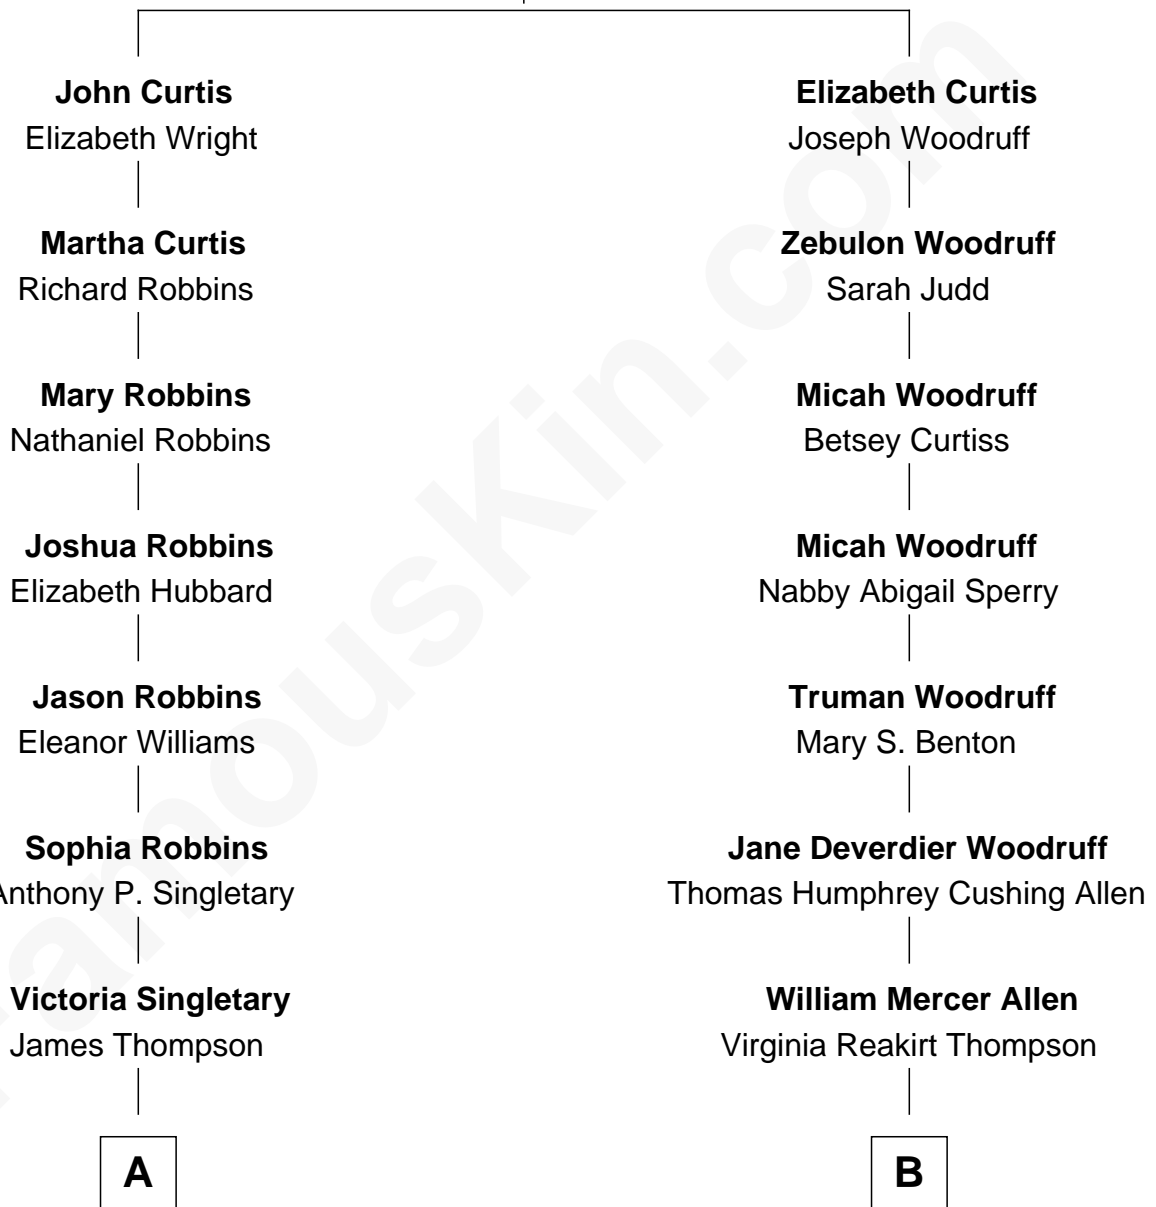

# FamousKin.com Relationship Chart of

**John Hinckley, Jr.**

*Shot President Ronald Reagan*

9th cousin 1 time removed of

**Ted Danson**

*TV Actor - "Cheers", "CSI"*

**John Curtis**

Lydia - - - - -

FamousKin.com