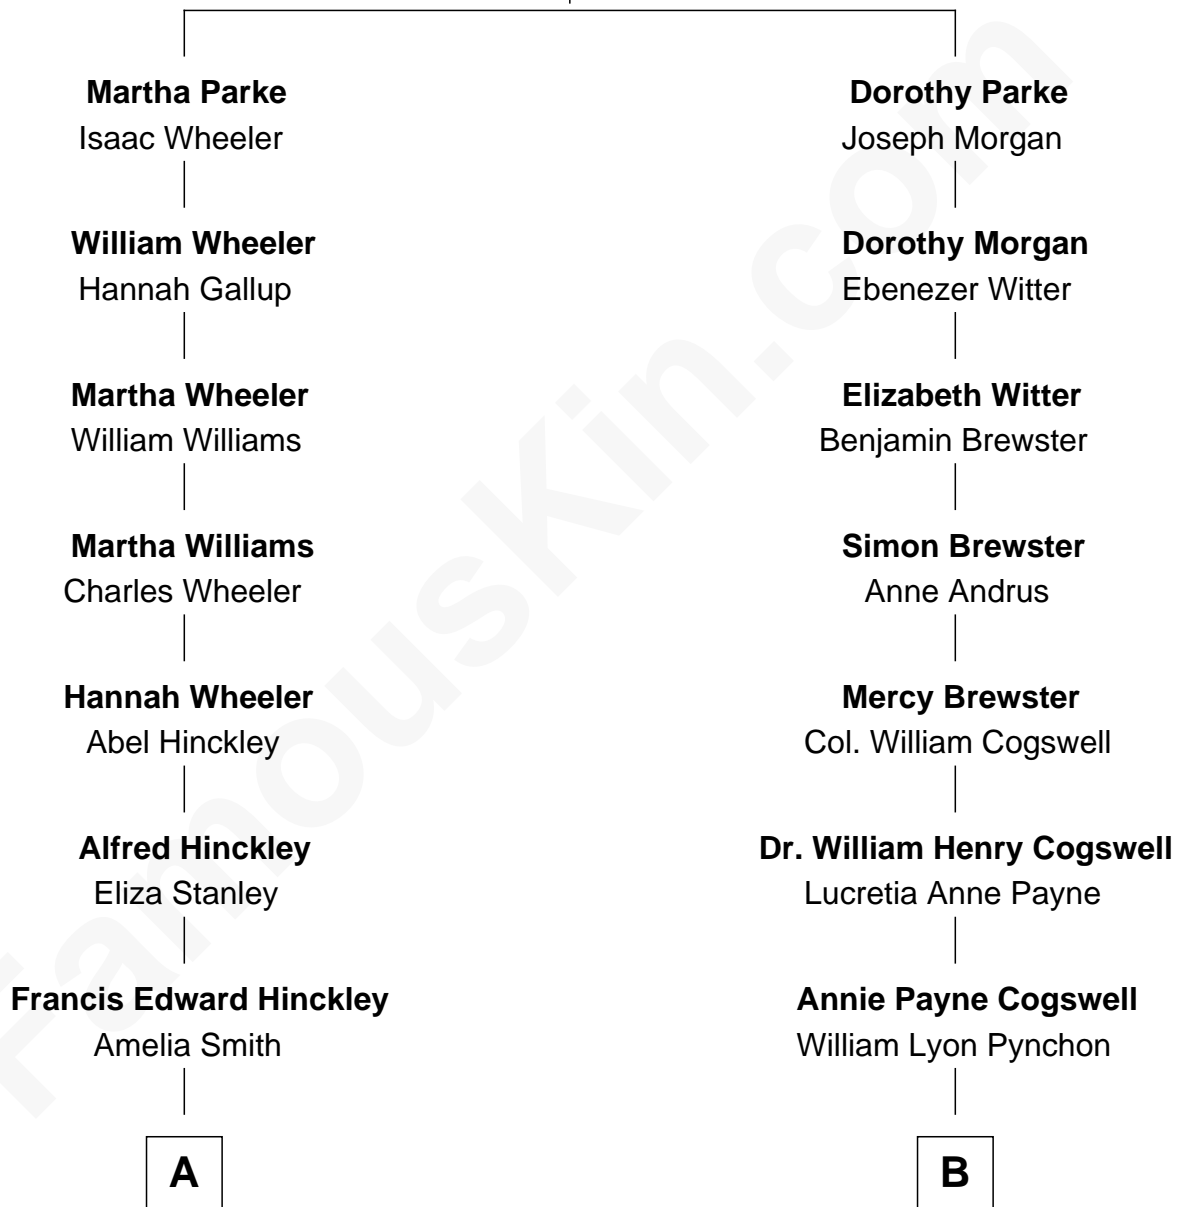

# FamousKin.com Relationship Chart of

**John Hinckley, Jr.**

*Shot President Ronald Reagan*

9th cousin of

**Thomas Pynchon**

*American Novelist*

**Thomas Parke**  
Dorothy Thompson

**A**

**Percival Porter Hinckley**  
Katherine Avilla Warnock

**John Warnock Hinckley**  
Jo Ann Moore

**John Hinckley, Jr.**  
*Shot President Ronald Reagan*

**B**

**William Henry Chichele Pynchon**  
Carrie Susan Moyses