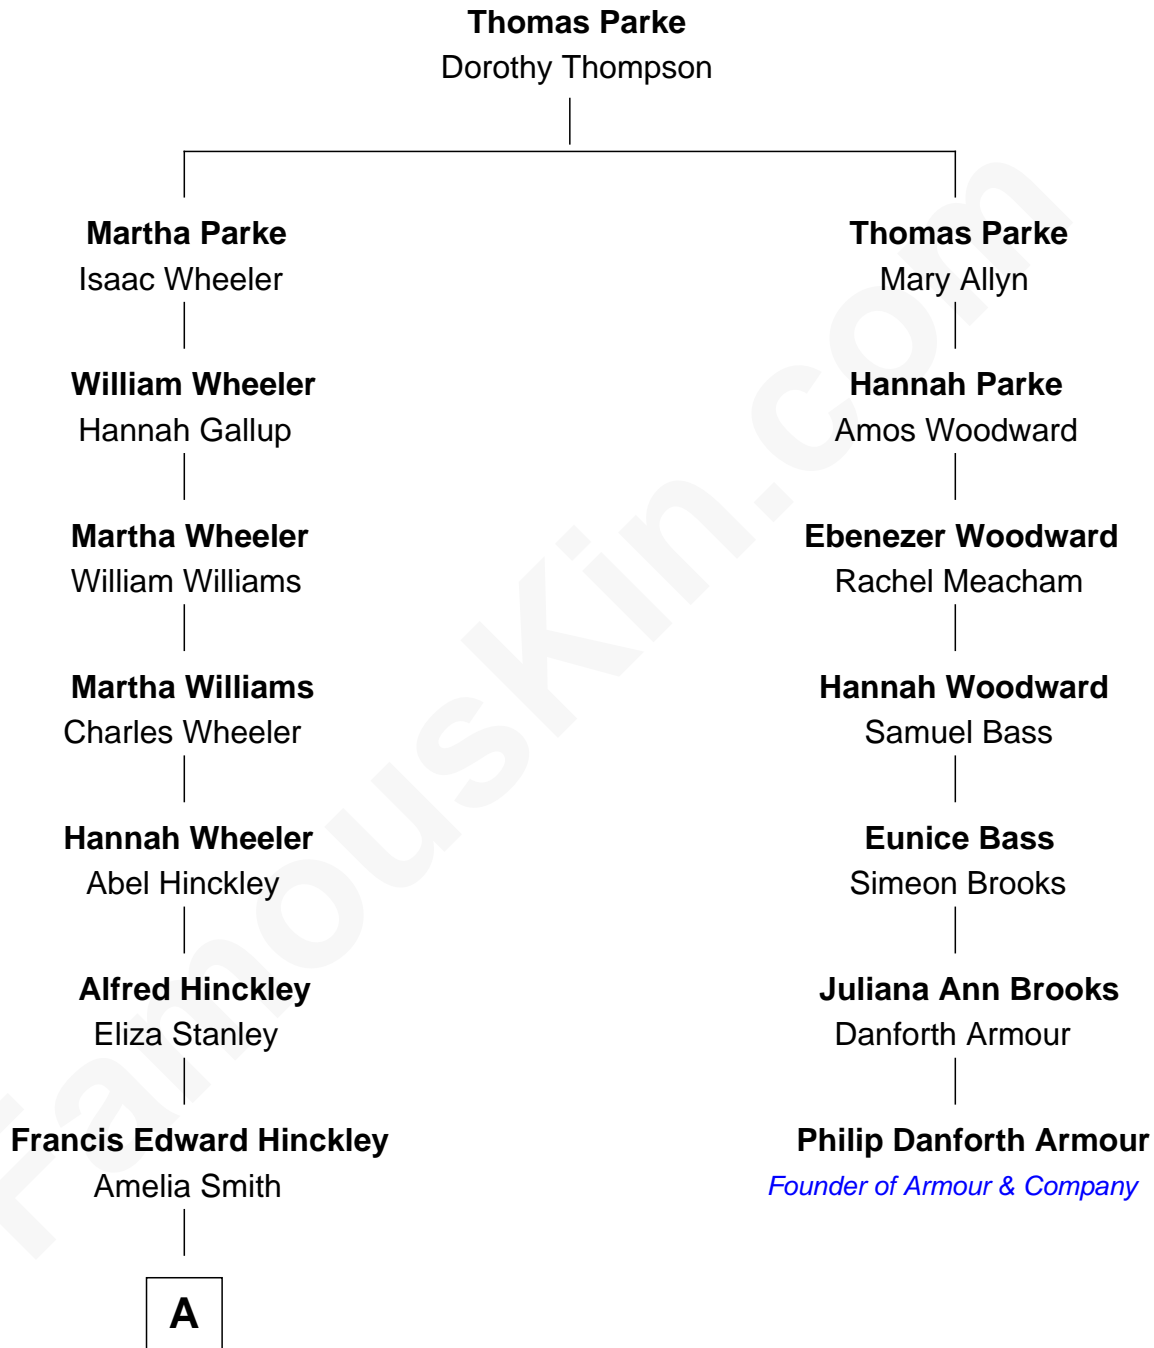

## Relationship Chart of

### John Hinckley, Jr.

*Shot President Ronald Reagan*

6th cousin 3 times removed of

### Philip Danforth Armour

*Founder of Armour & Company*

**A**

—  
**Percival Porter Hinckley**  
Katherine Avilla Warnock

—  
**John Warnock Hinckley**  
Jo Ann Moore

—  
**John Hinckley, Jr.**  
*Shot President Ronald Reagan*