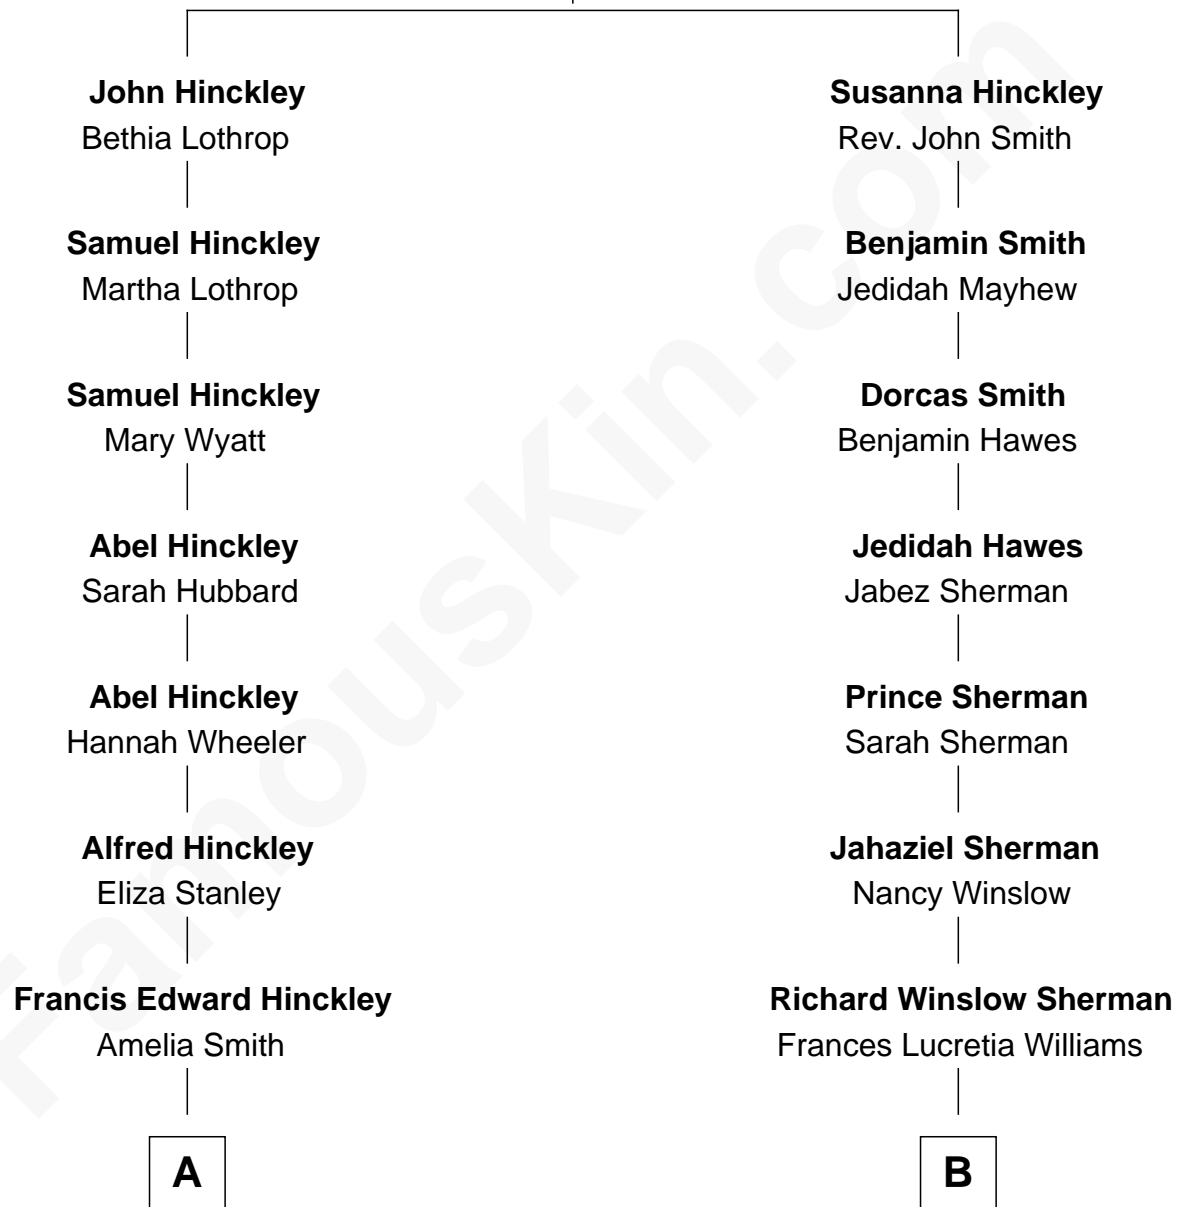

# FamousKin.com Relationship Chart of

**John Hinckley, Jr.**

*Shot President Ronald Reagan*

8th cousin 1 time removed of

**James Sherman**

*27th U.S. Vice-President*

**Samuel Hinckley**

Sarah Soole

**A**

**Percival Porter Hinckley**  
Katherine Avilla Warnock

**John Warnock Hinckley**  
Jo Ann Moore

**John Hinckley, Jr.**  
*Shot President Ronald Reagan*

**B**

**Mary Frances Sherman**  
Richard Updike Sherman