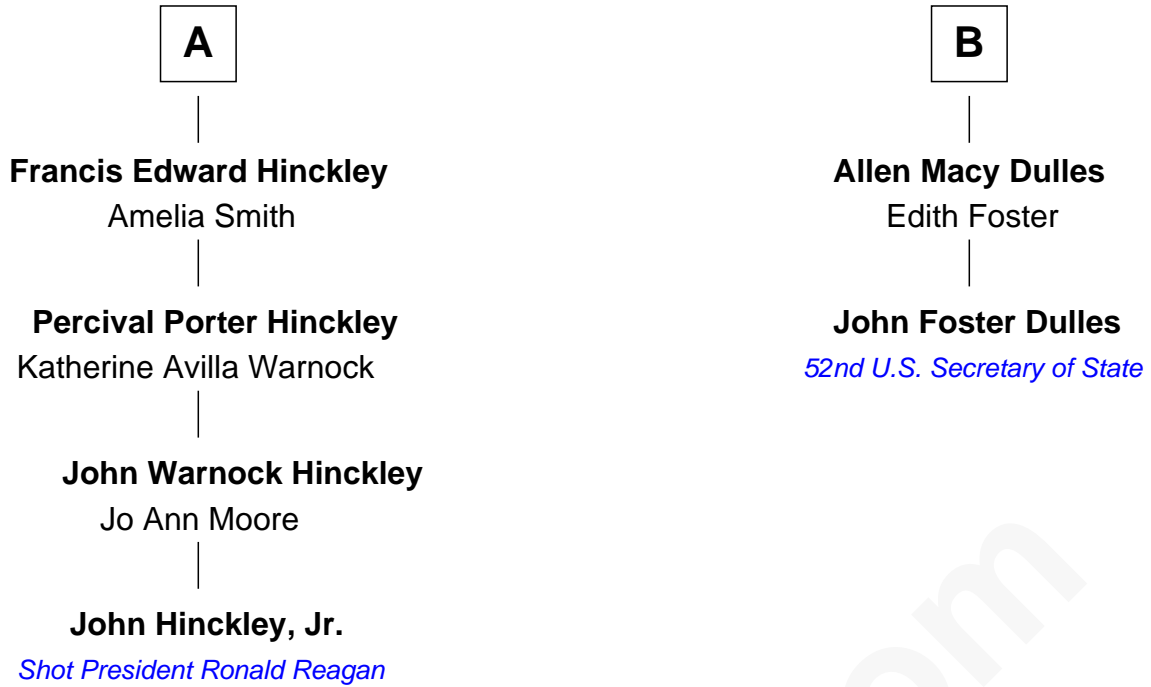

# FamousKin.com Relationship Chart of

**John Hinckley, Jr.**

*Shot President Ronald Reagan*

8th cousin 2 times removed of

**John Foster Dulles**

*52nd U.S. Secretary of State*

**Hannah House**  
Rev. John Lothrop

**Thomas Lothrop**  
Sarah Learned

**Bethia Lothrop**  
John Hinckley

**Samuel Hinckley**  
Martha Lothrop

**Samuel Hinckley**  
Mary Wyatt

**Abel Hinckley**  
Sarah Hubbard

**Abel Hinckley**  
Hannah Wheeler

**Alfred Hinckley**  
Eliza Stanley

**A**

**Samuel Lothrop**  
Elizabeth Scudder

**Samuel Lathrop**  
Hannah Adgate

**Nathaniel Lathrop**  
Ann Backus

**Azariah Lathrop**  
Abigail Huntington

**Charles Lathrop**  
Joanna Leffingwell

**Harriet Wadsworth Lathrop**  
Rev. Miron Winslow

**Harriet Lathrop Winslow**  
Rev. John Welsh Dulles

**B**

FamousKin.com