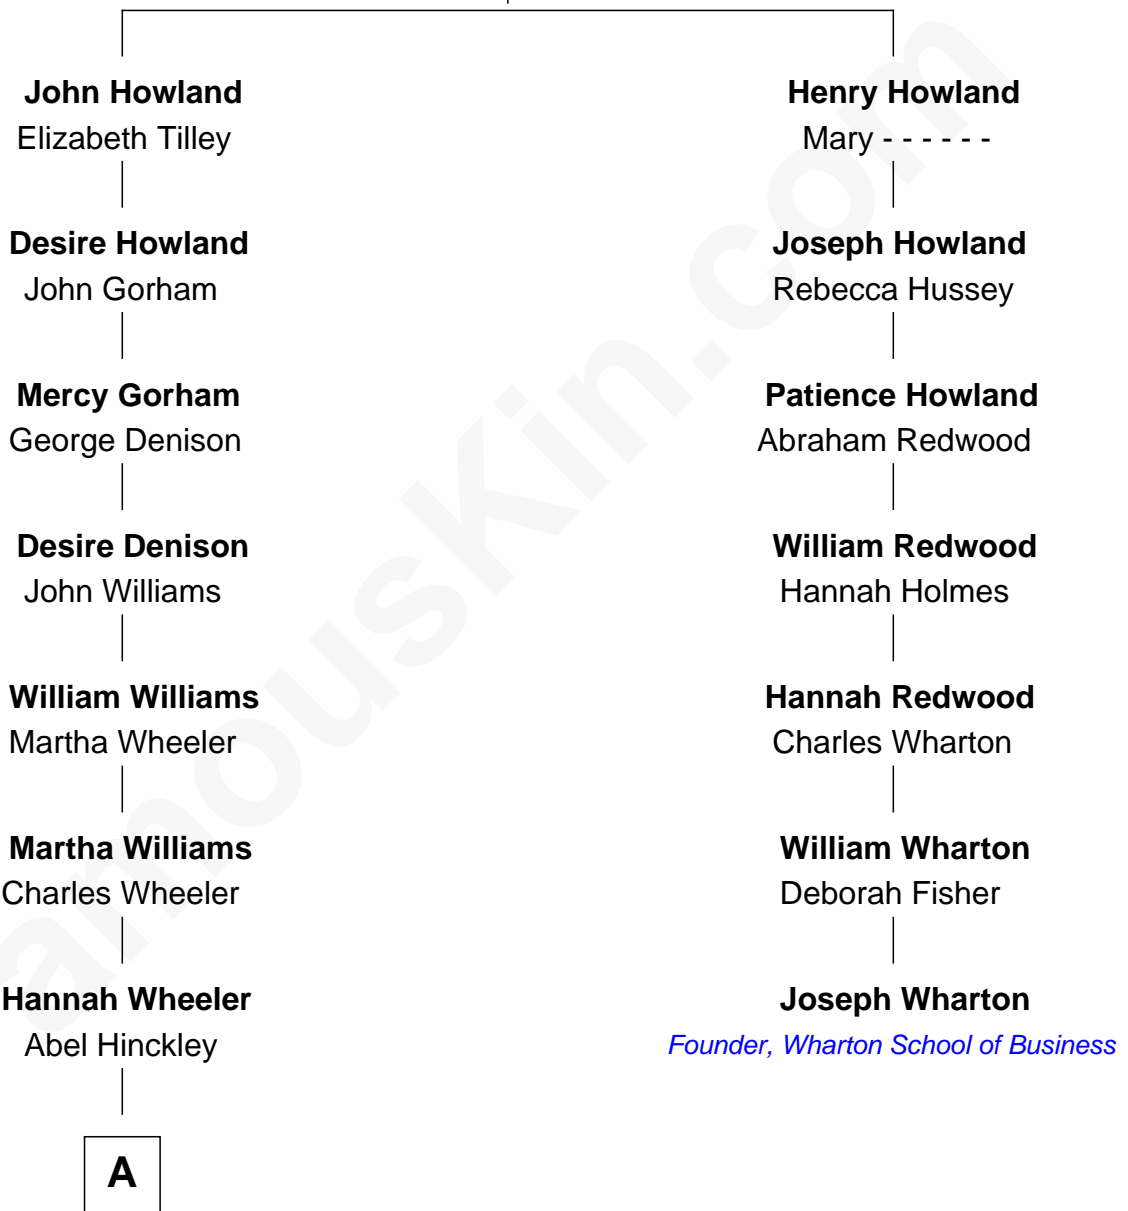

# FamousKin.com Relationship Chart of

**John Hinckley, Jr.**

*Shot President Ronald Reagan*

6th cousin 5 times removed of

**Joseph Wharton**

*Founder of the Wharton School of Business*

**Henry Howland**

Margaret - - - - -

**A**

—  
**Alfred Hinckley**

Eliza Stanley

—  
**Francis Edward Hinckley**

Amelia Smith

—  
**Percival Porter Hinckley**

Katherine Avilla Warnock

—  
**John Warnock Hinckley**

Jo Ann Moore

—  
**John Hinckley, Jr.**

*Shot President Ronald Reagan*

FamousKin.com