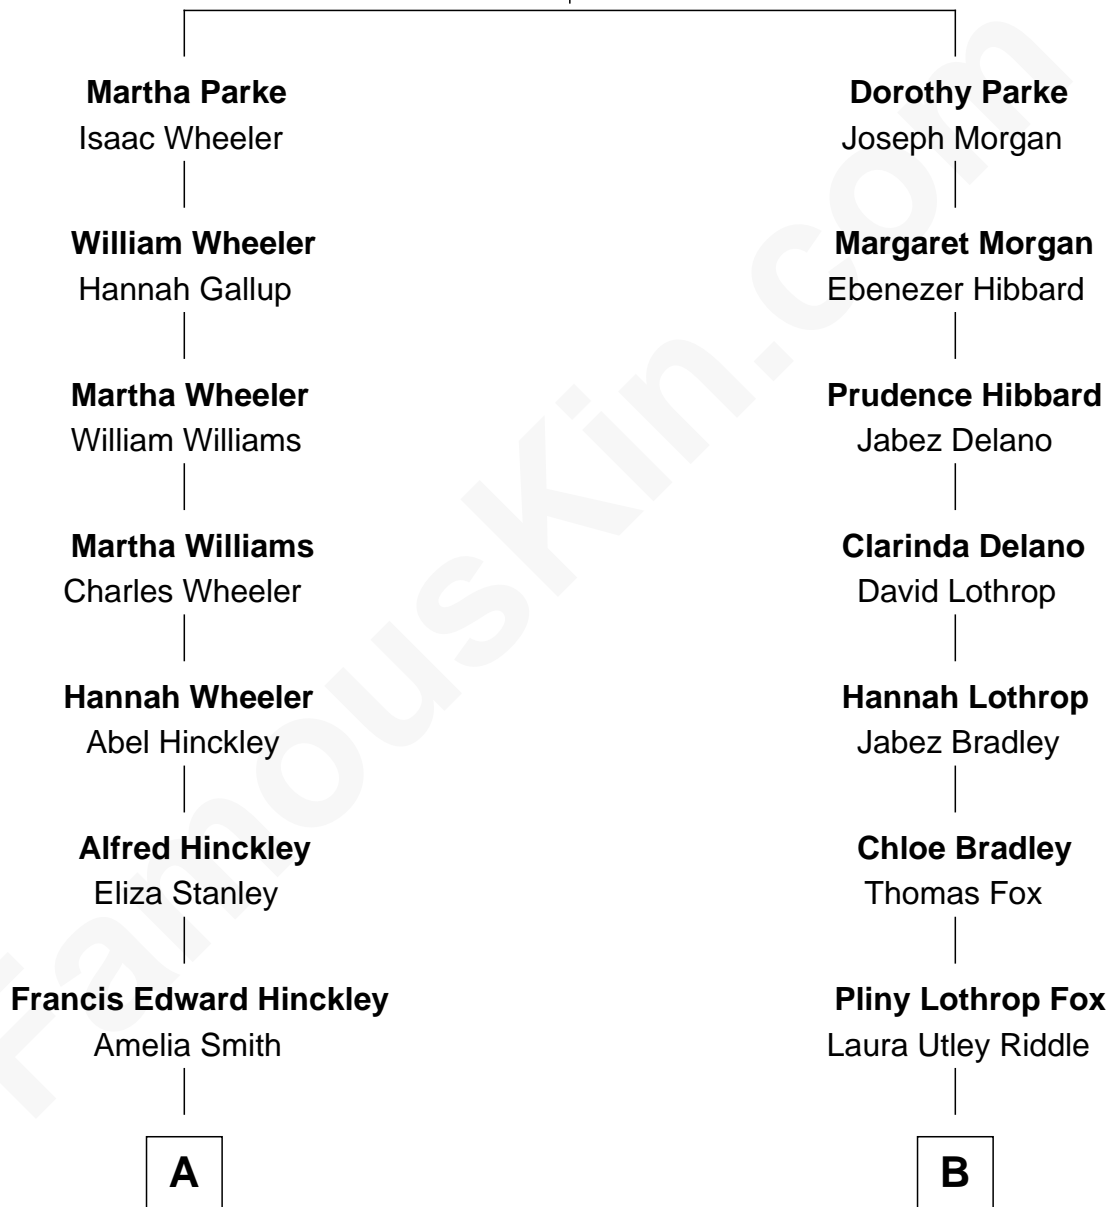

FamousKin.com Relationship Chart of

John Hinckley, Jr.

Shot President Ronald Reagan

9th cousin 1 time removed of

John Ritter

TV and Movie Actor

Thomas Parke
Dorothy Thompson

A

Percival Porter Hinckley
Katherine Avilla Warnock

John Warnock Hinckley
Jo Ann Moore

John Hinckley, Jr.
Shot President Ronald Reagan

B

William P. L. Fox
Harriett Lucina Tilton

Harriett Fay Fox
Dr. Harry Thomas Southworth