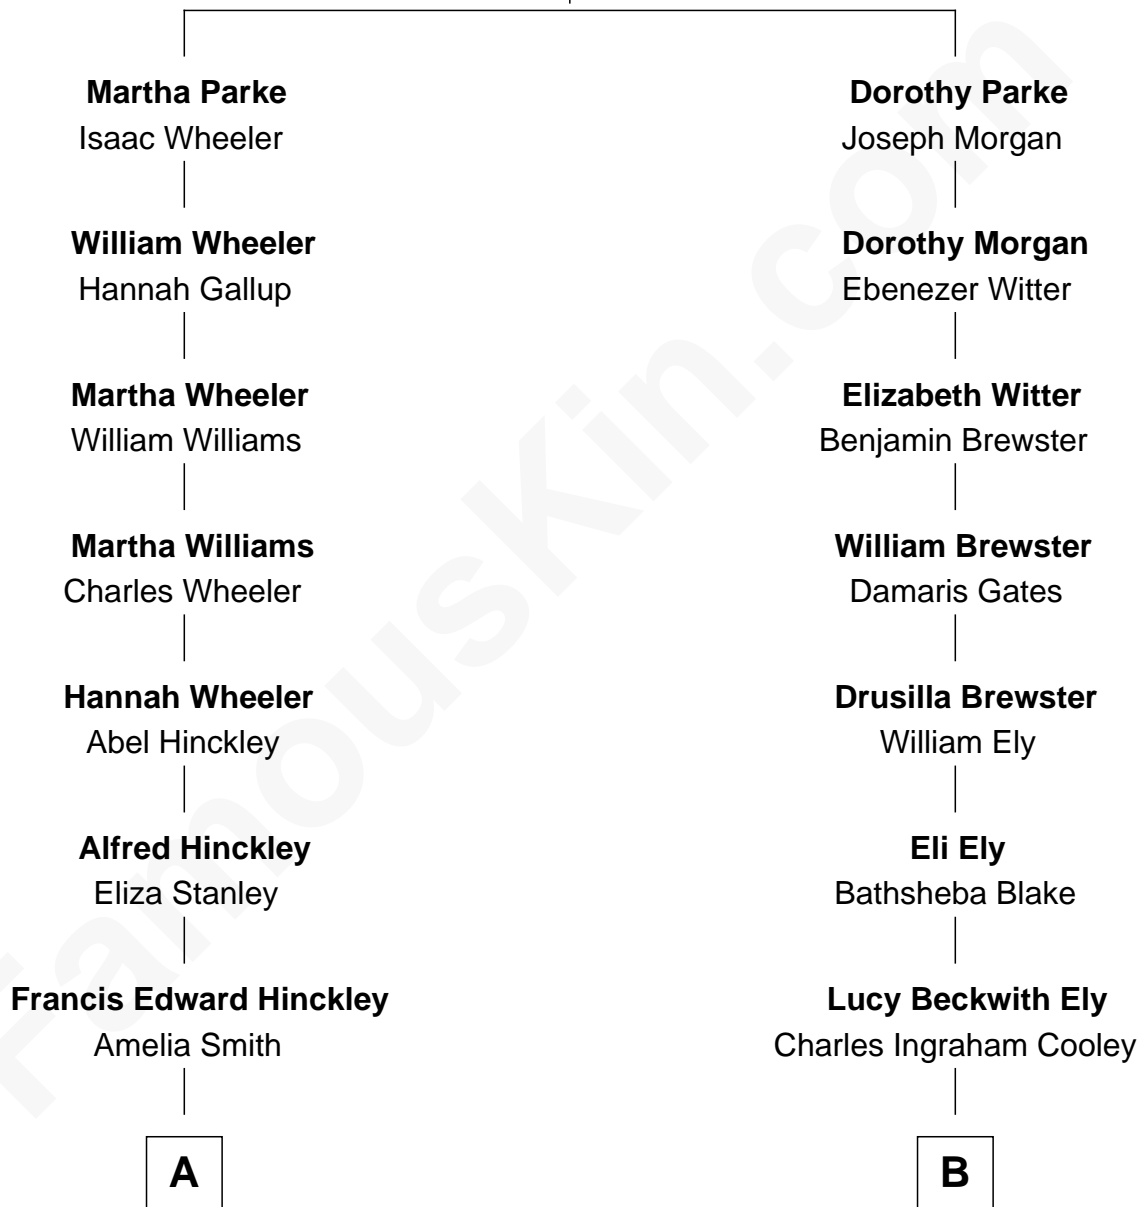

FamousKin.com Relationship Chart of John Hinckley, Jr.

Shot President Ronald Reagan

9th cousin 2 times removed of

Elisabeth Shue

TV and Movie Actress

Thomas Parke
Dorothy Thompson

A

Percival Porter Hinckley
Katherine Avilla Warnock

John Warnock Hinckley
Jo Ann Moore

John Hinckley, Jr.
Shot President Ronald Reagan

B

Mary Jane Cooley
Giles Buckingham Willcox

Harriet Grace Brewster Willcox
Alexander Hunter Gunn

Mary Brewster Gunn
Adoniram Judson Wells