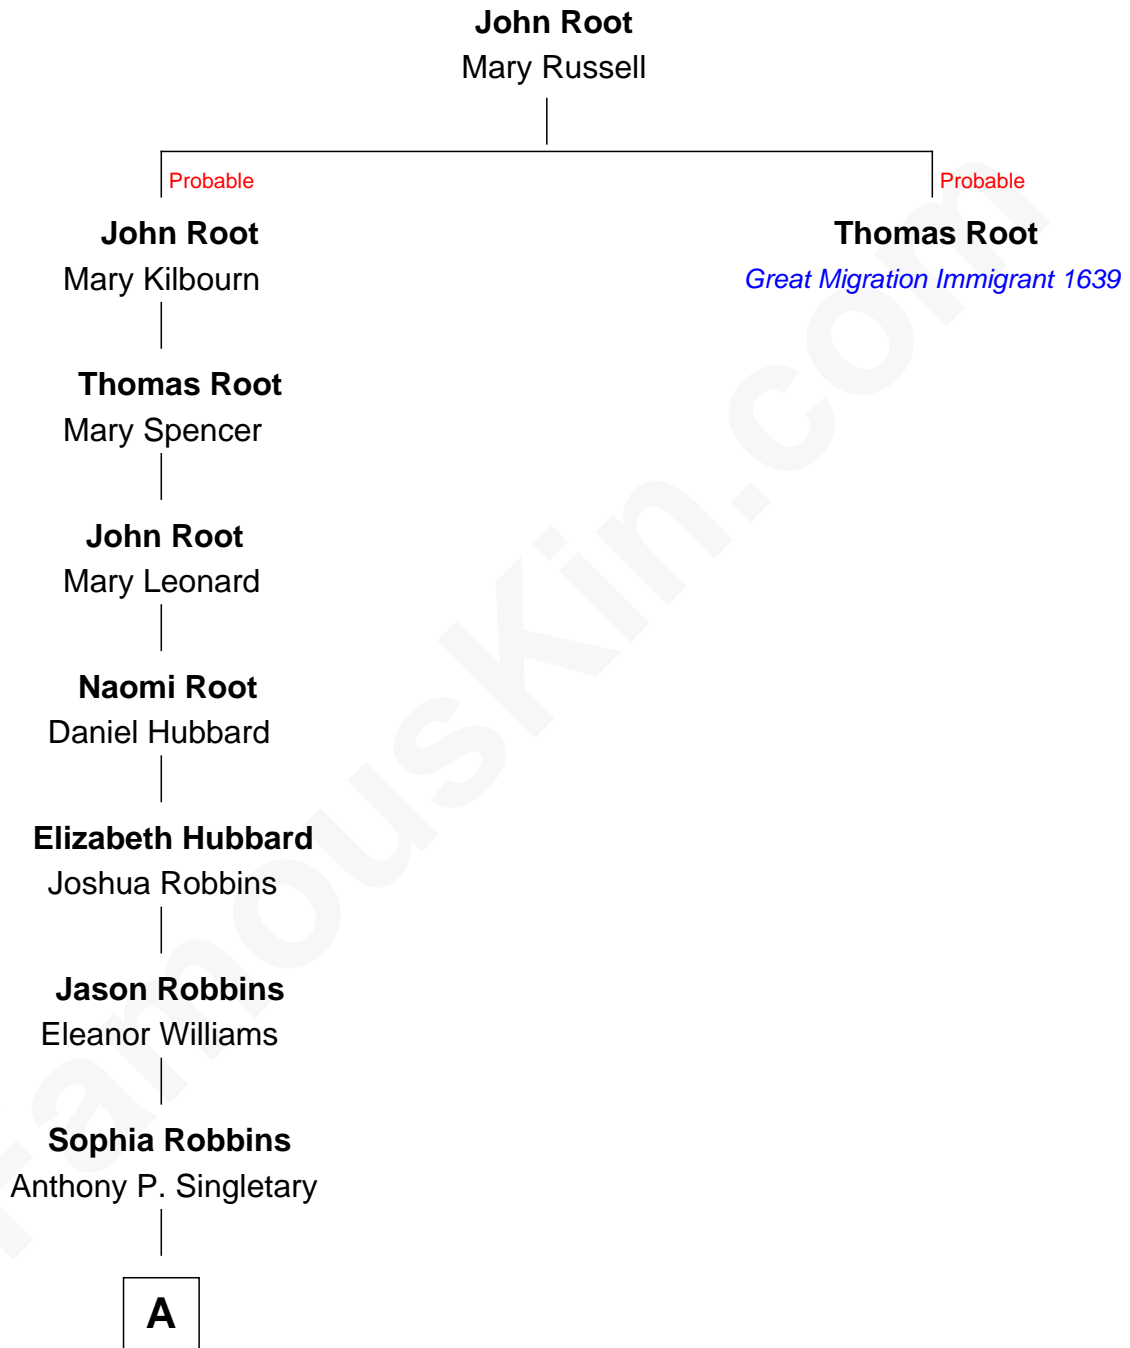

FamousKin.com Relationship Chart of

John Hinckley, Jr.

Shot President Ronald Reagan

9th great-grandnephew of

Thomas Root

(c1605 - c1694) Great Migration Immigrant 1639

A

Victoria Singletary

James Thompson

Clyde Singletary Thompson

Hattie Jackson

Ardis Thompson

Harvey Lawrence Moore

Jo Ann Moore

John Warnock Hinckley

John Hinckley, Jr.