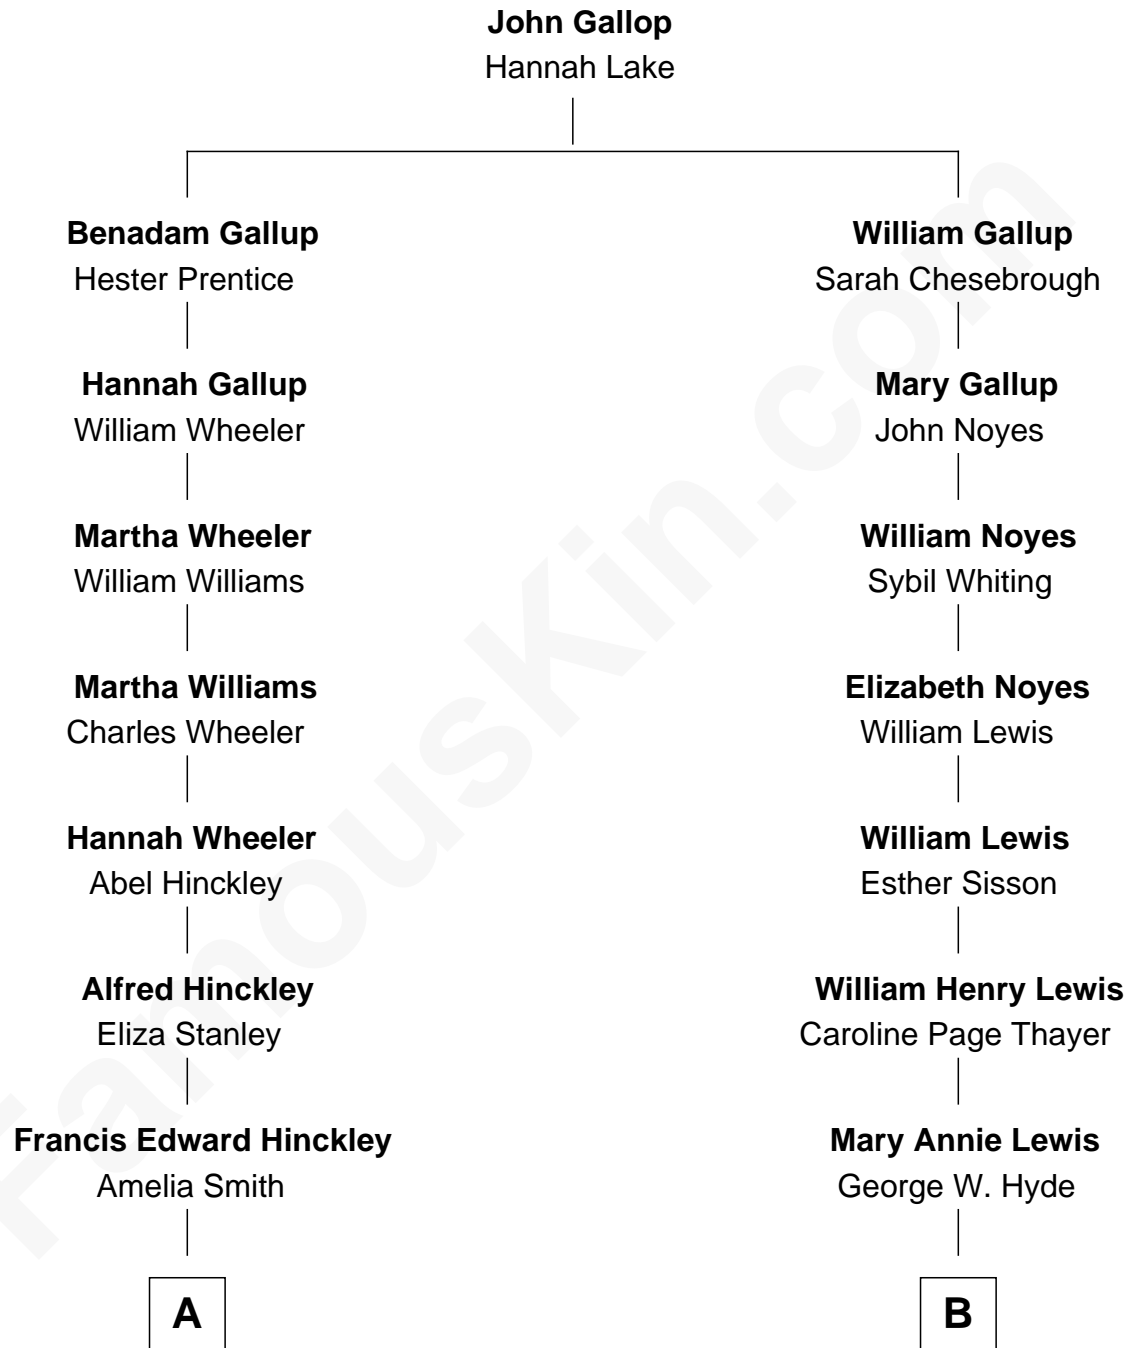

FamousKin.com Relationship Chart of

John Hinckley, Jr.

Shot President Ronald Reagan

9th cousin of

David Hyde Pierce

Stage, TV, and Movie Actor

A

Percival Porter Hinckley
Katherine Avilla Warnock

John Warnock Hinckley
Jo Ann Moore

John Hinckley, Jr.
Shot President Ronald Reagan

B

Helen E. Hyde
Arthur J. Pierce

George Hyde Pierce
Laura Marie Hughes

David Hyde Pierce
Stage, TV, and Movie Actor

FamousKin.com