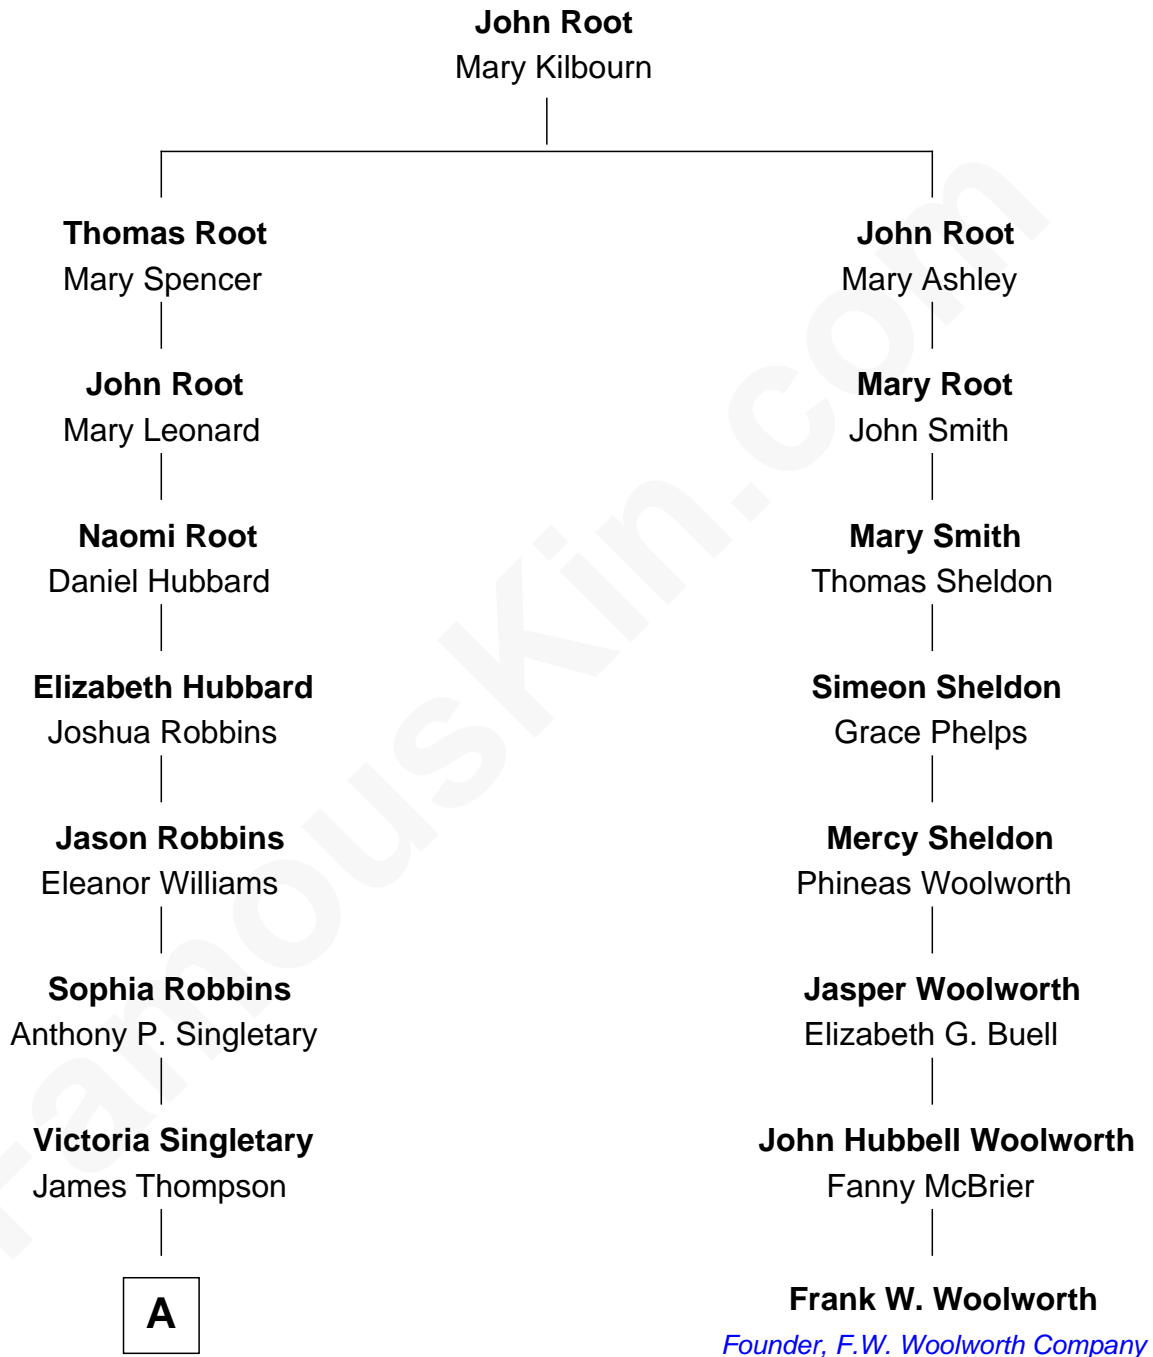

FamousKin.com

Relationship Chart of

John Hinckley, Jr.

Shot President Ronald Reagan

7th cousin 3 times removed of

Frank W. Woolworth

Founder of F.W. Woolworth Company

A

—
Clyde Singletary Thompson

Hattie Jackson

—
Ardis Thompson

Harvey Lawrence Moore

—
Jo Ann Moore

John Warnock Hinckley

—
John Hinckley, Jr.

Shot President Ronald Reagan