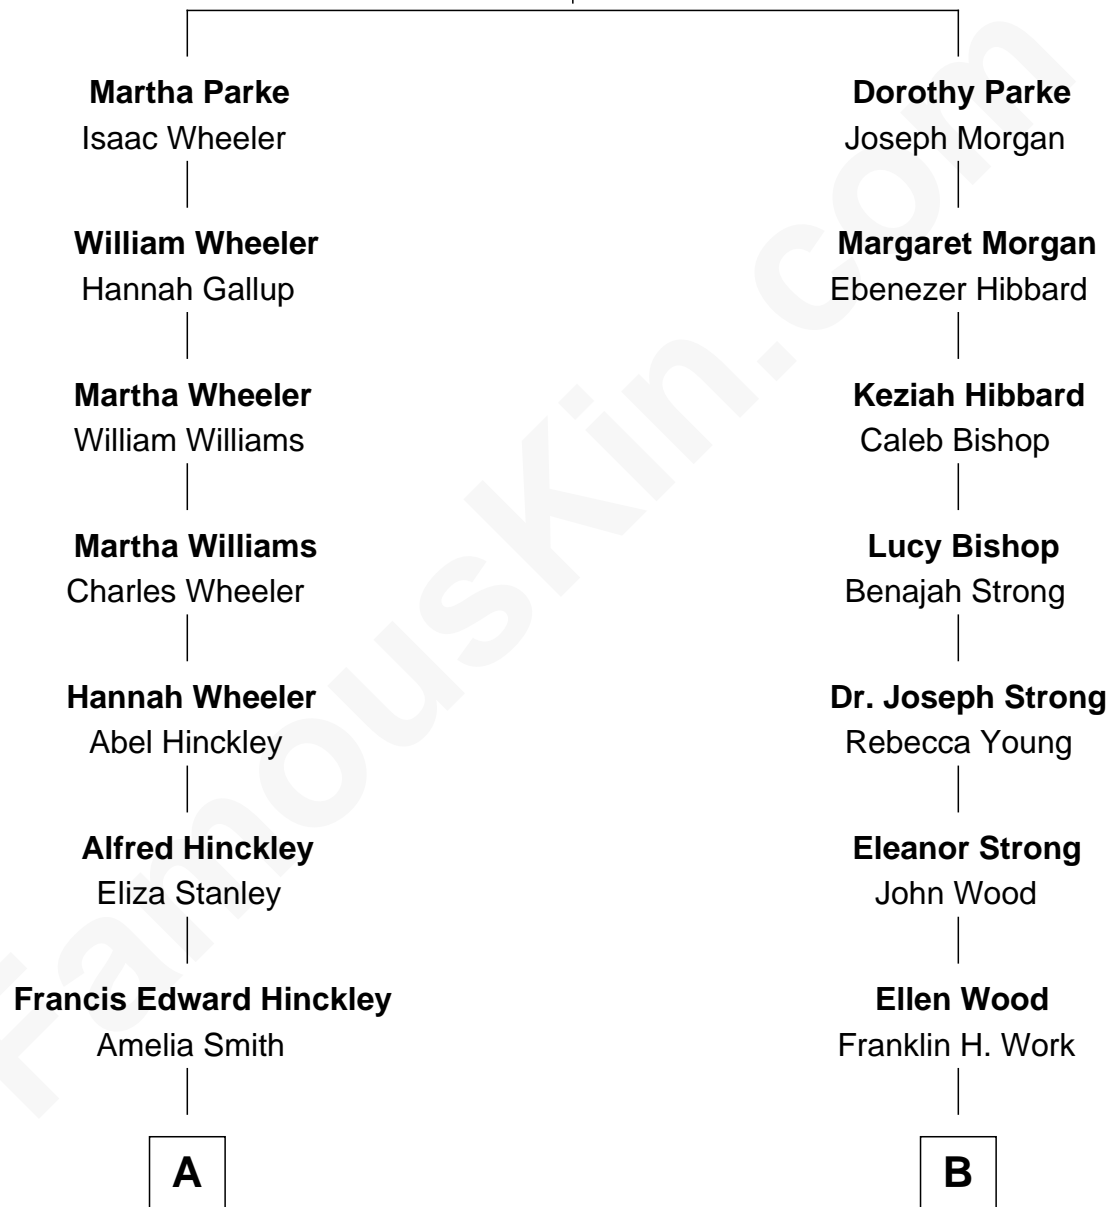

FamousKin.com Relationship Chart of

John Hinckley, Jr.

Shot President Ronald Reagan

9th cousin 2 times removed of

Prince Harry

Duke of Sussex

Thomas Parke
Dorothy Thompson

A

Percival Porter Hinckley
Katherine Avilla Warnock

John Warnock Hinckley
Jo Ann Moore

John Hinckley, Jr.
Shot President Ronald Reagan

B

Frances Eleanor Work
James Boothby Burke Roche

Edmund Maurice Burke Roche
Ruth Sylvia Gill

Frances Ruth Burke Roche
Edward John Spencer

Princess Diana Frances Spencer
Charles III, King of the United Kingdom

Prince Harry
Duke of Sussex