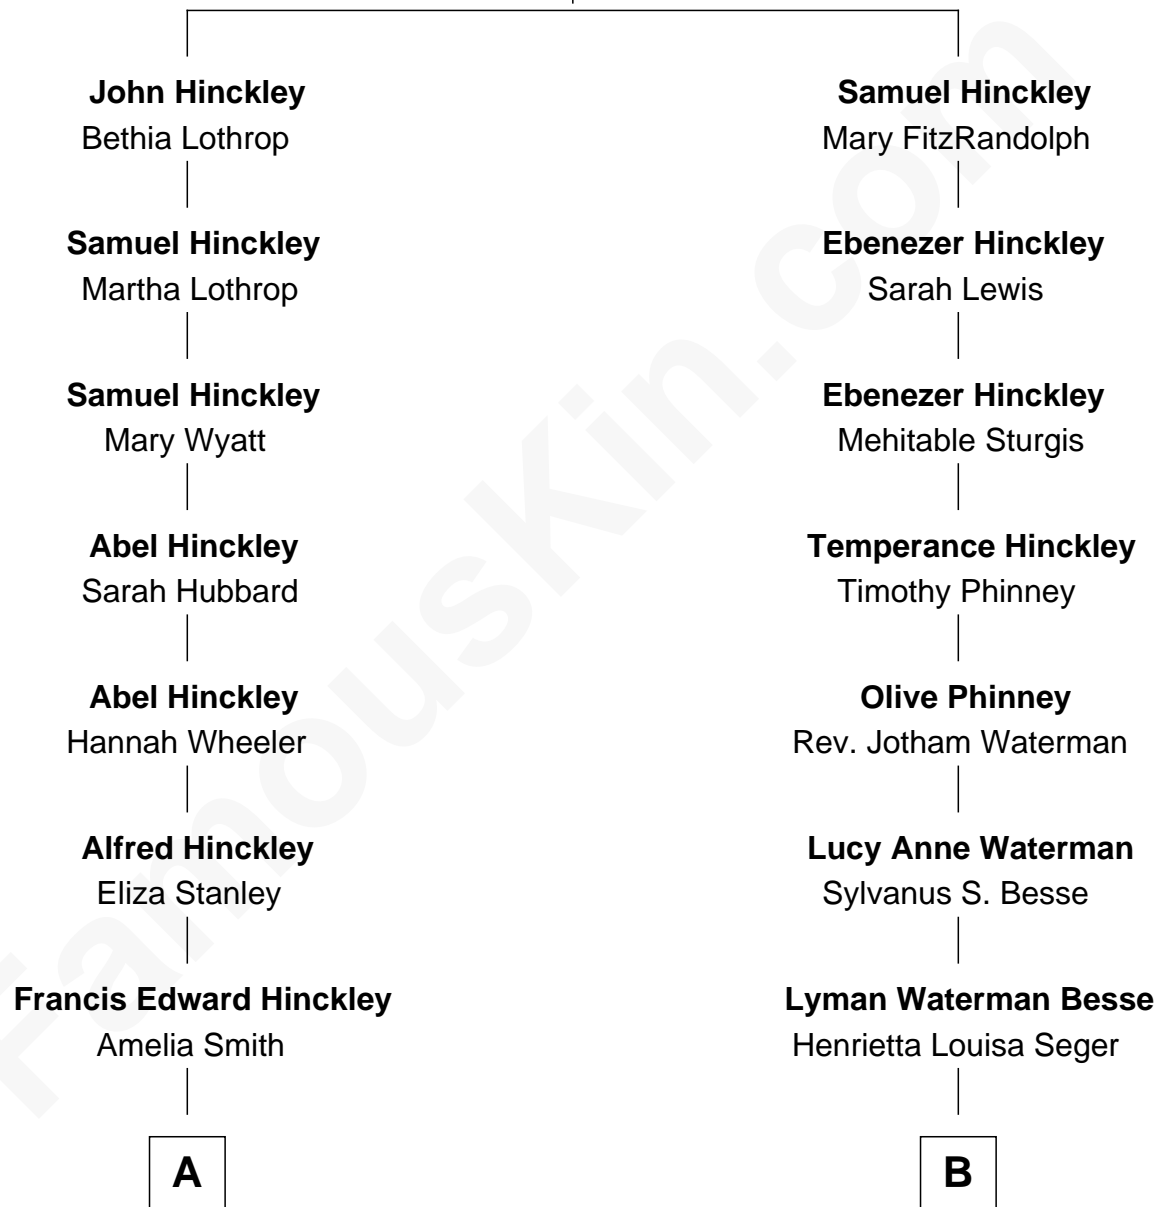

FamousKin.com Relationship Chart of

John Hinckley, Jr.

Shot President Ronald Reagan

9th cousin 1 time removed of

Jordana Brewster

TV and Movie Actress

Samuel Hinckley

Sarah Soole

A

Percival Porter Hinckley
Katherine Avilla Warnock

John Warnock Hinckley
Jo Ann Moore

John Hinckley, Jr.
Shot President Ronald Reagan

B

Florence Foster Besse
Kingman Brewster

Kingman Brewster
Mary Louise Phillips