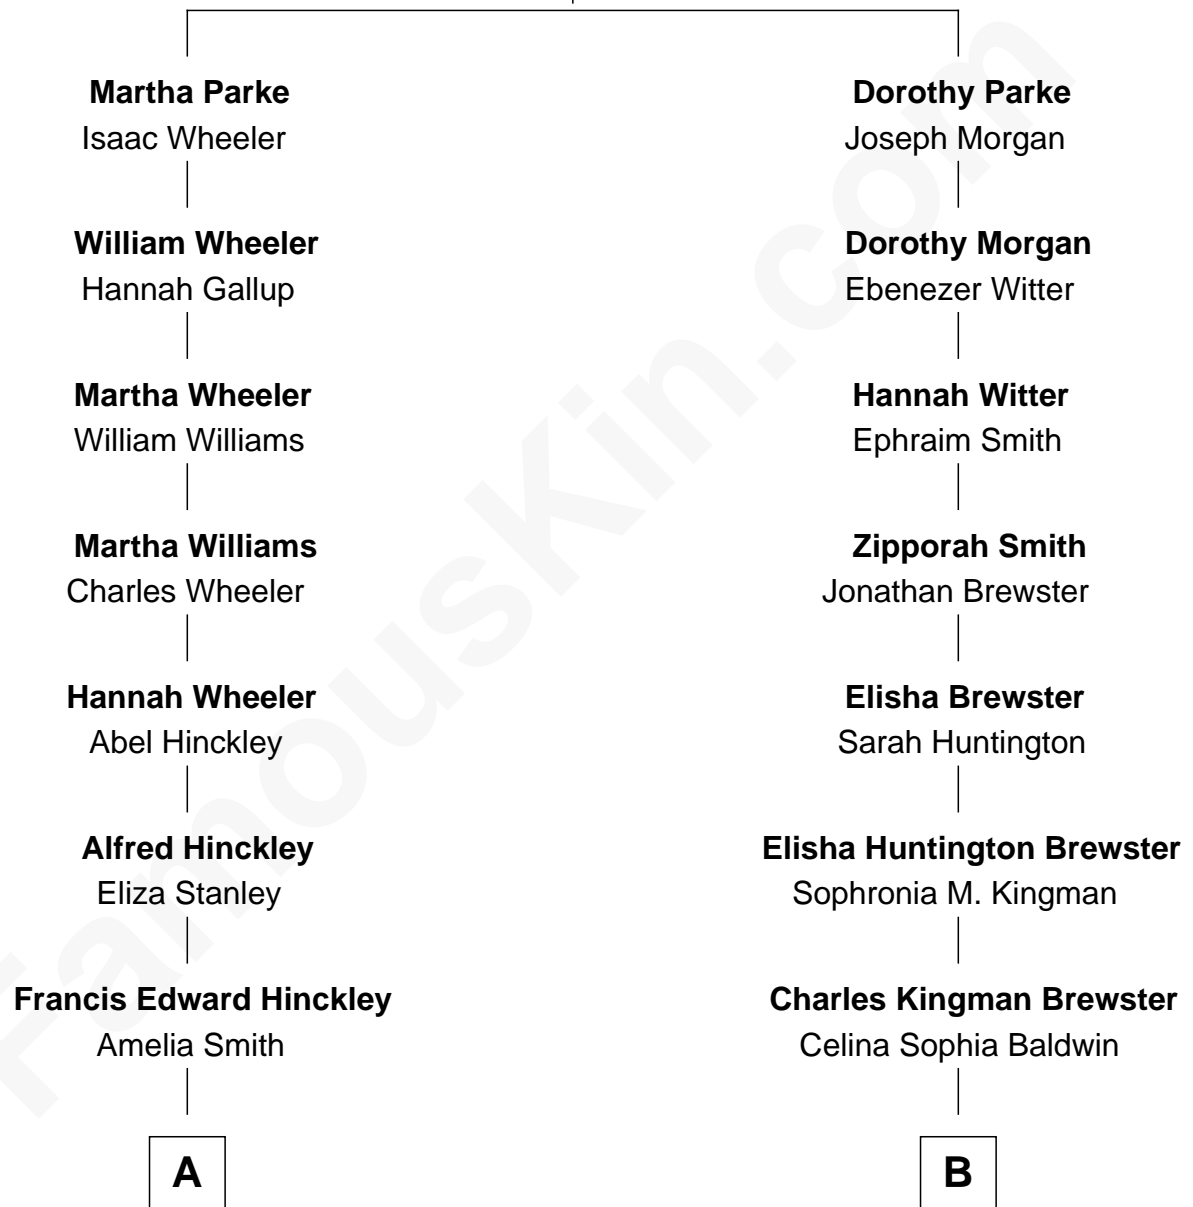

# FamousKin.com Relationship Chart of

**John Hinckley, Jr.**

*Shot President Ronald Reagan*

9th cousin 1 time removed of

**Jordana Brewster**

*TV and Movie Actress*

**Thomas Parke**  
Dorothy Thompson

**A**

**Percival Porter Hinckley**  
Katherine Avilla Warnock

**John Warnock Hinckley**  
Jo Ann Moore

**John Hinckley, Jr.**  
*Shot President Ronald Reagan*

**B**

**Kingman Brewster**  
Florence Foster Besse

**Kingman Brewster**  
Mary Louise Phillips

**Alden Brewster**  
Maria João Leão de Sousa

**Jordana Brewster**  
*TV and Movie Actress*