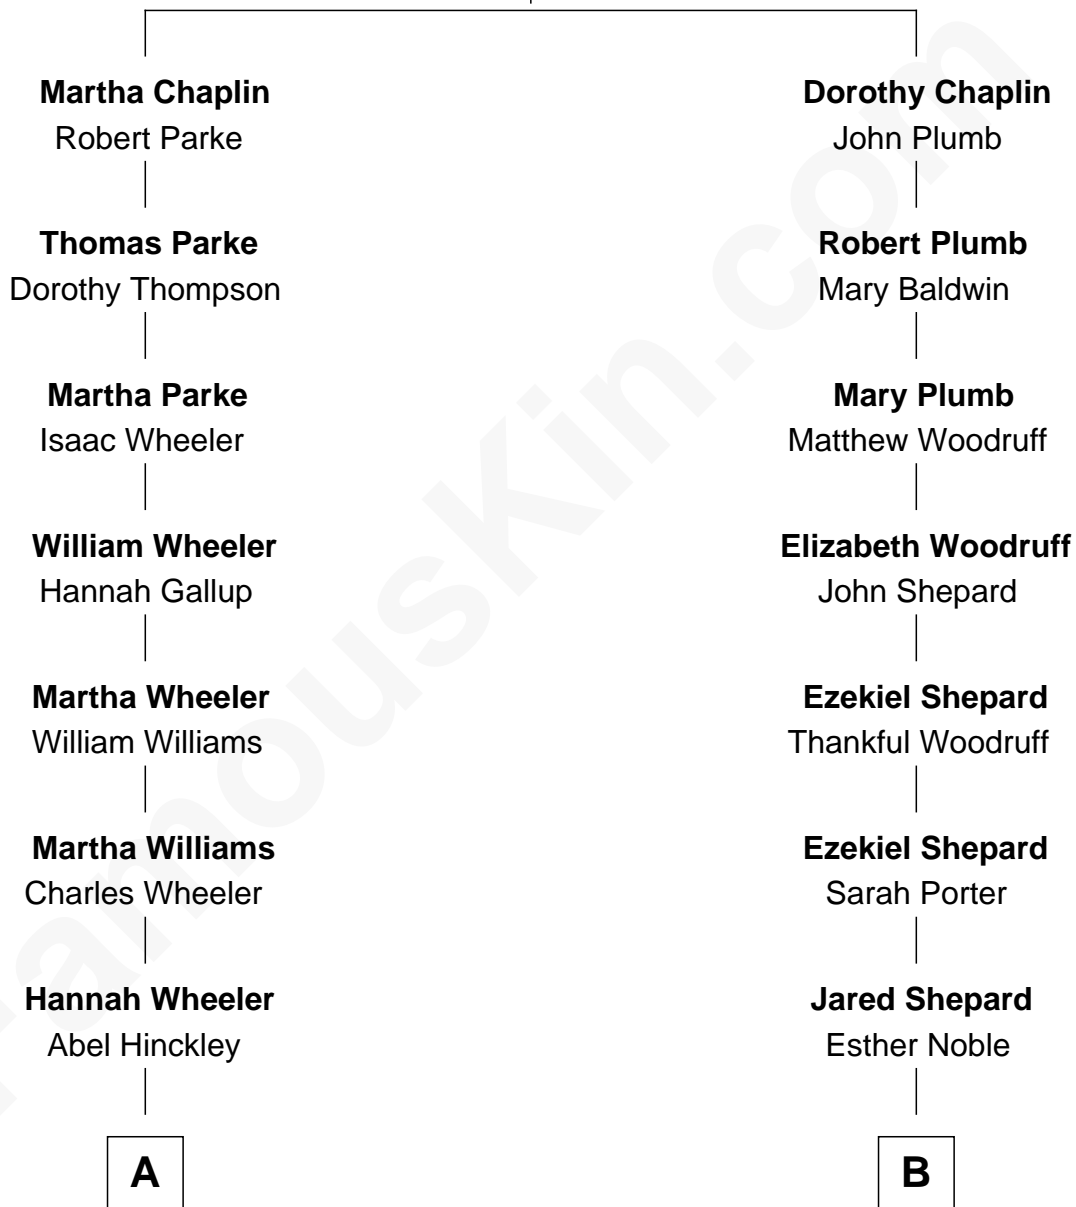

FamousKin.com Relationship Chart of

John Hinckley, Jr.

Shot President Ronald Reagan

9th cousin 2 times removed of

Gilbert Clifford Noble

Co-Founder of Barnes & Noble

William Chaplin
Agnes Holborough

A

Alfred Hinckley

Eliza Stanley

Francis Edward Hinckley

Amelia Smith

Percival Porter Hinckley

Katherine Avilla Warnock

John Warnock Hinckley

Jo Ann Moore

John Hinckley, Jr.

Shot President Ronald Reagan

B

Julia Shepard

Thomas Loomis

Andelucia Loomis

James Noble

Gilbert Clifford Noble