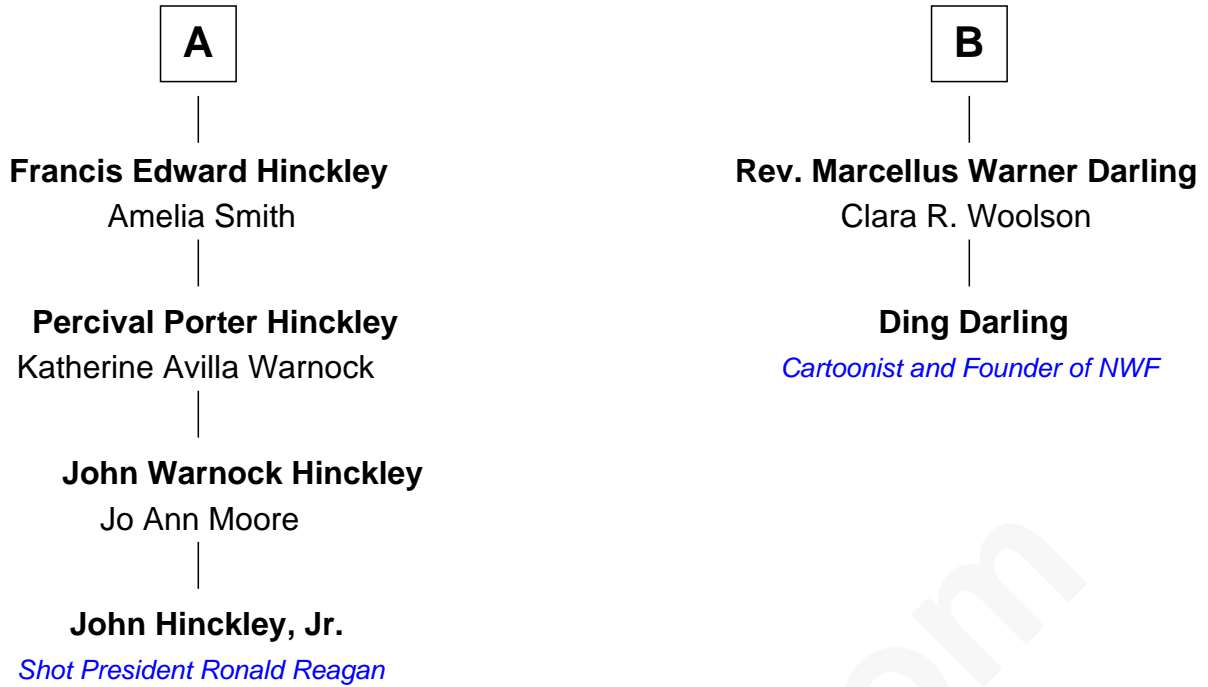

FamousKin.com Relationship Chart of

John Hinckley, Jr.

Shot President Ronald Reagan

8th cousin 2 times removed of

Ding Darling

Cartoonist and Founder of National Wildlife Federation

William Learned
Goodith Gilman

Sarah Learned
Thomas Lothrop

Bethia Lothrop
John Hinckley

Samuel Hinckley
Martha Lothrop

Samuel Hinckley
Mary Wyatt

Abel Hinckley
Sarah Hubbard

Abel Hinckley
Hannah Wheeler

Alfred Hinckley
Eliza Stanley

A

Isaac Learned
Mary Stearns

Benoni Learned
Sarah Wright

Hannah Learned
James Leland

James Leland
Lucy Warren

Abigail Leland
Timothy Darling

Alden Darling
Hannah Church

Timothy Darling
Diantha M. Groves

B