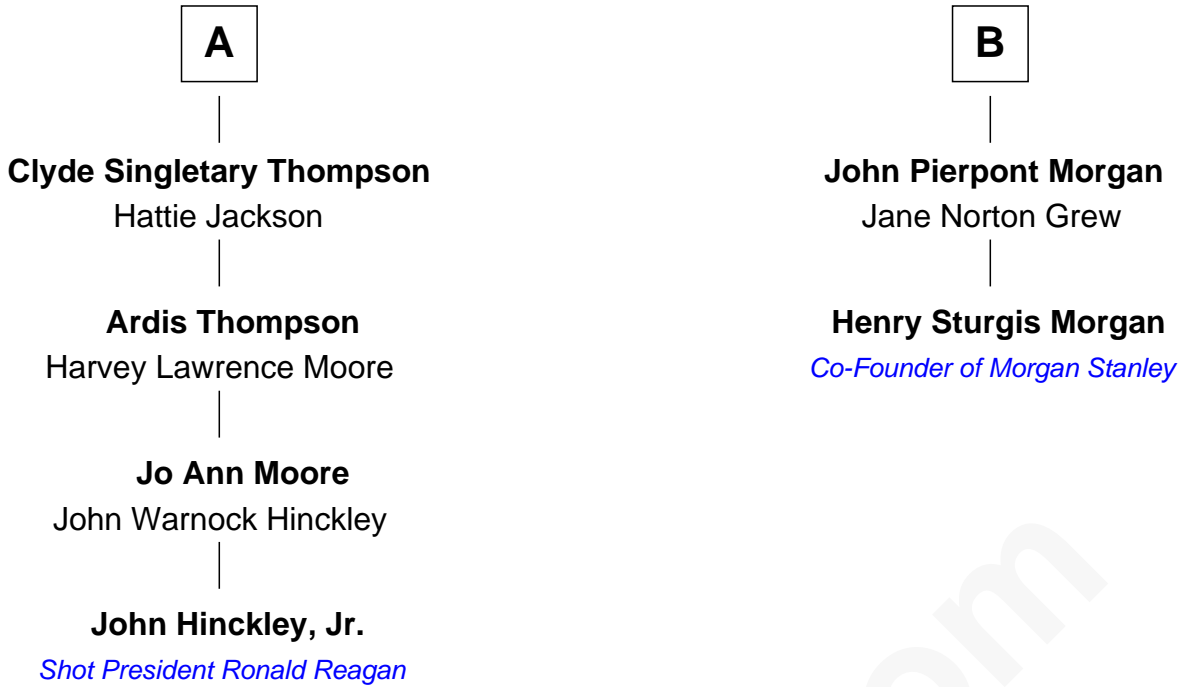

FamousKin.com Relationship Chart of

John Hinckley, Jr.

Shot President Ronald Reagan

8th cousin 2 times removed of

Henry Sturgis Morgan

Co-Founder of Morgan Stanley

Thomas Spencer

*with wife
Sarah Bearding*

*with wife
Anne Dorryfall*

Mary Spencer

Thomas Root

John Root

Mary Leonard

Naomi Root

Daniel Hubbard

Elizabeth Hubbard

Obadiah Spencer

Mary Desborough

Samuel Spencer

Deborah Beckley

John Spencer

Elizabeth Taylor

Samuel Spencer

Martha Eells

Sally Spencer

Joseph Morgan

Junius Spencer Morgan

Juliet Pierpont

John Pierpont Morgan

Frances Louisa Tracy

B

FamousKin.com