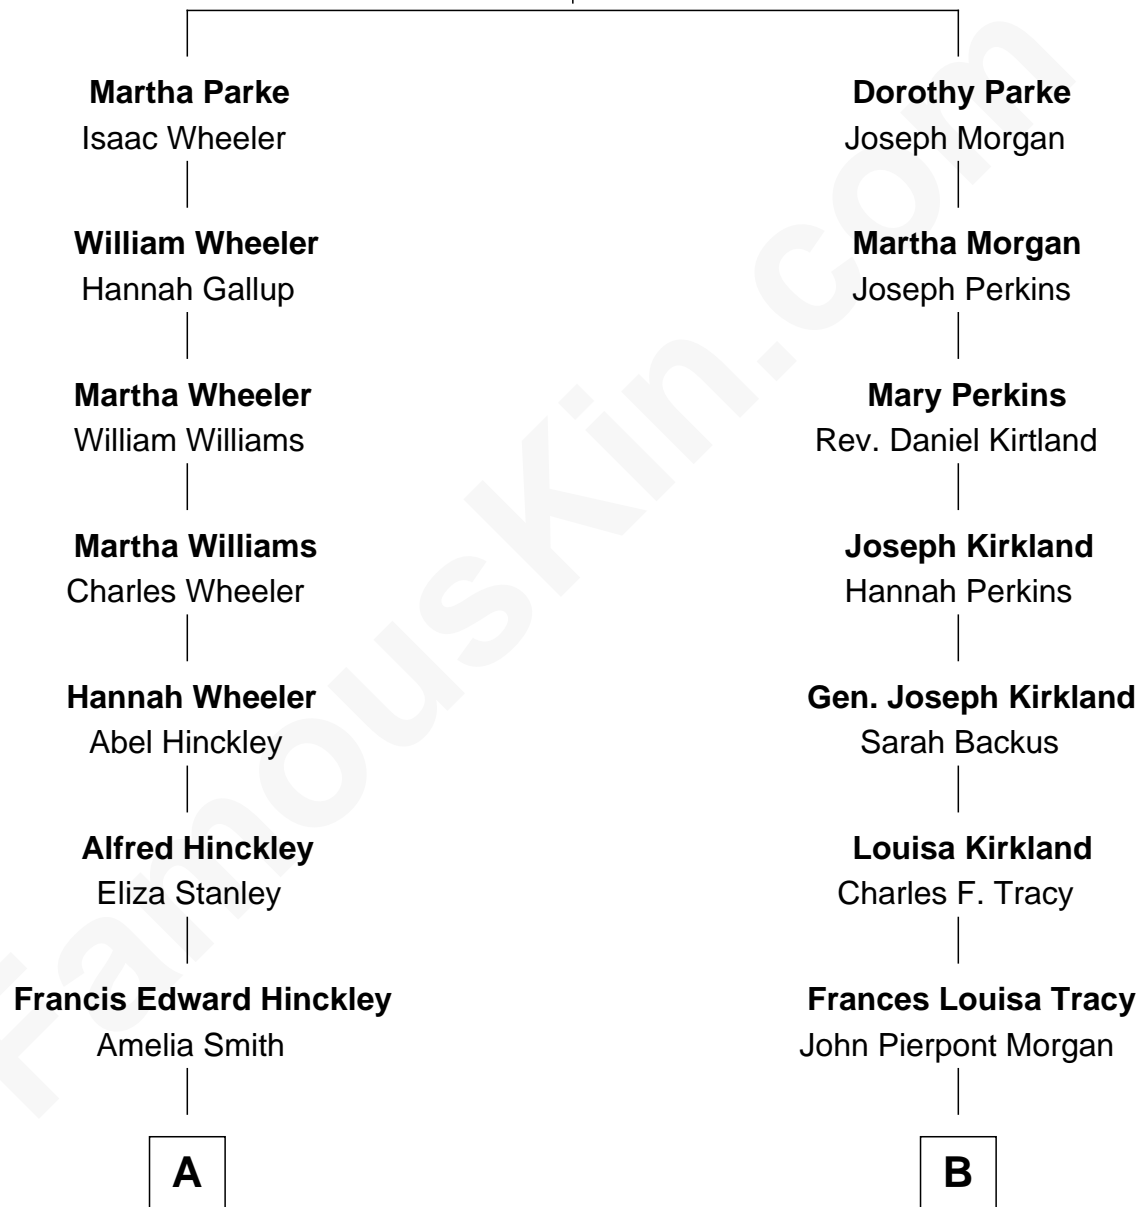

# FamousKin.com Relationship Chart of

**John Hinckley, Jr.**

*Shot President Ronald Reagan*

8th cousin 1 time removed of

**Henry Sturgis Morgan**

*Co-Founder of Morgan Stanley*

**Thomas Parke**  
Dorothy Thompson

**A**

**Percival Porter Hinckley**  
Katherine Avilla Warnock

**John Warnock Hinckley**  
Jo Ann Moore

**John Hinckley, Jr.**  
*Shot President Ronald Reagan*

**B**

**John Pierpont Morgan**  
Jane Norton Grew