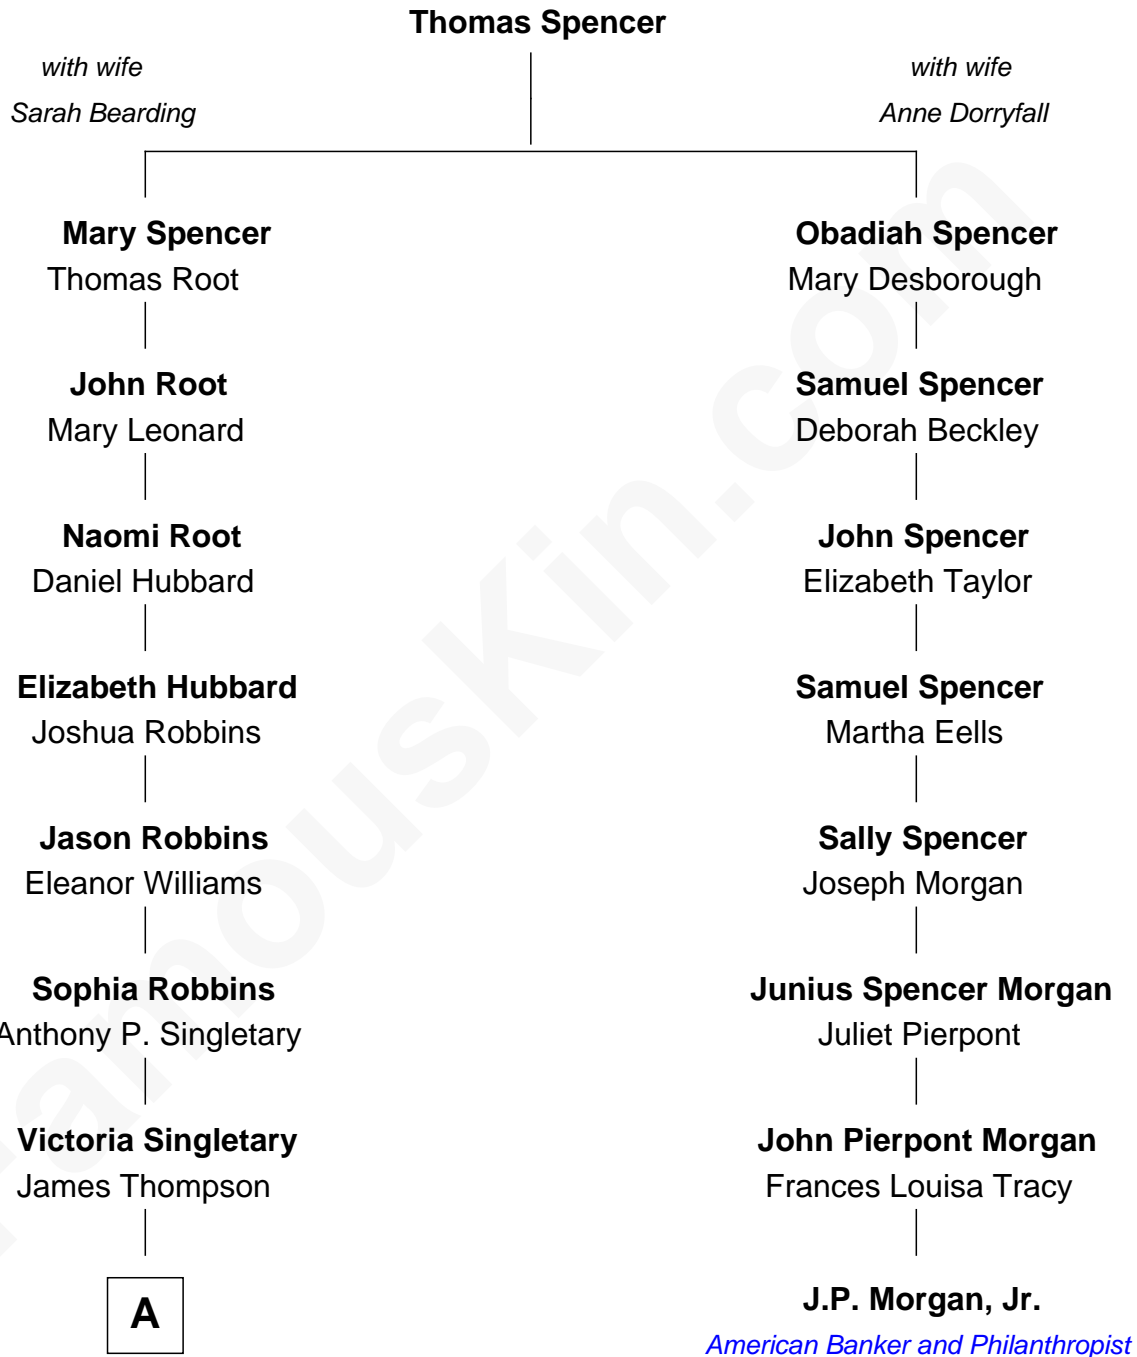

FamousKin.com

Relationship Chart of

John Hinckley, Jr.

Shot President Ronald Reagan

7th cousin 3 times removed of

J.P. Morgan, Jr.

American Banker and Philanthropist