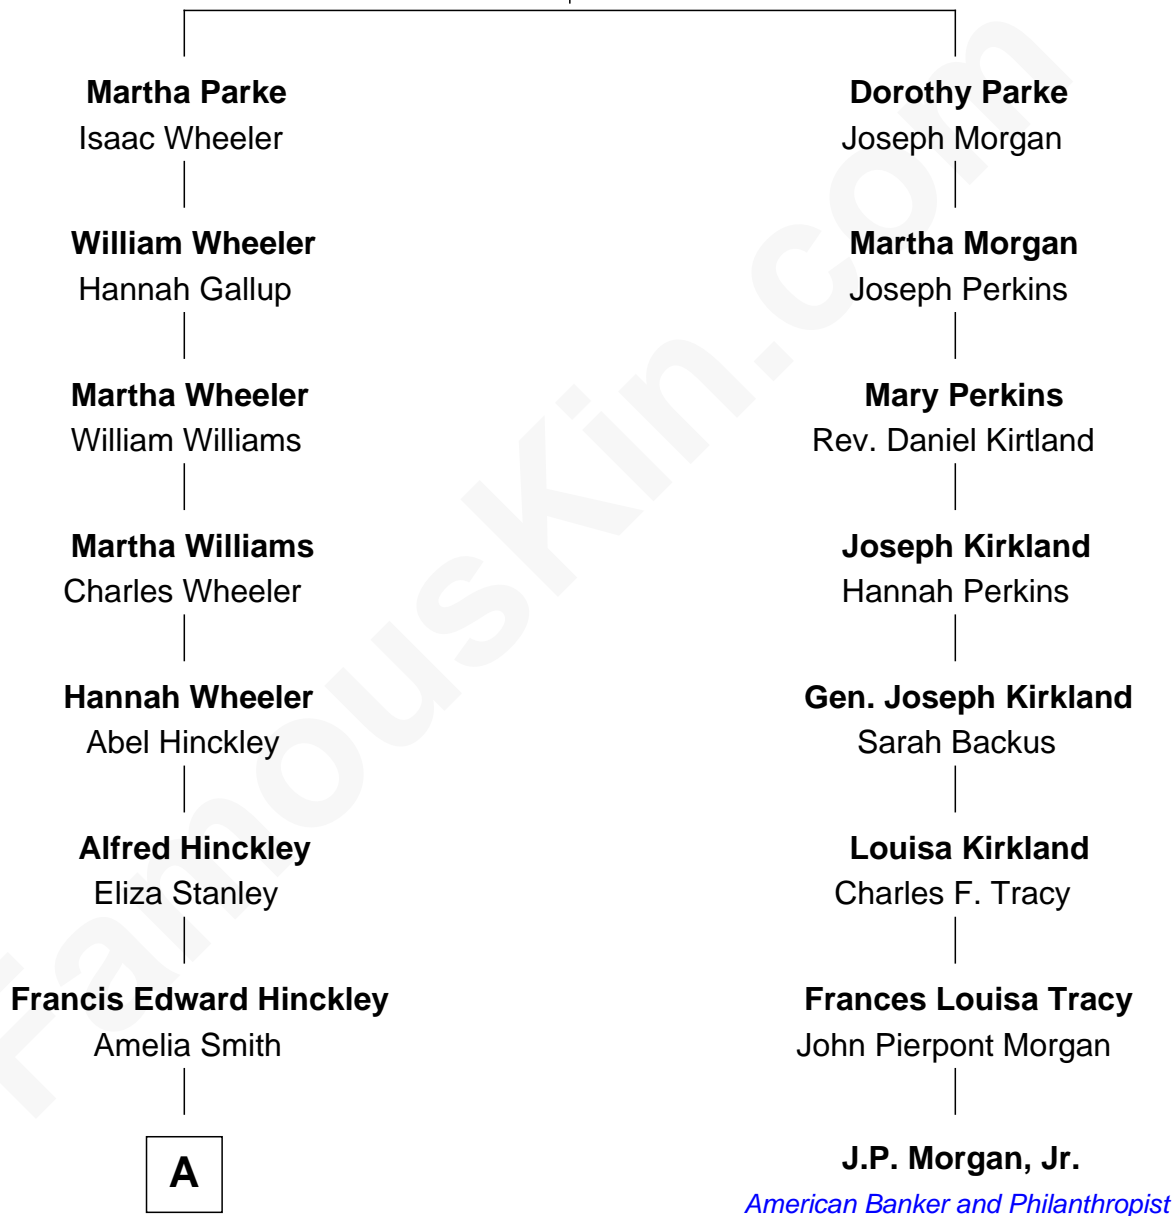

## Relationship Chart of

### John Hinckley, Jr.

*Shot President Ronald Reagan*

7th cousin 2 times removed of

### J.P. Morgan, Jr.

*American Banker and Philanthropist*

**Thomas Parke**  
Dorothy Thompson

A

—  
**Percival Porter Hinckley**  
Katherine Avilla Warnock

—  
**John Warnock Hinckley**  
Jo Ann Moore

—  
**John Hinckley, Jr.**  
*Shot President Ronald Reagan*