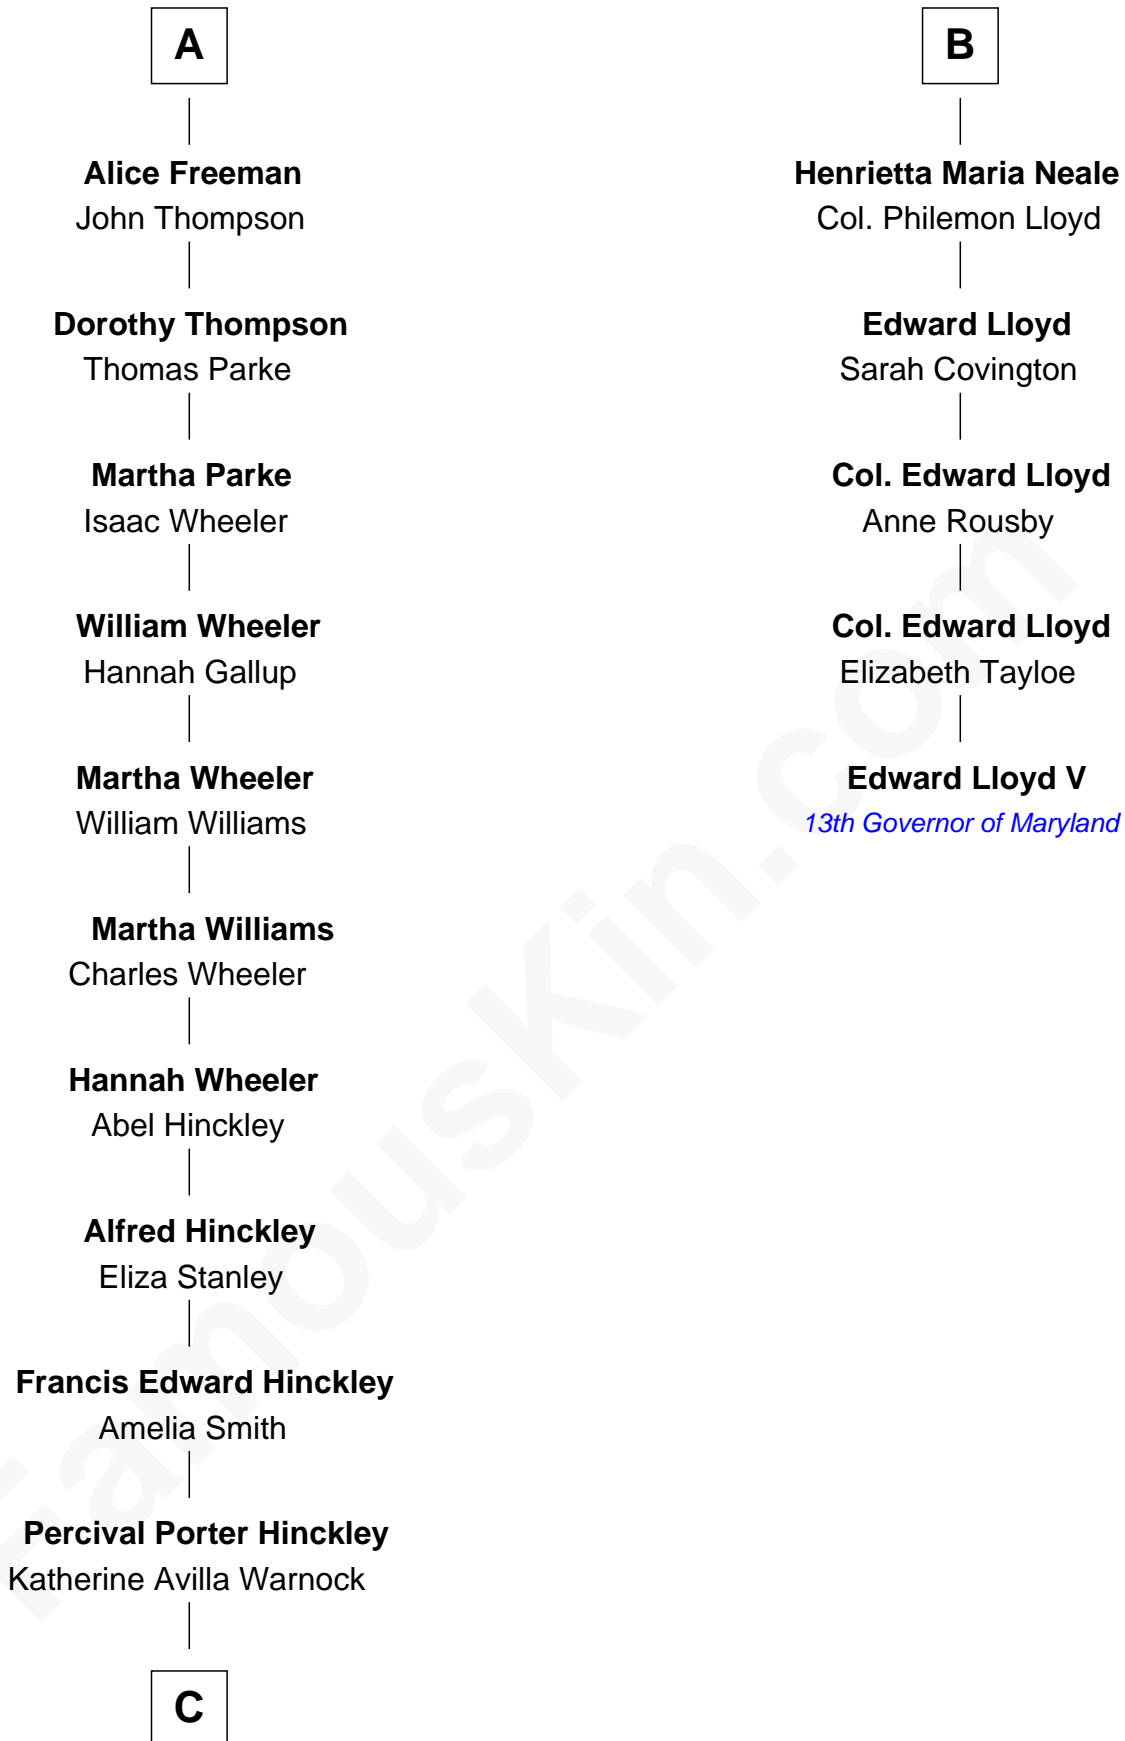

FamousKin.com Relationship Chart of

John Hinckley, Jr.

Shot President Ronald Reagan

11th cousin 7 times removed of

Edward Lloyd V

13th Governor of Maryland

Sir John Throckmorton

Eleanor Spinney

Agnes Throckmorton

Thomas Winslow

Agnes Winslow

John Giffard

Thomas Giffard

Joan Langston

Amy Giffard

Richard Samwell

Susanna Samwell

Peter Edwards

Edward Edwards

Ursula Coles

Margaret Edwards

Henry Freeman

A

Sir Thomas Throckmorton

Grace Butler

Raphael Neale

Jane Baker

James Neale

Anna Maria Gill

B

C

John Warnock Hinckley