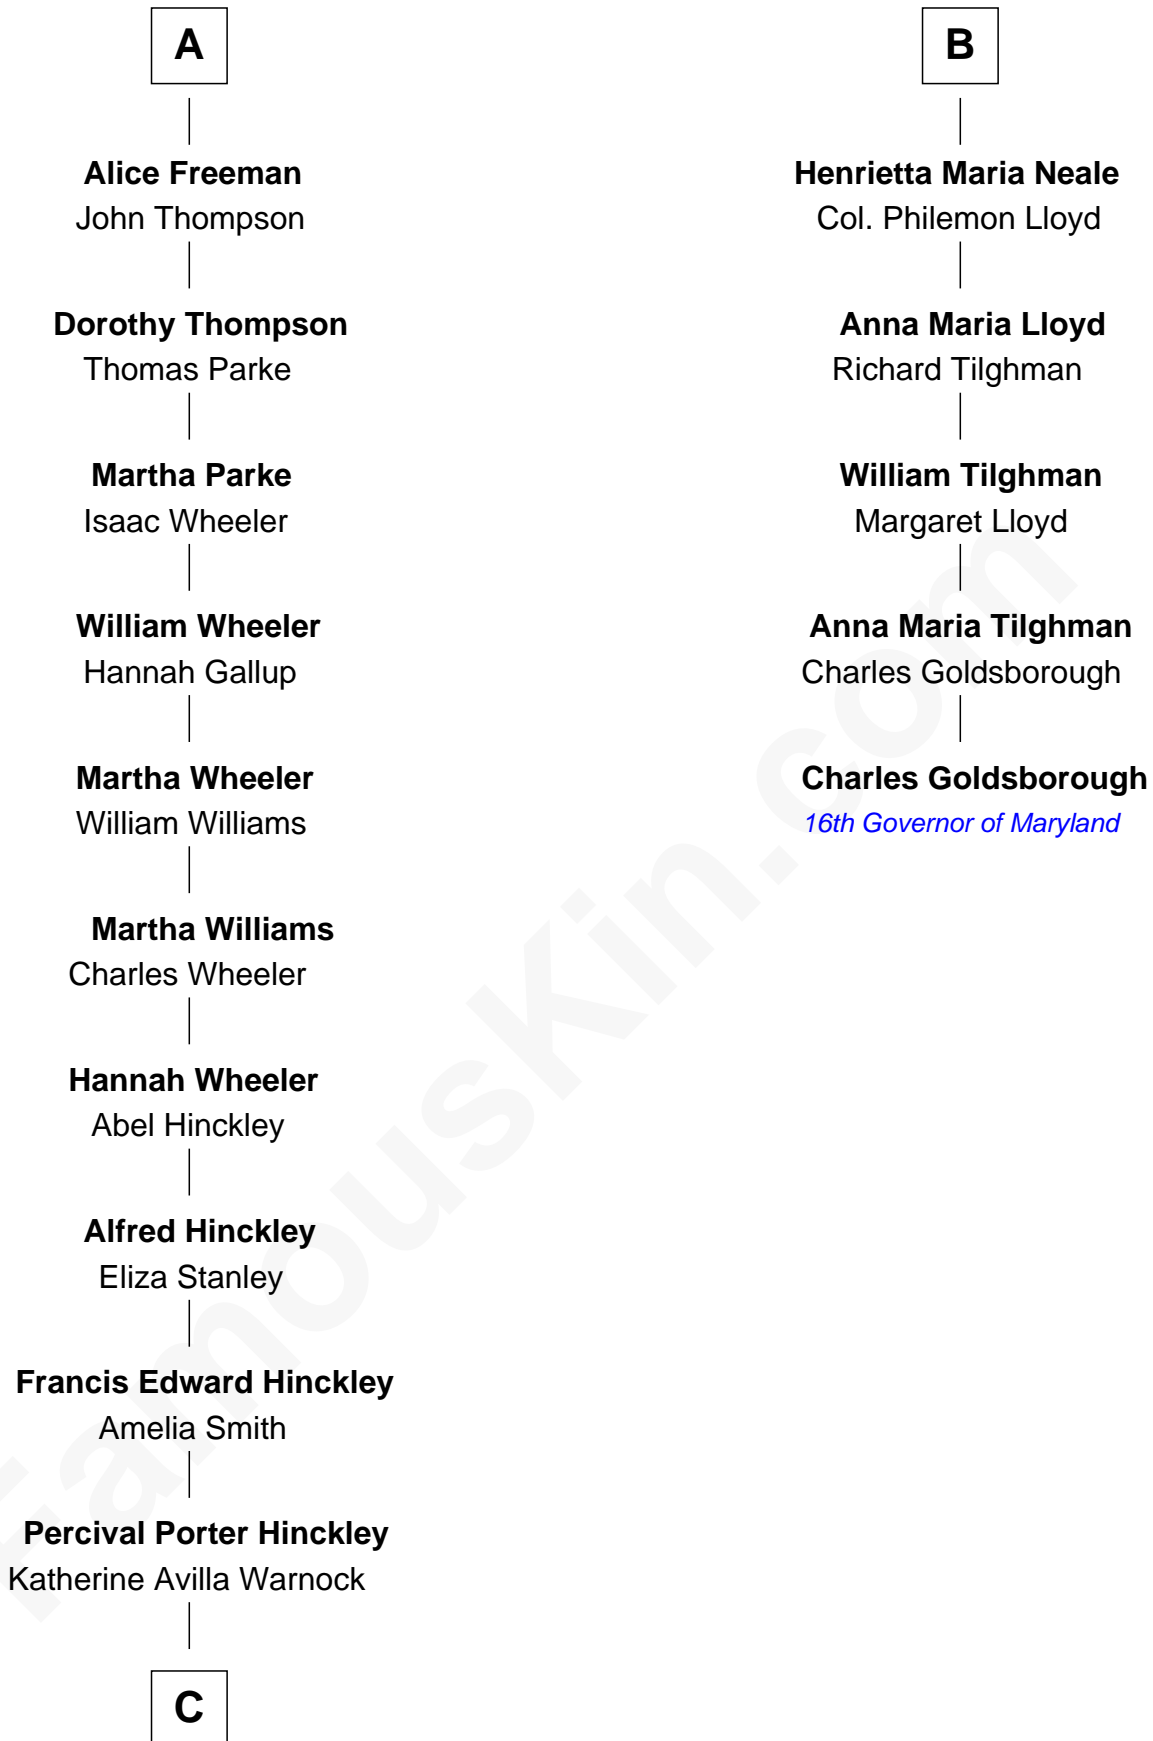

FamousKin.com Relationship Chart of

John Hinckley, Jr.

Shot President Ronald Reagan

11th cousin 7 times removed of

Charles Goldsborough

16th Governor of Maryland

Sir John Throckmorton

Eleanor Spinney

Agnes Throckmorton

Thomas Winslow

Agnes Winslow

John Giffard

Thomas Giffard

Joan Langston

Amy Giffard

Richard Samwell

Grace Butler

Raphael Neale

Jane Baker

James Neale

Anna Maria Gill

B

C

John Warnock Hinckley

Jo Ann Moore

John Hinckley, Jr.

Shot President Ronald Reagan

FamousKin.com