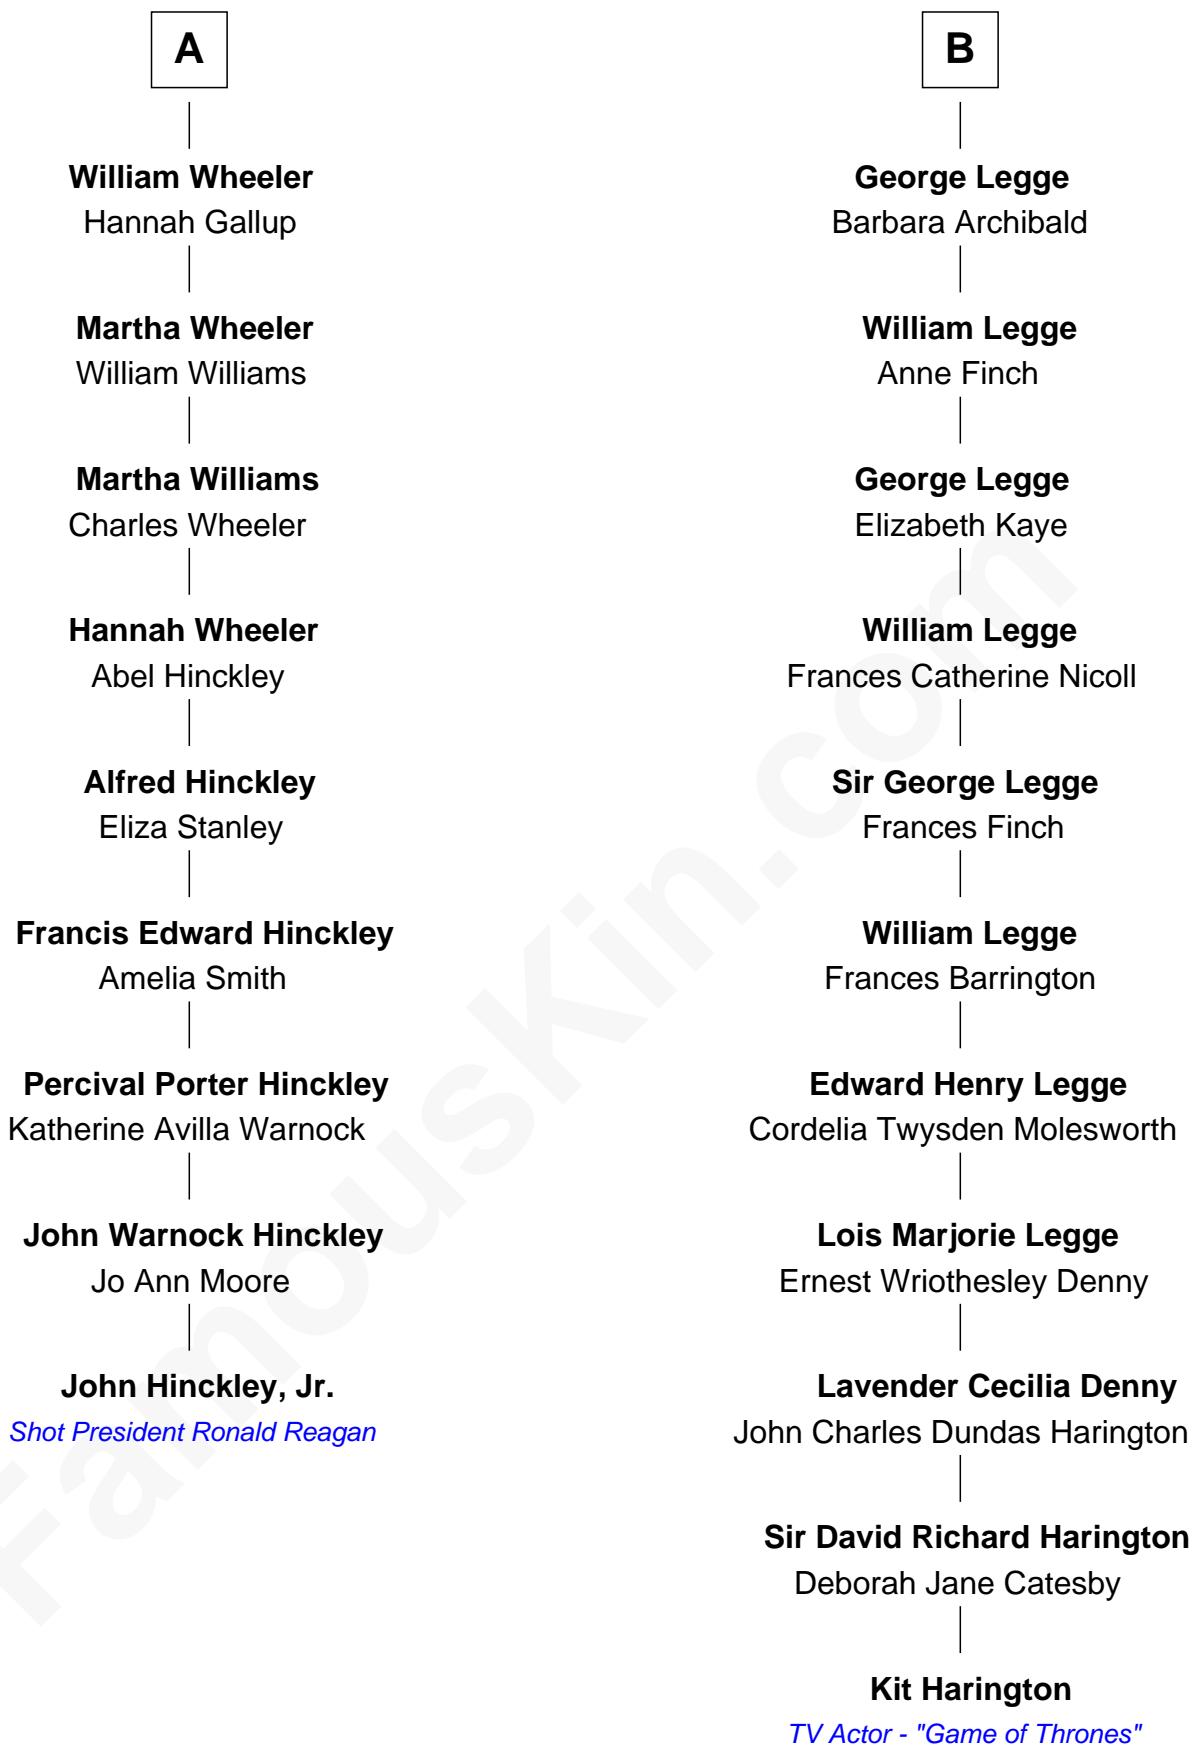

# FamousKin.com Relationship Chart of John Hinckley, Jr.

Shot President Ronald Reagan

15th cousin 2 times removed of

**Kit Harington**

TV Actor - "Game of Thrones"

**Richard Coles**

Kit Harington photo by [Gage Skidmore](#) [\(CC BY-SA 2.0\)](#)