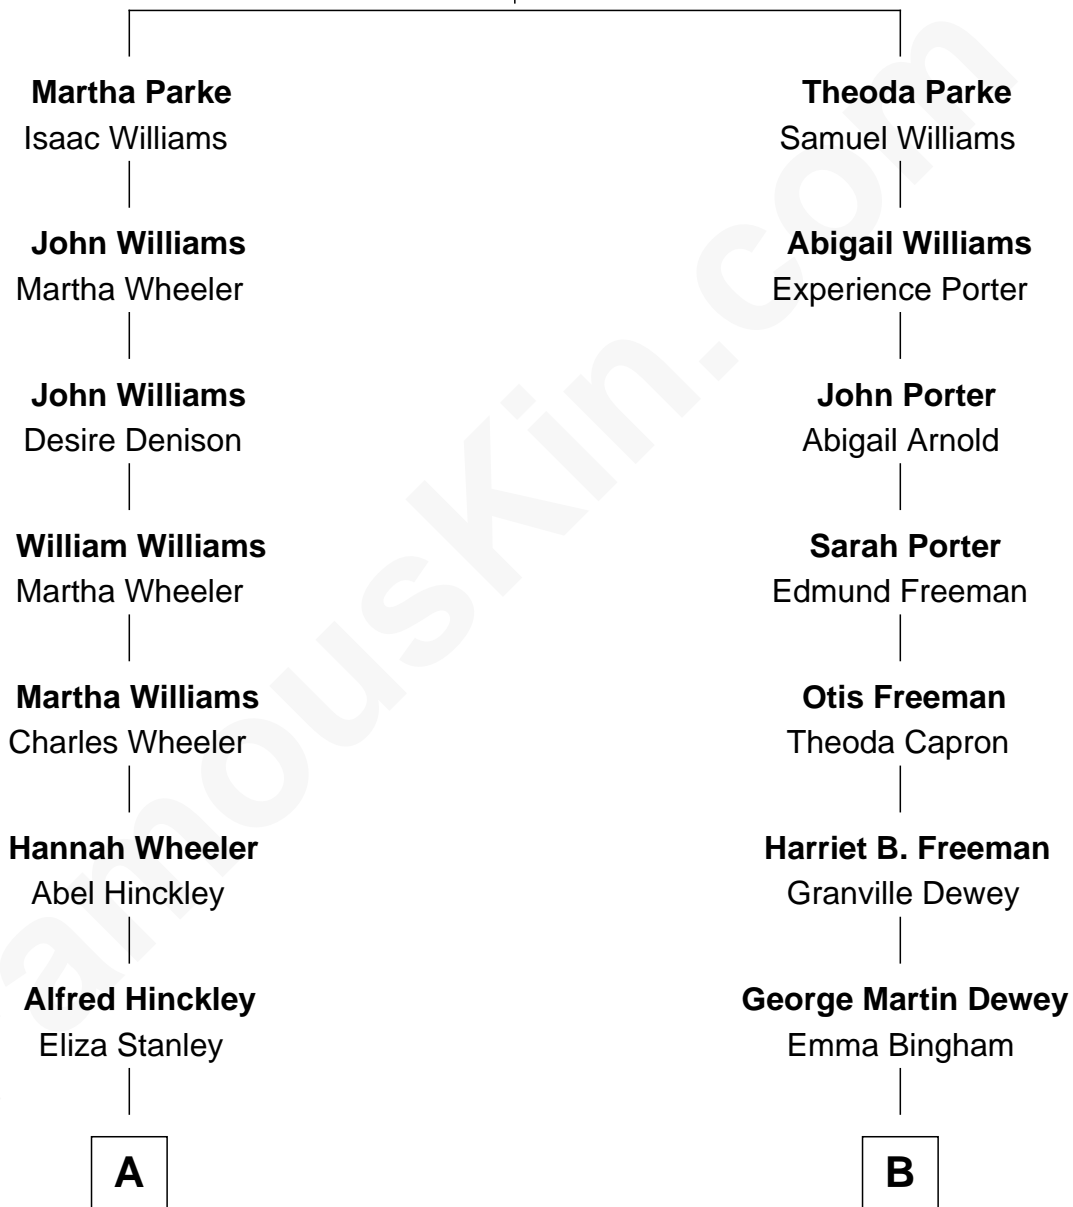

FamousKin.com

Relationship Chart of

John Hinckley, Jr.

Shot President Ronald Reagan

8th cousin 2 times removed of

Thomas Edmund Dewey

47th Governor of New York

William Parke
Martha Holgrave

FamousKin.com