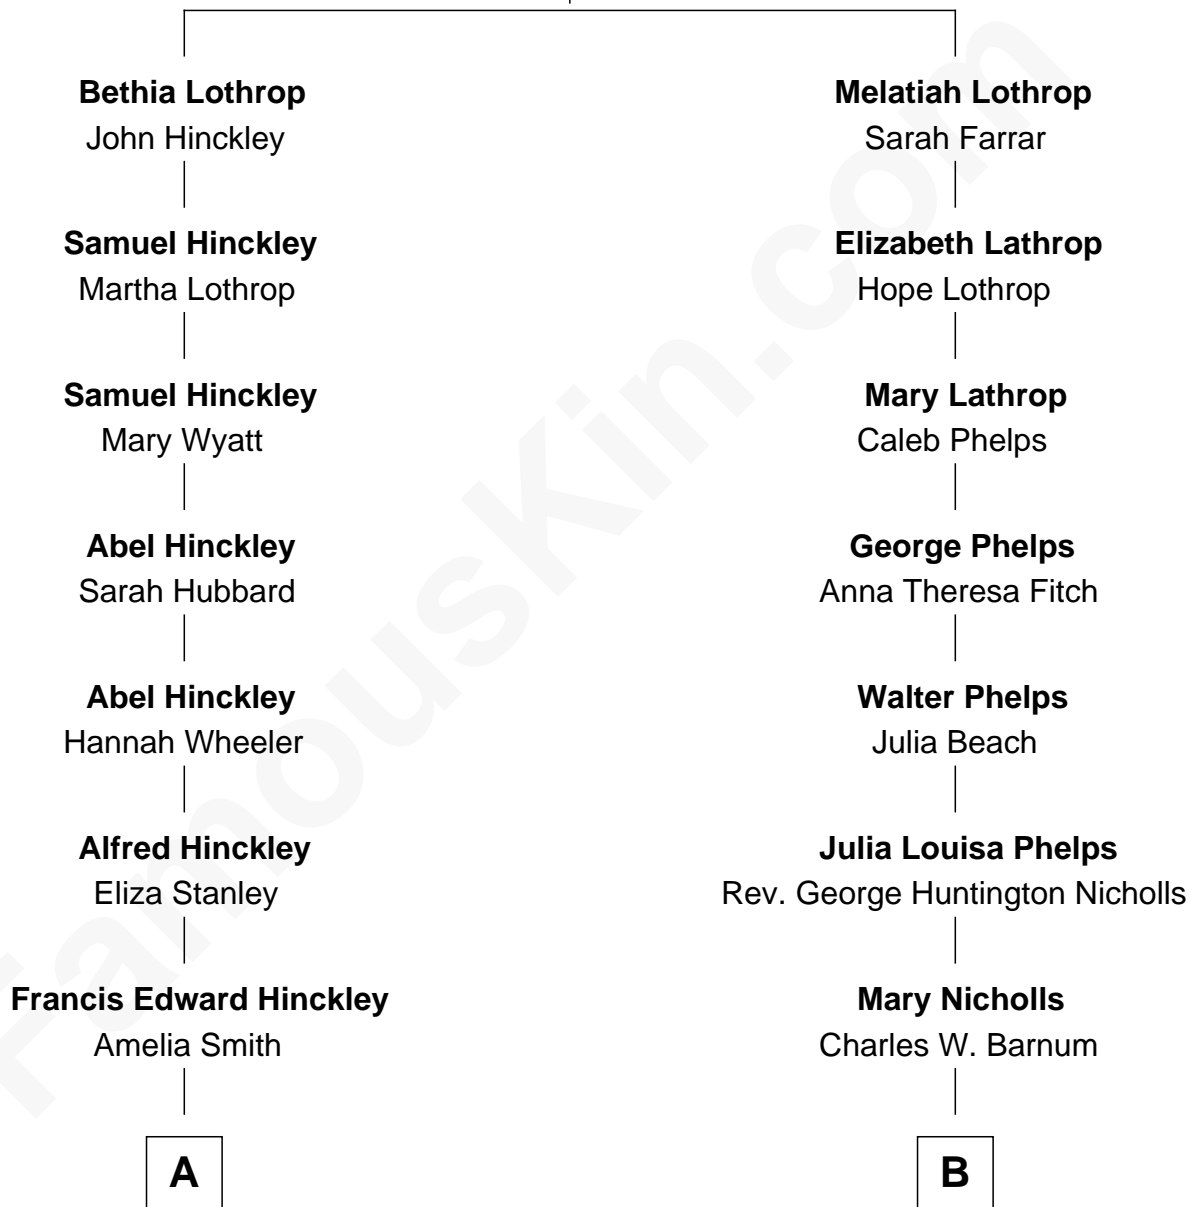

# FamousKin.com Relationship Chart of

**John Hinckley, Jr.**

*Shot President Ronald Reagan*

9th cousin 1 time removed of

**Treat Williams**

*TV & Movie Actor*

**Thomas Lothrop**

Sarah Learned

**A**

**Percival Porter Hinckley**  
Katherine Avilla Warnock

**John Warnock Hinckley**  
Jo Ann Moore

**John Hinckley, Jr.**  
*Shot President Ronald Reagan*

**B**

**Richard Nicholls Barnum**  
Marian Hutchison Cocks