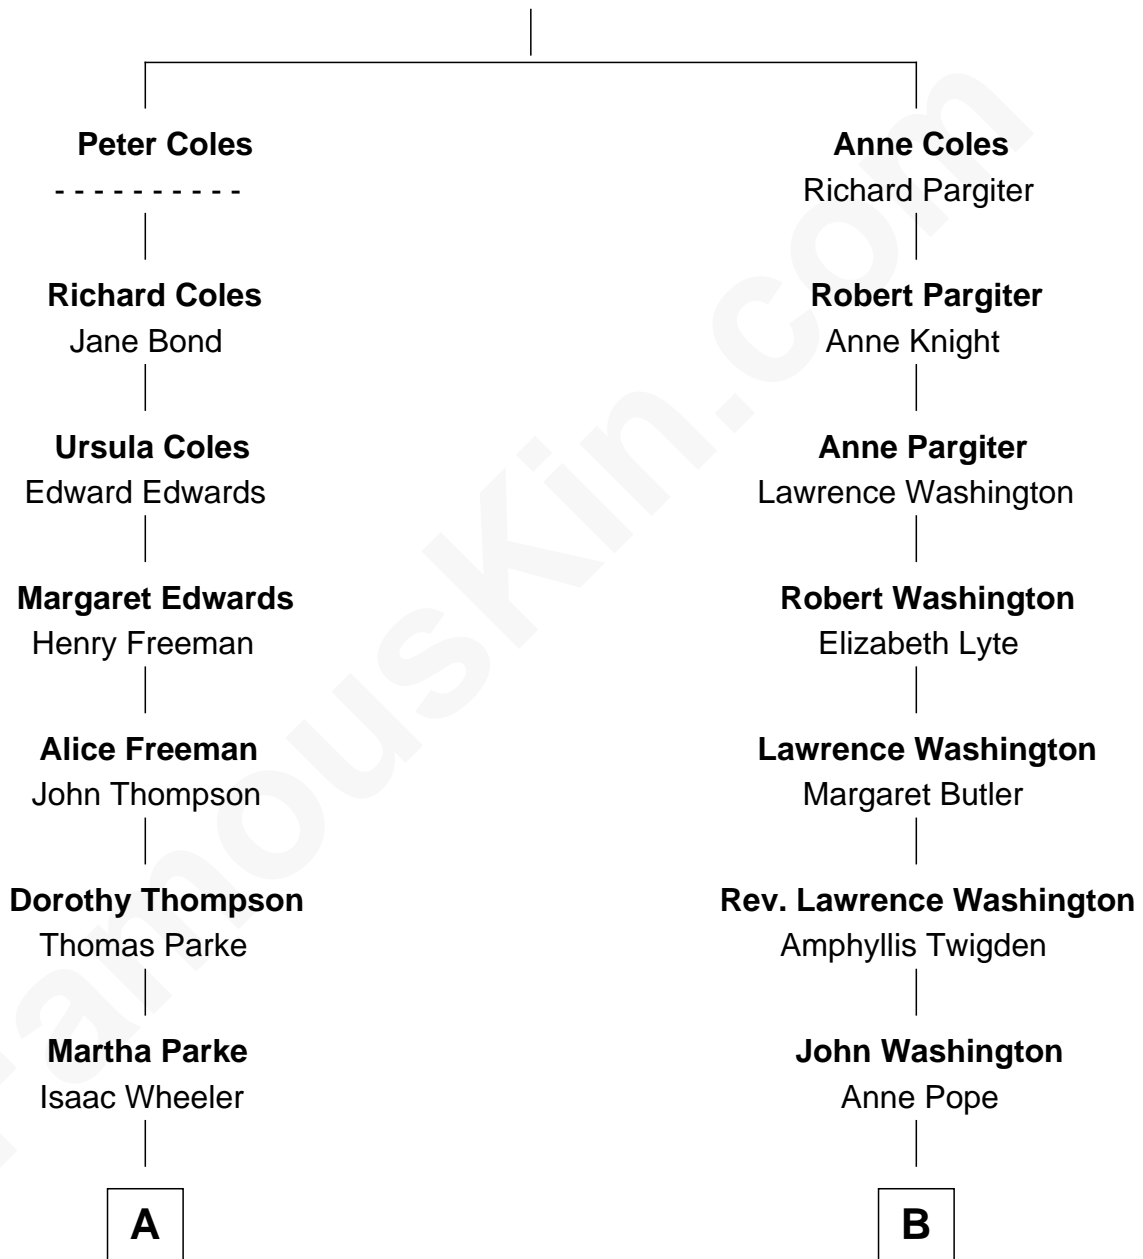

FamousKin.com Relationship Chart of

Francis Edward Hinckley
Co-Founder, University of Chicago

12th cousin 3 times removed of

General George S. Patton
U.S. Army - World War II

Richard Coles

A

William Wheeler

Hannah Gallup

Martha Wheeler

William Williams

Martha Williams

Charles Wheeler

Hannah Wheeler

Abel Hinckley

Alfred Hinckley

Eliza Stanley

Francis Edward Hinckley

Co-Founder, University of Chicago

B

Lawrence Washington

Mildred Warner

Mildred Washington

Roger Gregory

Frances Gregory

Francis Thornton

William Thornton

Martha Stuart

William Thorton

Eleanor Thompson

Susanna Thompson Thorton

Andrew Glassell