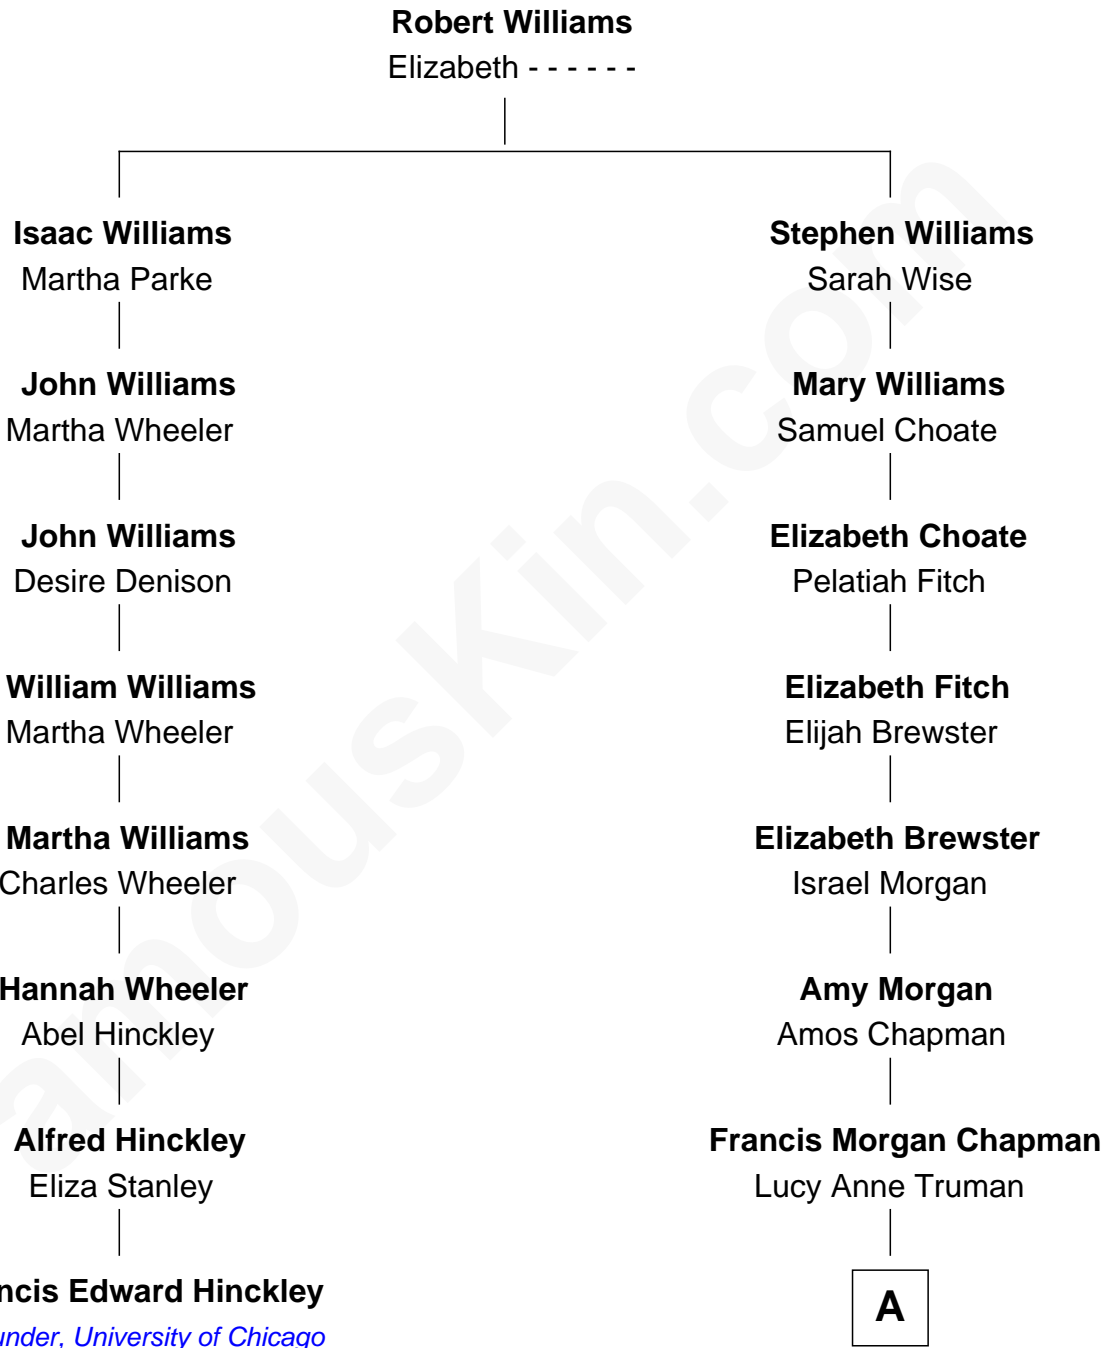

**FamousKin.com**  
**Relationship Chart of**  
**Francis Edward Hinckley**  
*Co-Founder, University of Chicago*

7th cousin 2 times removed of

**Nelson Rockefeller**  
*41st U.S. Vice-President*

**A**

Abby Pearce Truman Chapman

Nelson Wilmarth Aldrich

Abby Greene Aldrich

John Davison Rockefeller

Nelson Rockefeller

*41st U.S. Vice-President*

FamousKin.com