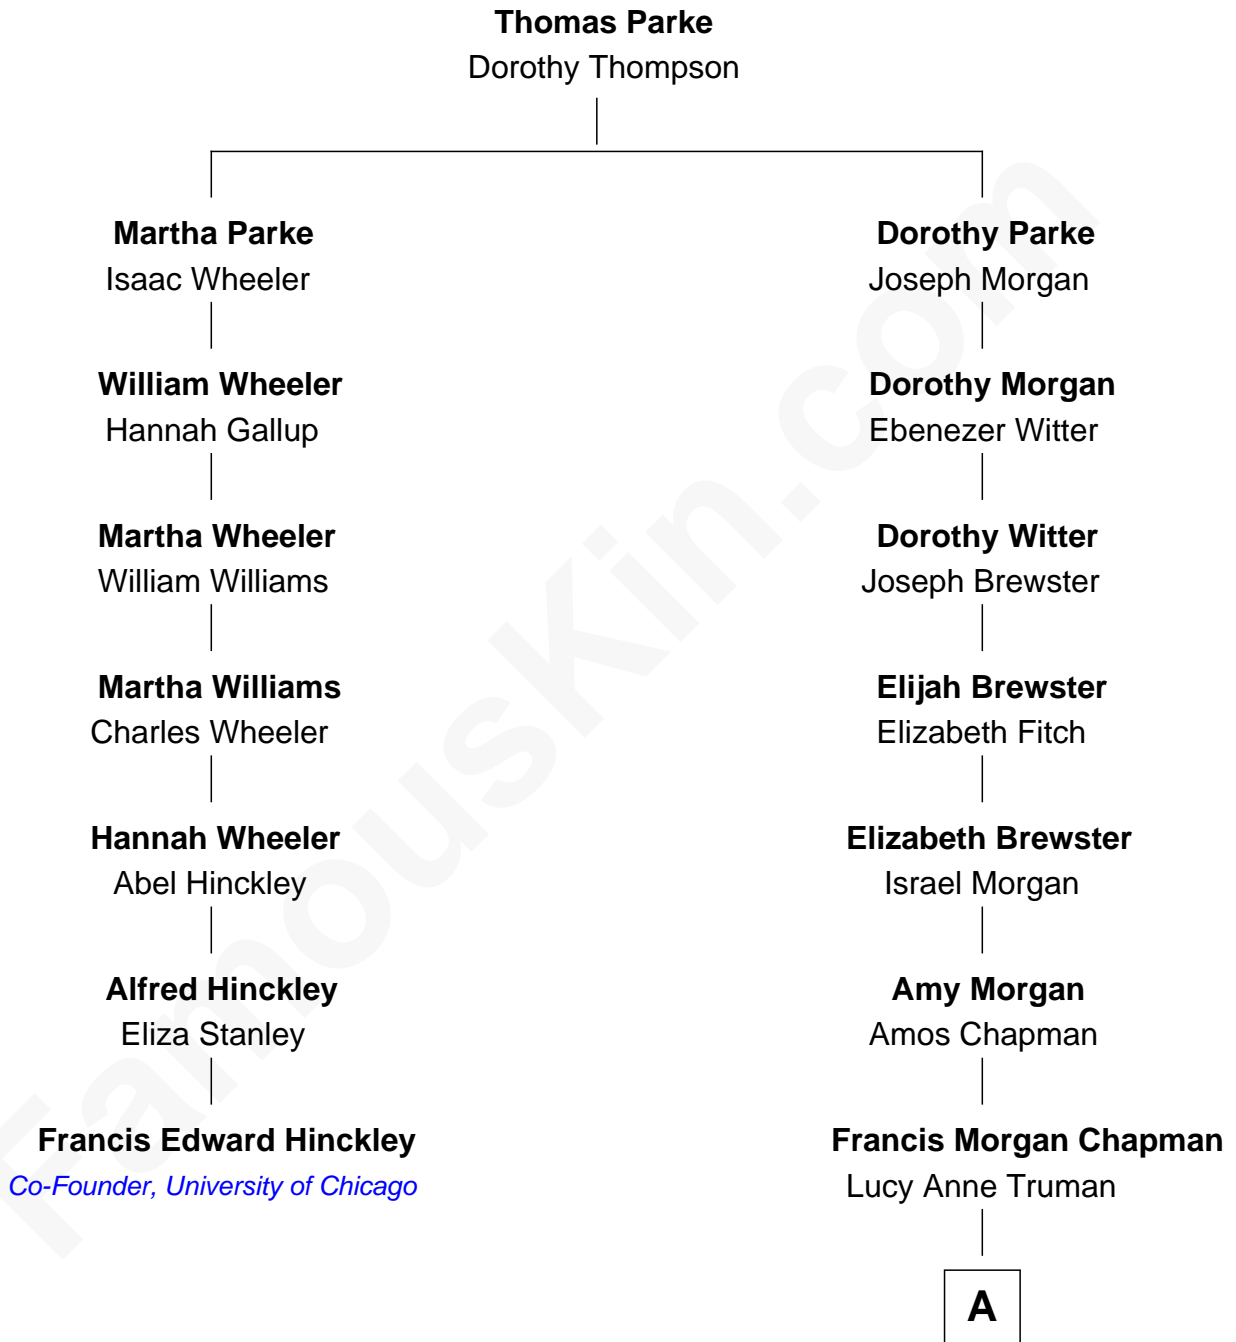

FamousKin.com

Relationship Chart of

Francis Edward Hinckley

Co-Founder, University of Chicago

6th cousin 3 times removed of

Nelson Rockefeller
41st U.S. Vice-President

A

Abby Pearce Truman Chapman

Nelson Wilmarth Aldrich

Abby Greene Aldrich

John Davison Rockefeller

Nelson Rockefeller

41st U.S. Vice-President

FamousKin.com