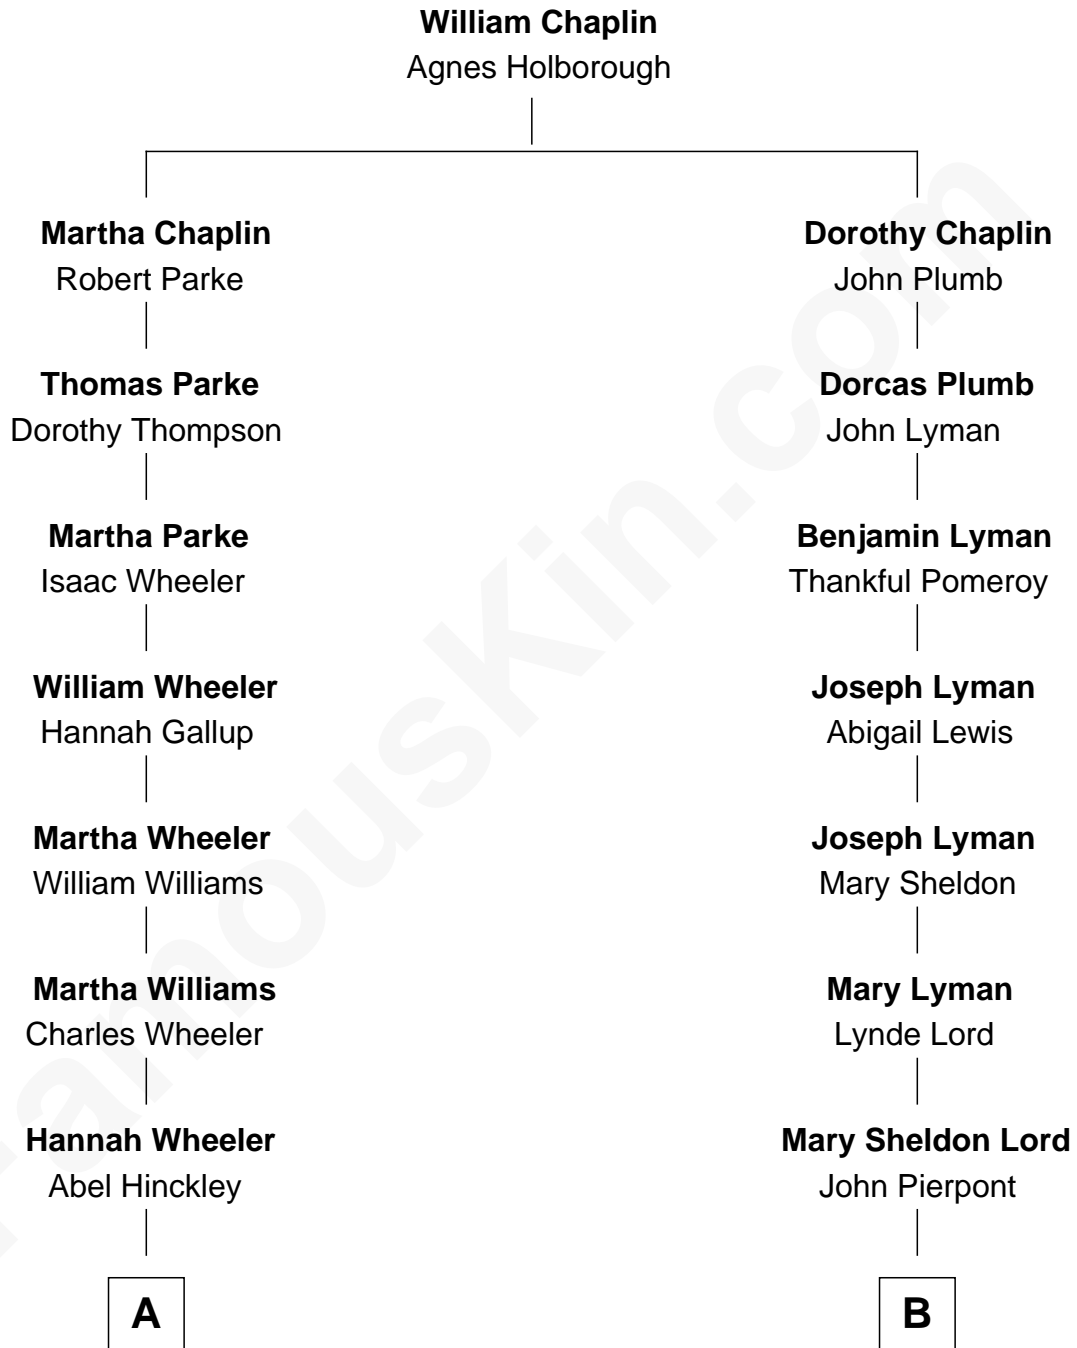

FamousKin.com
Relationship Chart of
Francis Edward Hinckley
Co-Founder, University of Chicago

8th cousin of

J.P. Morgan
American Banker and Art Collector

A

Alfred Hinckley

Eliza Stanley

Francis Edward Hinckley

Co-Founder, University of Chicago

B

Juliet Pierpont

Junius Spencer Morgan

J.P. Morgan

American Banker and Art Collector

FamousKin.com