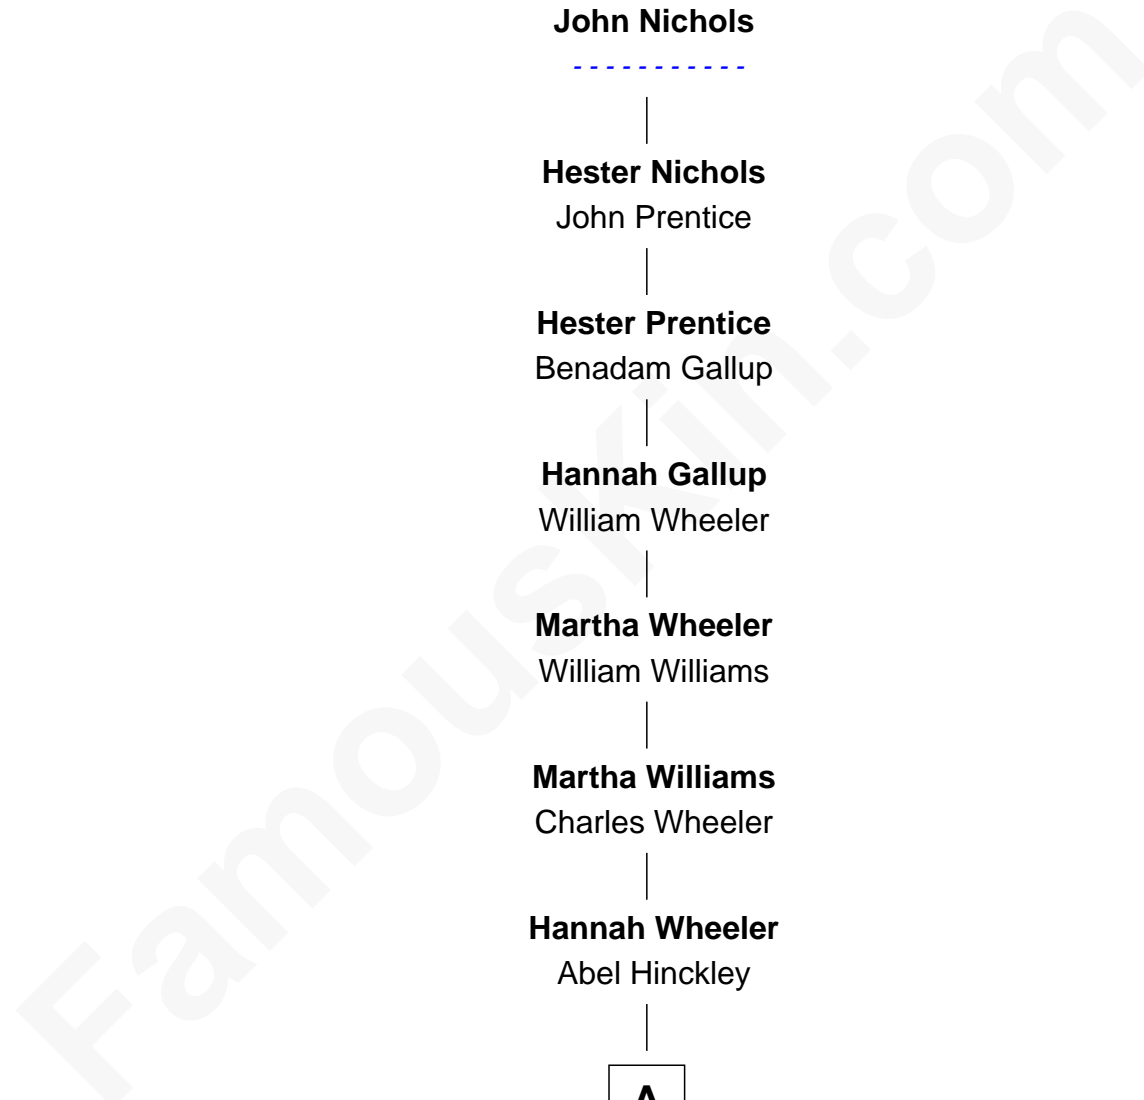

University of Chicago

FamousKin.com Relationship Chart of Francis Edward Hinckley

Co-Founder, University of Chicago

7th Great-grandson of

Francis Nichols

(c1575 - c1650/1) Great Migration Immigrant 1639

Francis Nichols

Frances Wimarke

John Nichols

Hester Nichols

John Prentice

Hester Prentice

Benadam Gallup

Hannah Gallup

William Wheeler

Martha Wheeler

William Williams

Martha Williams

Charles Wheeler

Hannah Wheeler

Abel Hinckley

A

A

—
Alfred Hinckley

Eliza Stanley

—
Francis Edward Hinckley

Co-Founder, University of Chicago

FamousKin.com