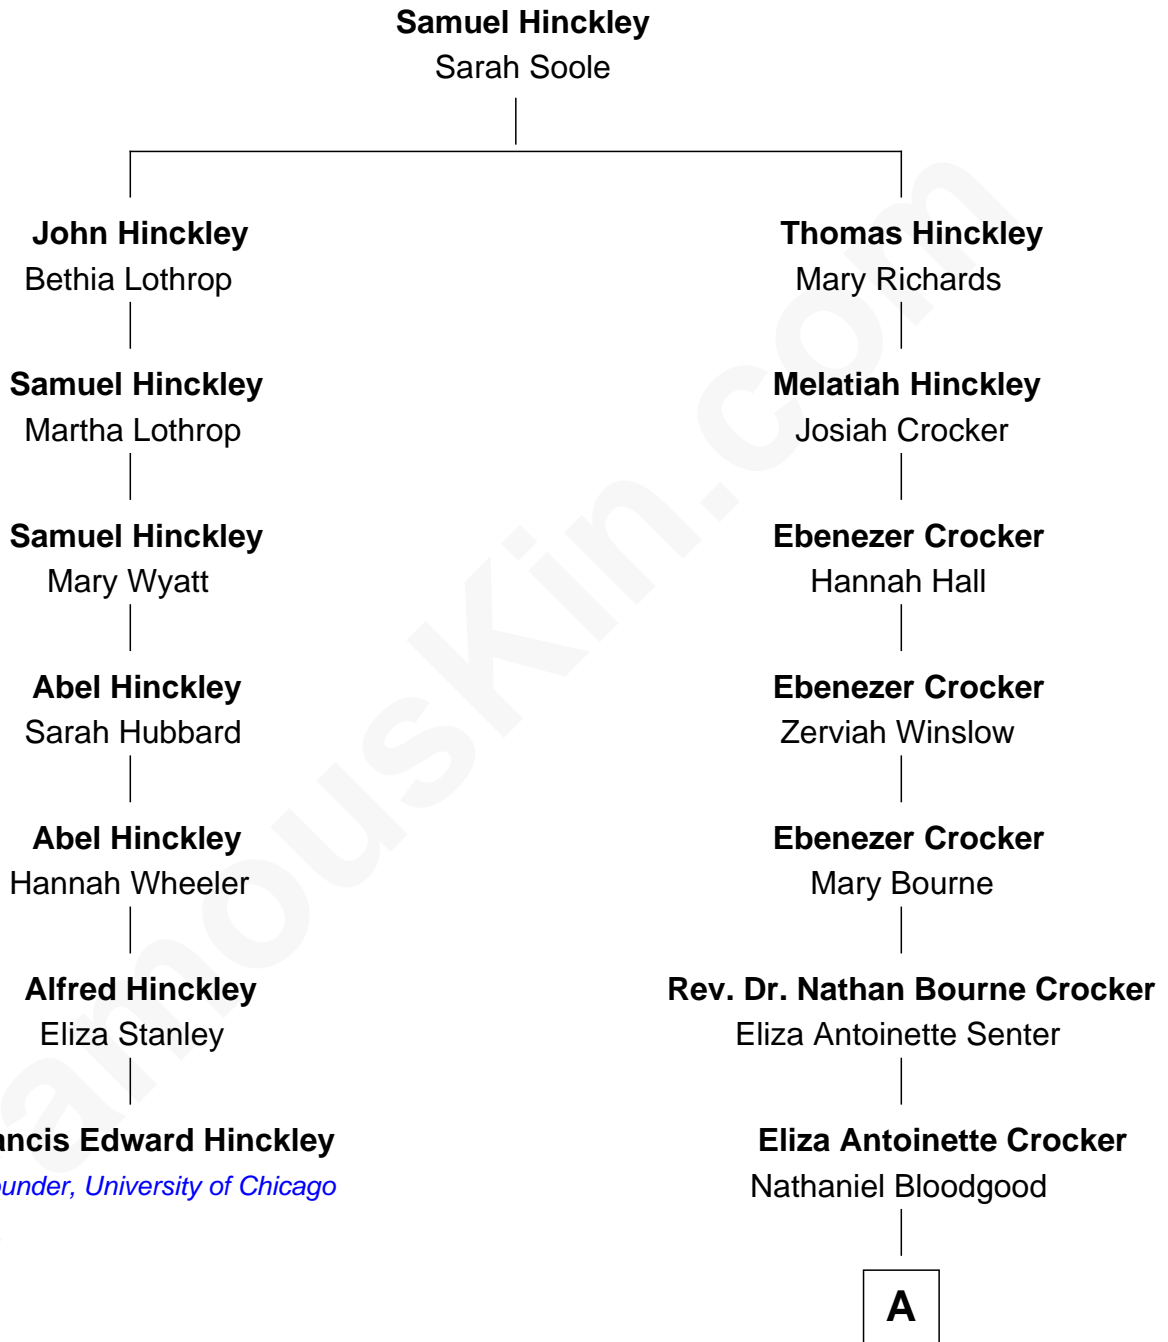

## Relationship Chart of

### Francis Edward Hinckley

Co-Founder, University of Chicago

6th cousin 5 times removed of

**Kyra Sedgwick**  
TV and Movie Actress

**A**

**Helen Bloodgood**

Francis Peabody

**Fannie Peabody**