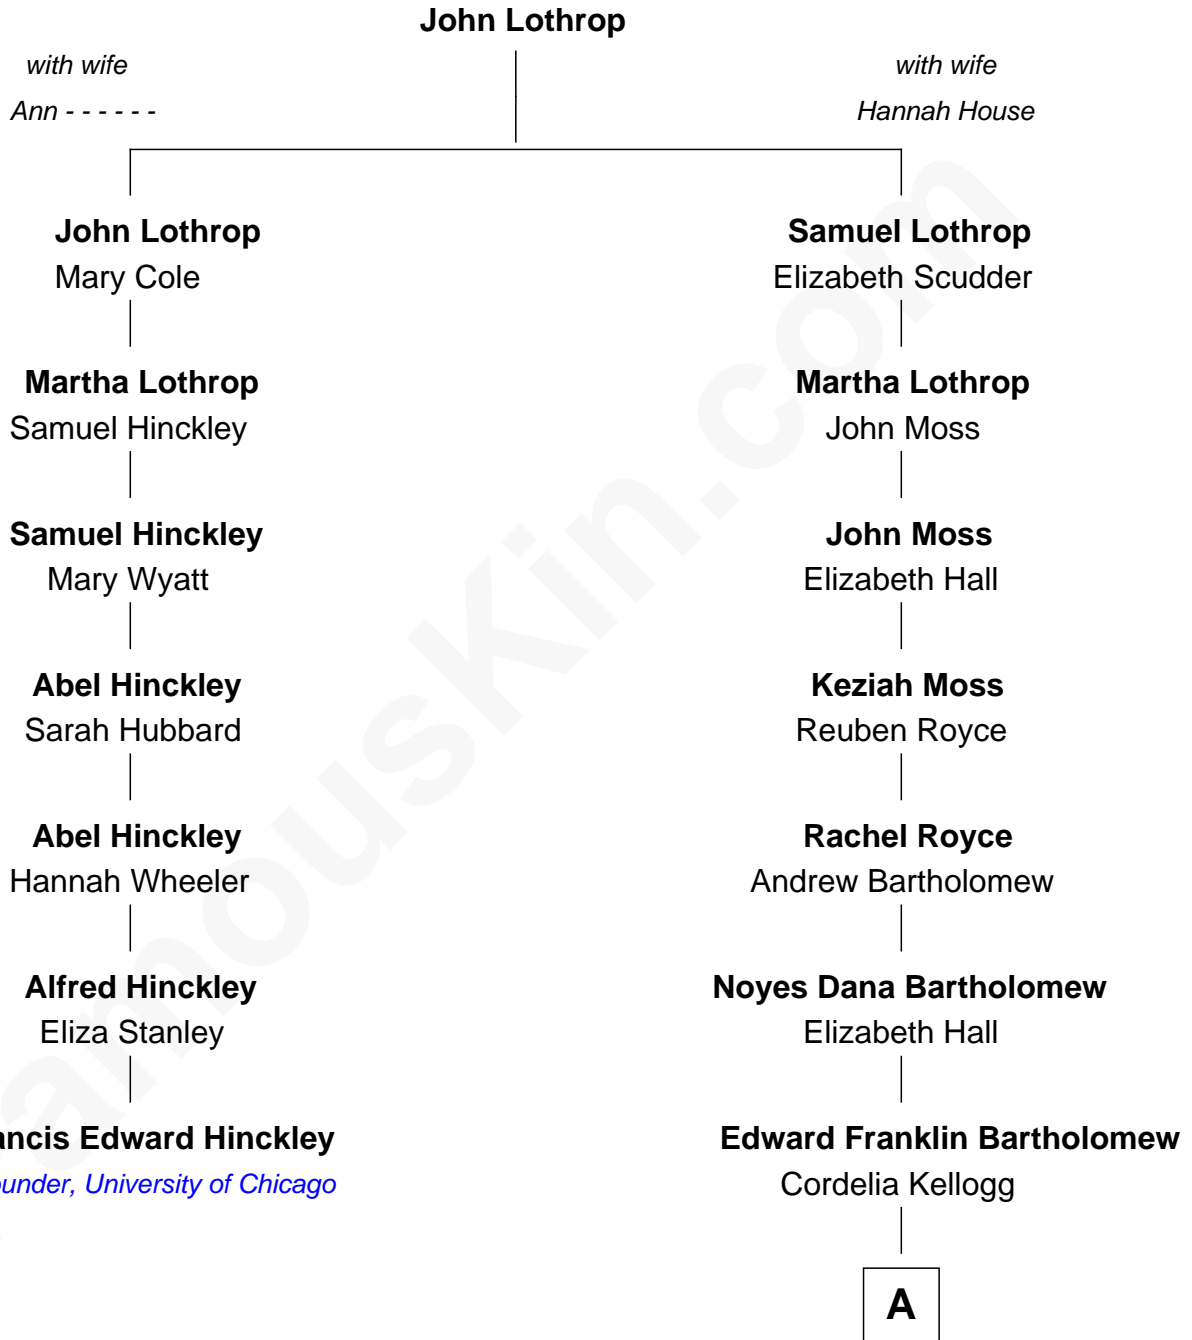

FamousKin.com

Relationship Chart of

Francis Edward Hinckley

Co-Founder, University of Chicago

6th cousin 4 times removed of

Clint Eastwood
TV & Film Actor and Director

A

—
Sophia Aurelia Bartholomew

Charles Claude Runner

—
Waldo Errol Runner

Virginia May McClanahan

—
Margaret Ruth Runner

Clinton Eastwood

—
Clint Eastwood

TV & Film Actor and Director

FamousKin.com