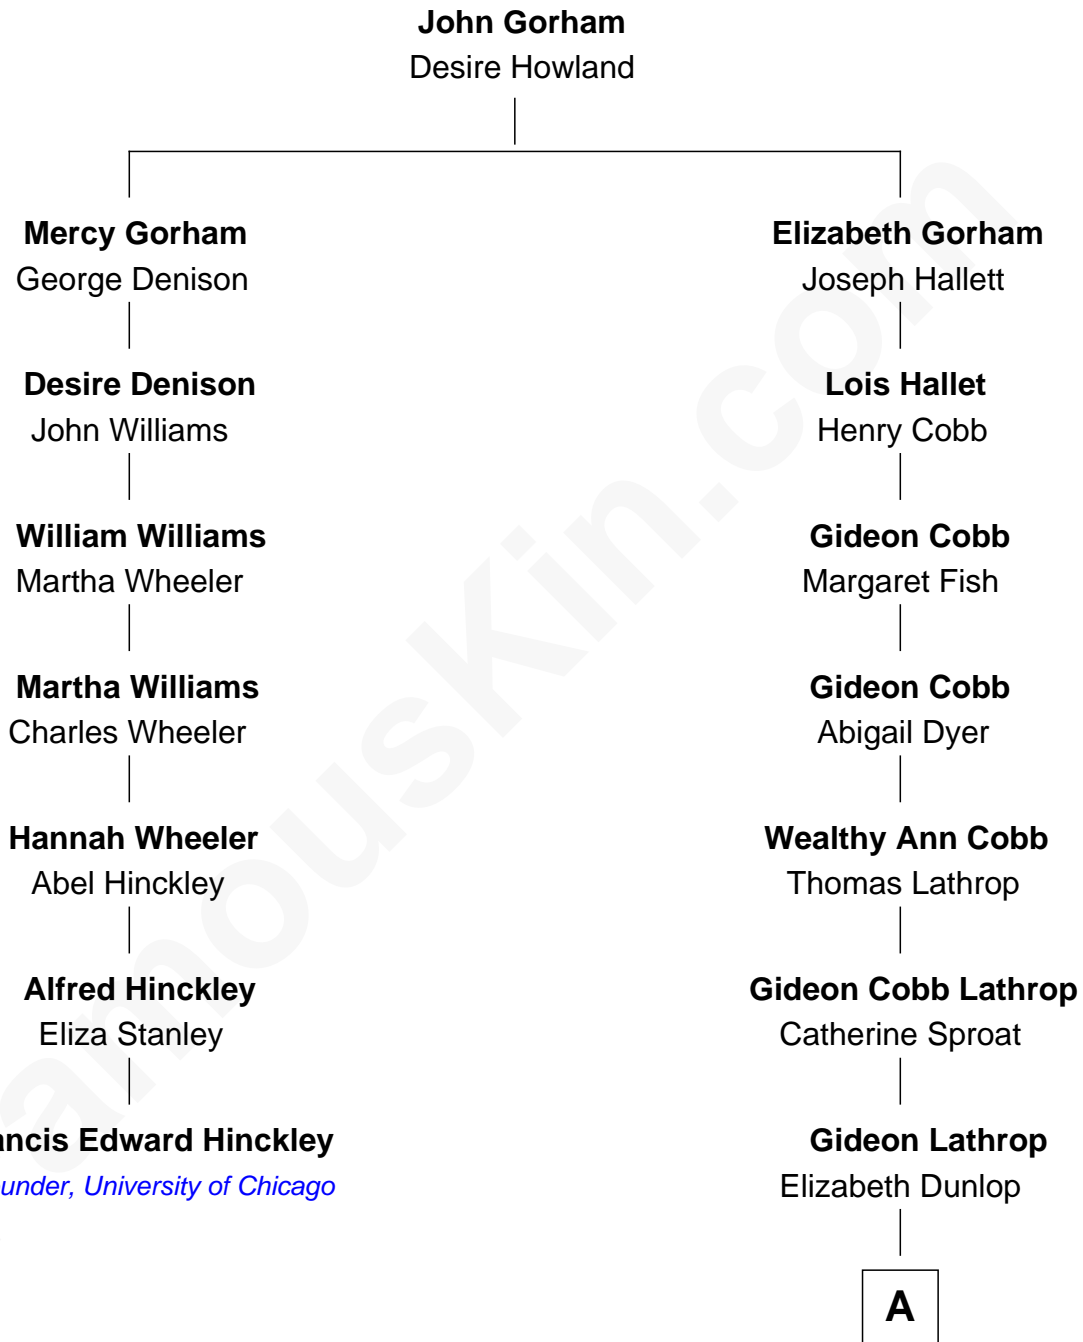

FamousKin.com

Relationship Chart of

Francis Edward Hinckley

Co-Founder, University of Chicago

6th cousin 4 times removed of

Ann B. Davis
TV Actress

A

Helen Elizabeth Lathrop