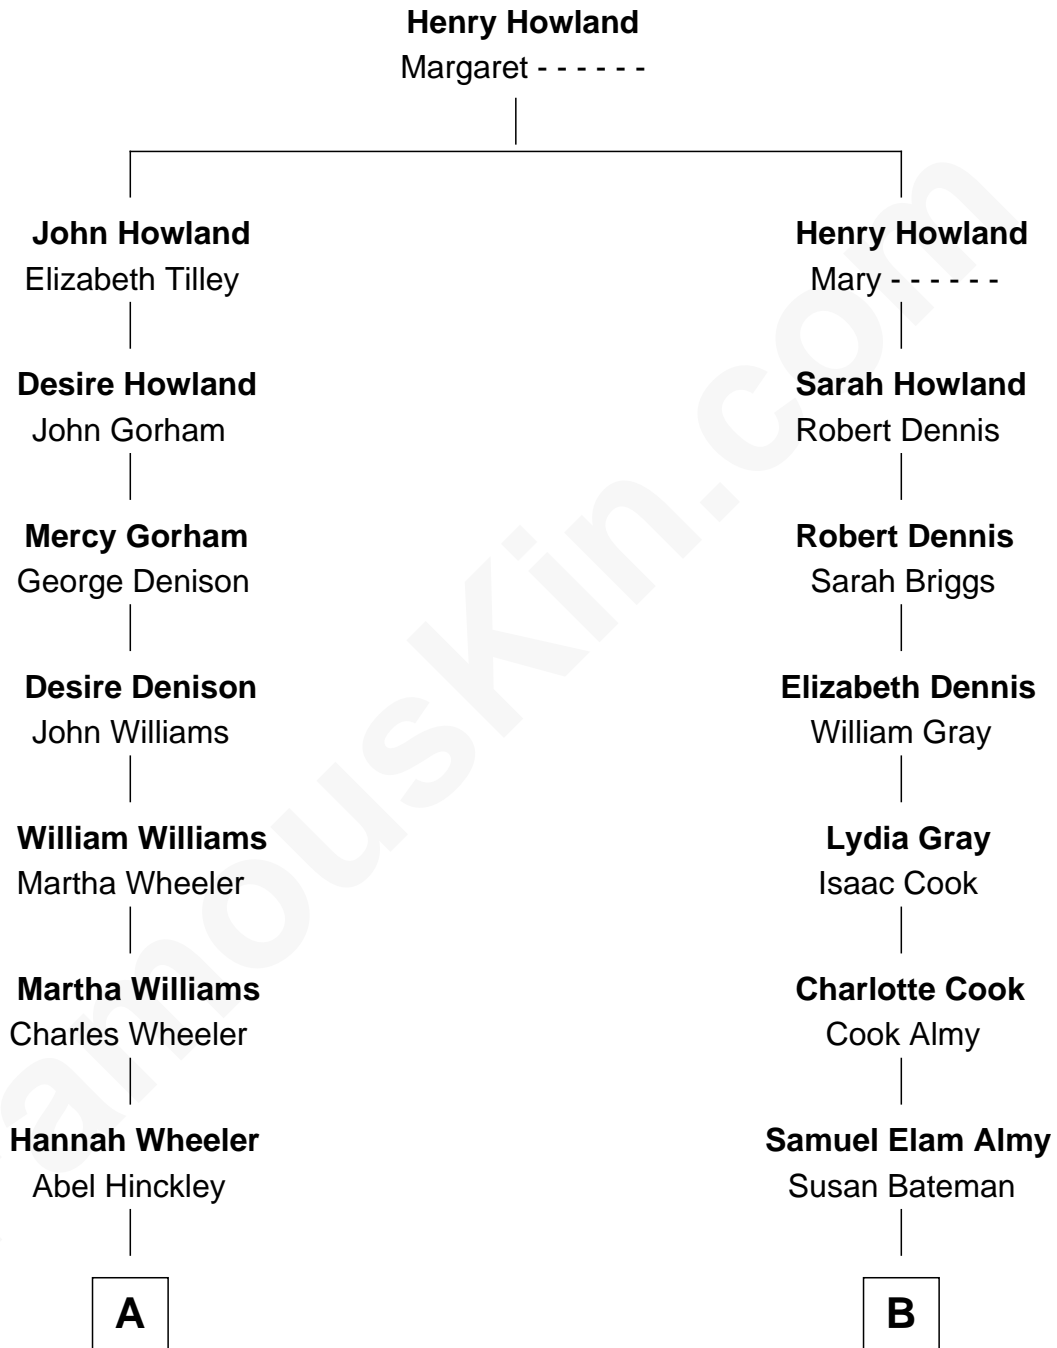

FamousKin.com

Relationship Chart of

Francis Edward Hinckley

Co-Founder, University of Chicago

8th cousin 2 times removed of

Marilyn Monroe
Actress, Model, and Singer

A

Alfred Hinckley

Eliza Stanley

Francis Edward Hinckley

Co-Founder, University of Chicago

B

Susan Bateman Almy

Charles Adams Gifford

Frederick Almy Gifford

Elizabeth Easton Tennant

Charles Stanley Gifford

Gladys Pearl Monroe

Marilyn Monroe

Actress, Model, and Singer

FamousKin.com