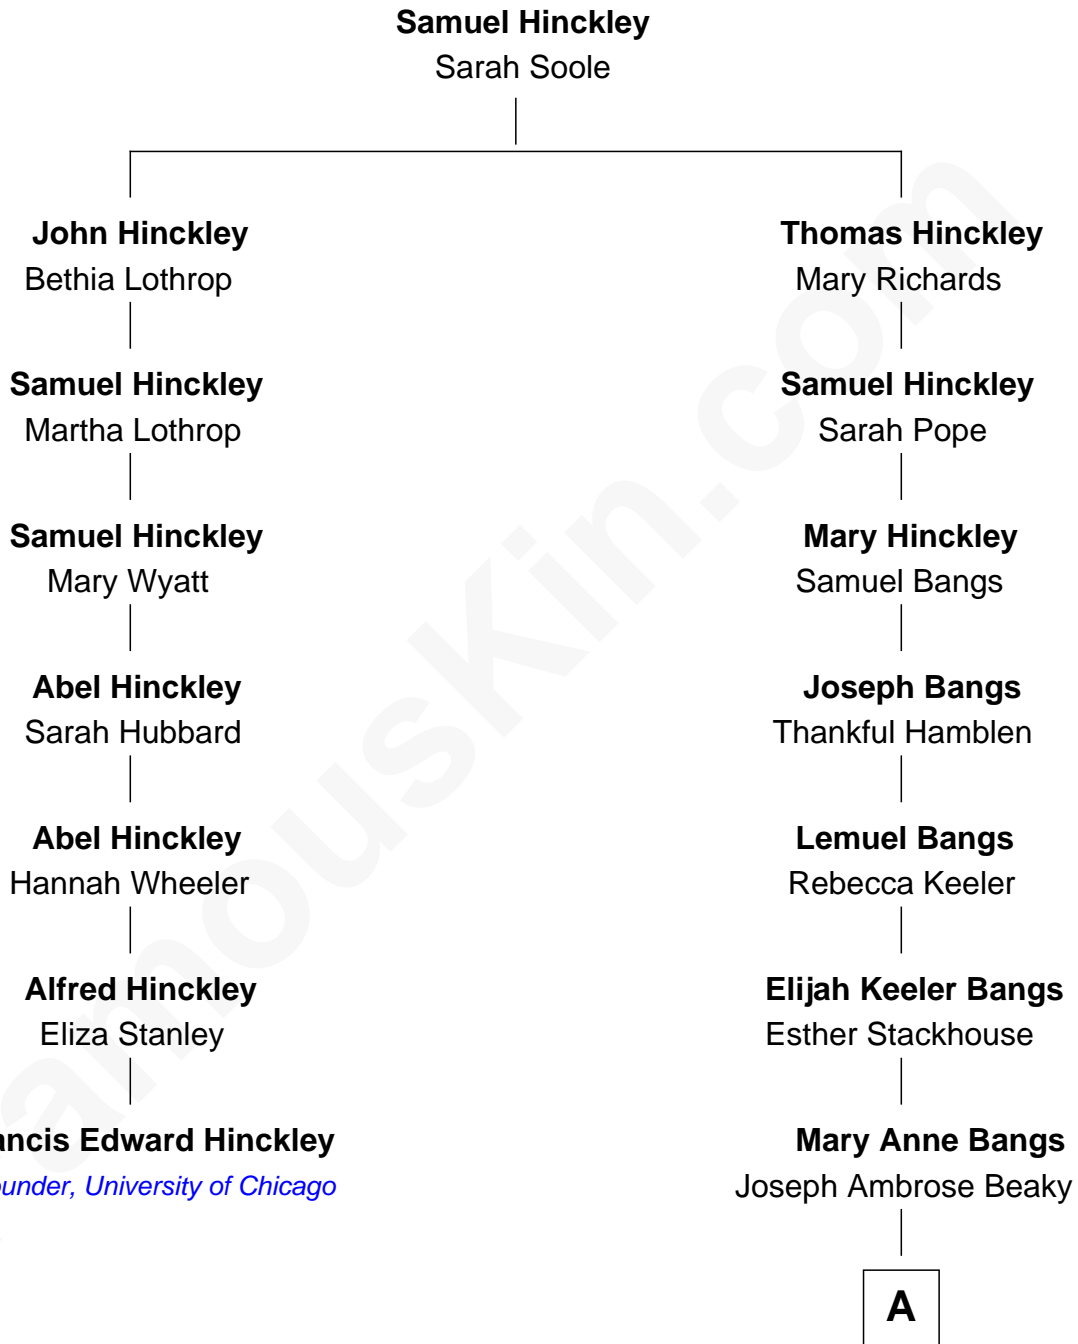

FamousKin.com

Relationship Chart of

Francis Edward Hinckley

Co-Founder, University of Chicago

6th cousin 4 times removed of

George H. W. Bush
41st U.S. President

A

—
Martha Adela Beaky

David Davis Walker

—
George Herbert Walker

Lucretia Wear

—
Dorothy Wear Walker

Prescott Sheldon Bush

—
George H. W. Bush

41st U.S. President