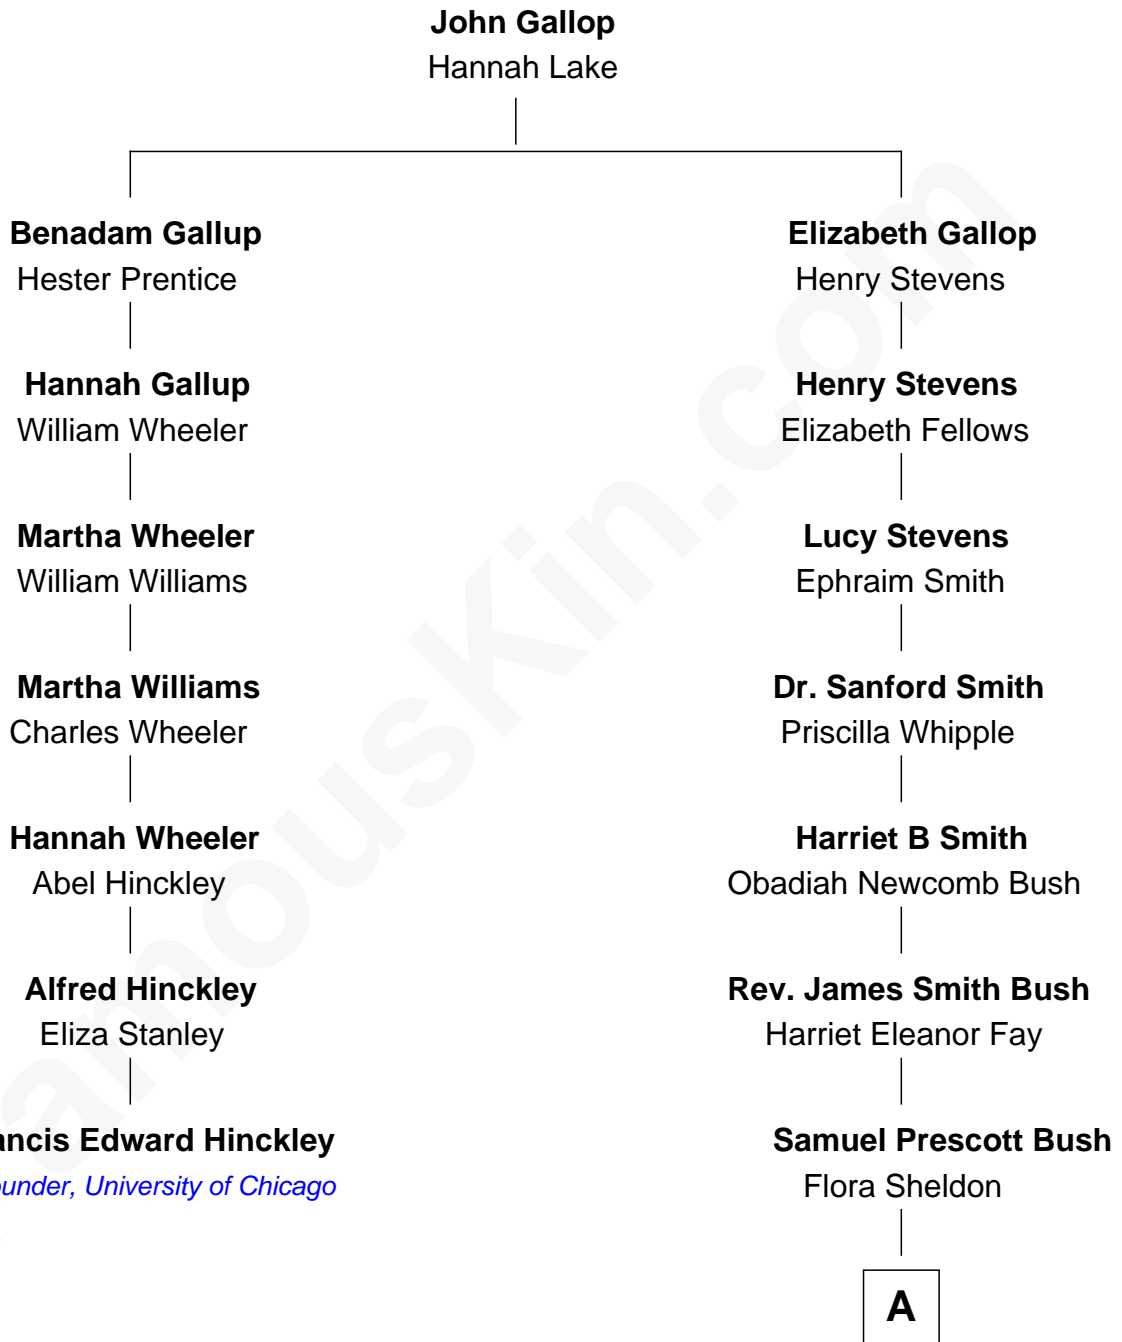

FamousKin.com
Relationship Chart of
Francis Edward Hinckley
Co-Founder, University of Chicago

6th cousin 2 times removed of

George H. W. Bush
41st U.S. President

A

—
Prescott Sheldon Bush

Dorothy Wear Walker

—
George H. W. Bush

41st U.S. President

FamousKin.com