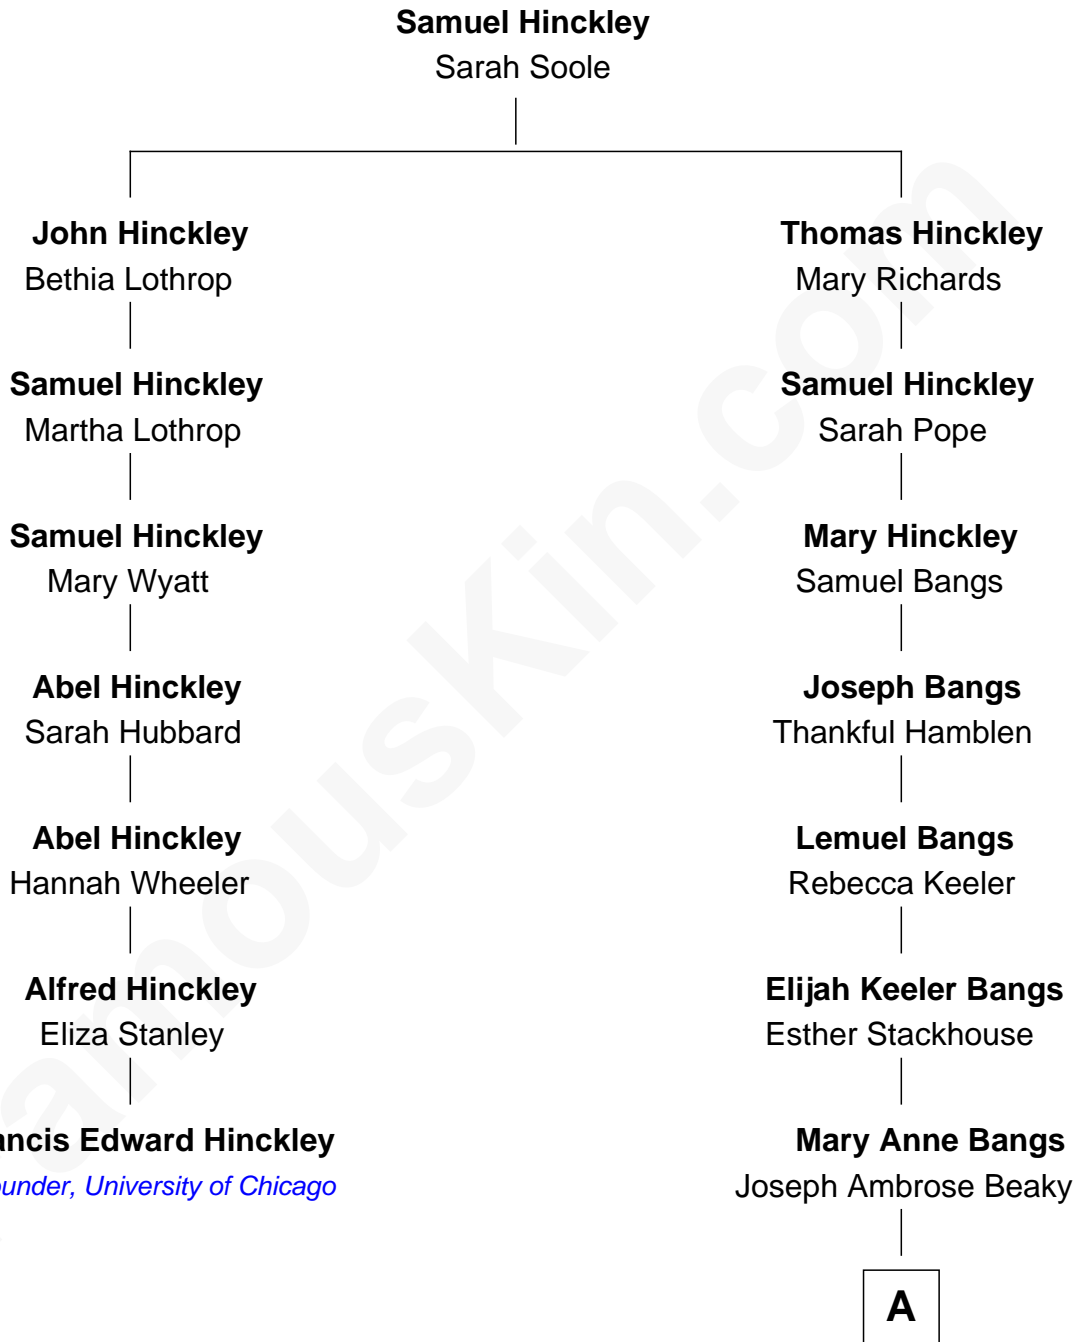

## Relationship Chart of

### Francis Edward Hinckley

Co-Founder, University of Chicago

6th cousin 5 times removed of

**George W. Bush**  
43rd U.S. President

**A**

Martha Adela Beaky

David Davis Walker

George Herbert Walker

Lucretia Wear

Dorothy Wear Walker

Prescott Sheldon Bush

George Herbert Walker Bush

Barbara Pierce

George W. Bush

*43rd U.S. President*