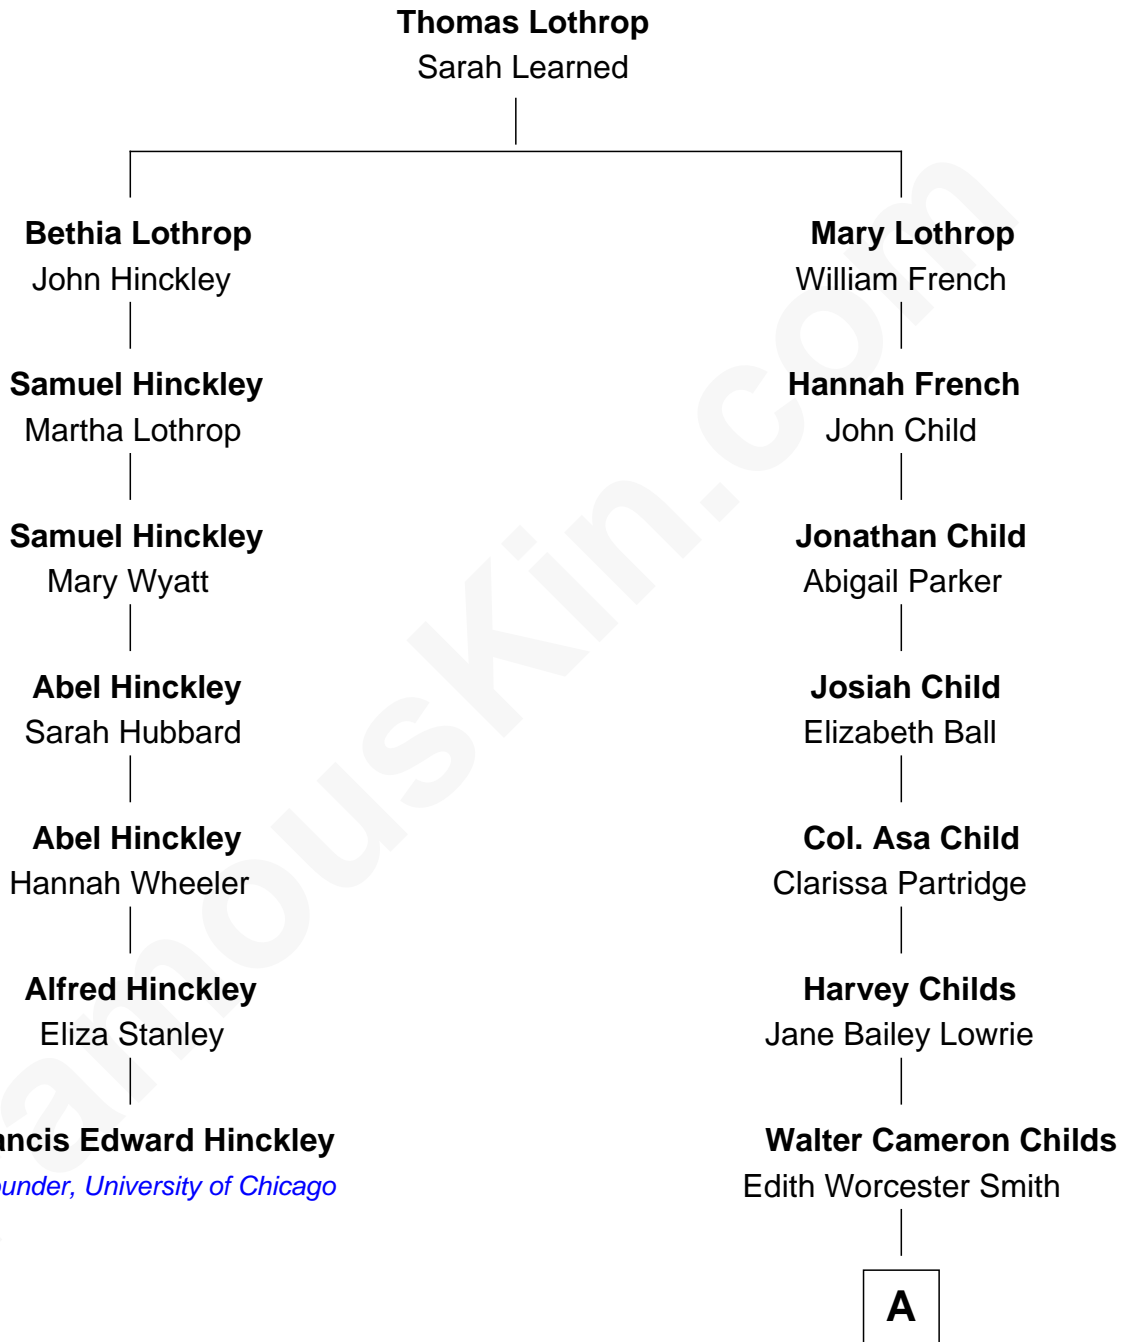

FamousKin.com

Relationship Chart of

Francis Edward Hinckley

Co-Founder, University of Chicago

6th cousin 4 times removed of

Jake Gyllenhaal
Movie Actor

A

—
Geoffrey Stafford Childs

Olivia Hughes Waelchli

—
Virginia Lowrie Childs

Hugh Anders Gyllenhaal

—
Stephen Roark Gyllenhaal

Naomi Achs

—
Jake Gyllenhaal

Movie Actor

FamousKin.com