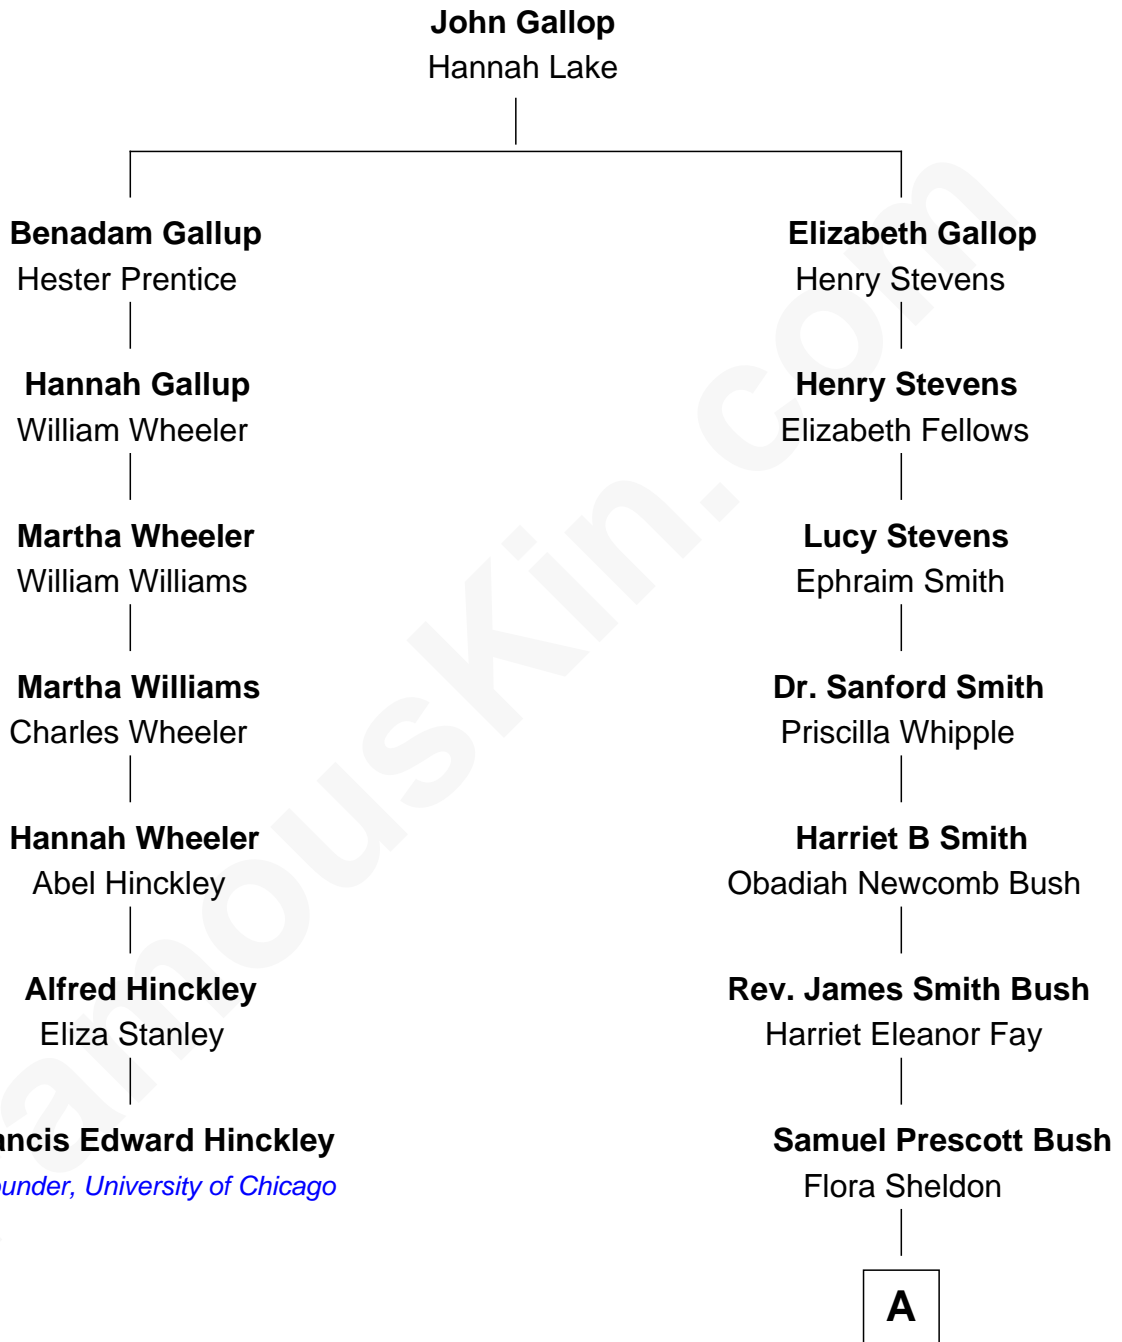

FamousKin.com
Relationship Chart of
Francis Edward Hinckley
Co-Founder, University of Chicago

6th cousin 3 times removed of

Jeb Bush
43rd Governor of Florida

A

Prescott Sheldon Bush

Dorothy Wear Walker

George Herbert Walker Bush

Barbara Pierce

Jeb Bush

43rd Governor of Florida

FamousKin.com