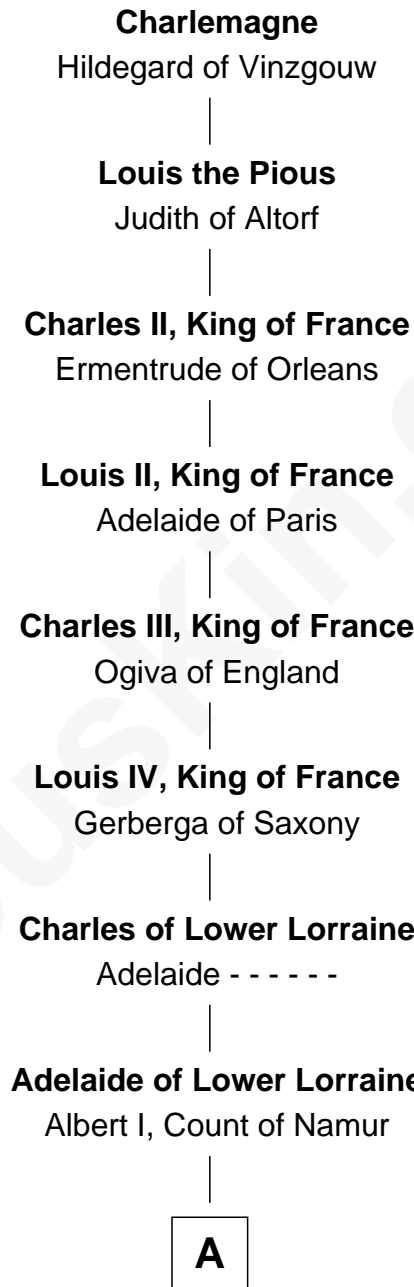

University of Chicago

FamousKin.com Relationship Chart of Francis Edward Hinckley

Co-Founder, University of Chicago

35th Great-grandson of

Charlemagne
King of the Franks

A

Albert II, Count of Namur
Regelinde of Lower Lorraine

Albert III, Count of Namur
Ida of Saxony

Godfrey, Count of Namur
Sybil of Chateau-Porcien

Probable

Elizabeth of Namur
Gervais, Count of Rethel

Miliscent of Rethel
Richard de Camville

William de Camville
Auberée de Marmion

William de Camville
Iseuda - - - - -

Thomas de Camville
Agnes - - - - -

Felicia de Camville
Philip Durvassal

Thomas Durvassal
Margery - - - - -

B

B

Margery Durvassal

William de la Spine

—
Dorothy Thompson

Thomas Parke

—
Martha Parke

Isaac Wheeler

—
William Wheeler

Hannah Gallup

—
Martha Wheeler

William Williams