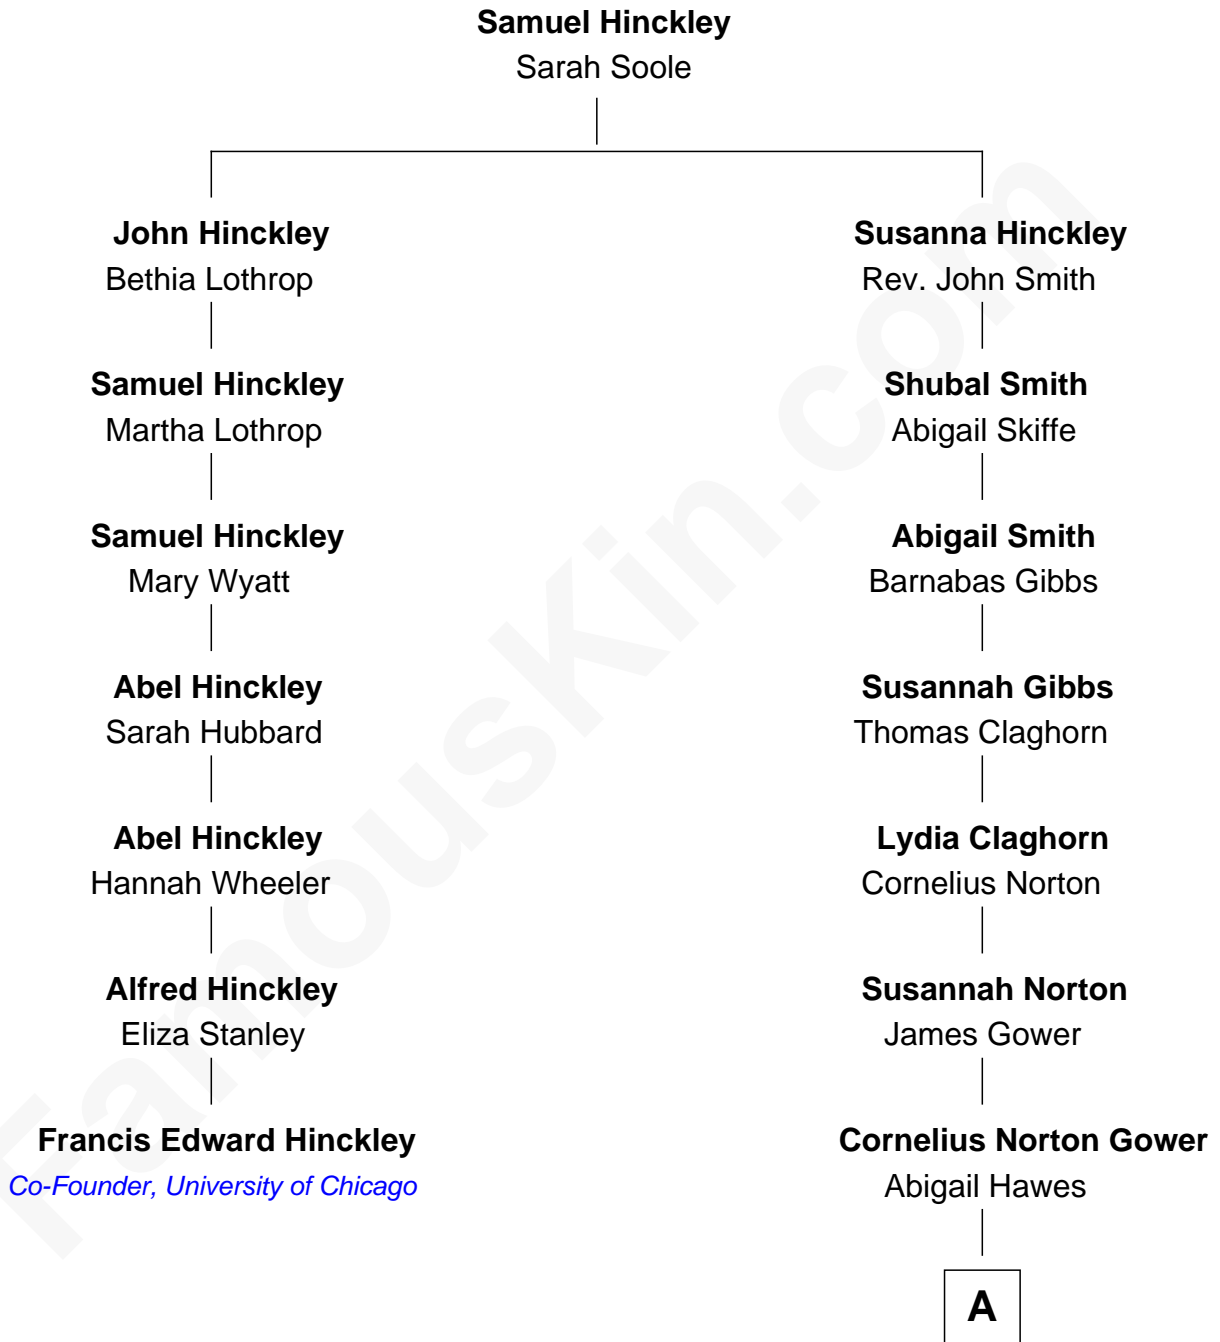

FamousKin.com

Relationship Chart of

Francis Edward Hinckley

Co-Founder, University of Chicago

6th cousin 5 times removed of

Sarah Palin
9th Governor of Alaska

A

—
Arthur Collins Gower

Mary Schmolz

—
James Carl Gower

Cora Godfrey Strong

—
Helen Louise Gower

Clement James Sheeran

—
Sarah Sheeran

Charles Richard Heath

—
Sarah Palin

9th Governor of Alaska