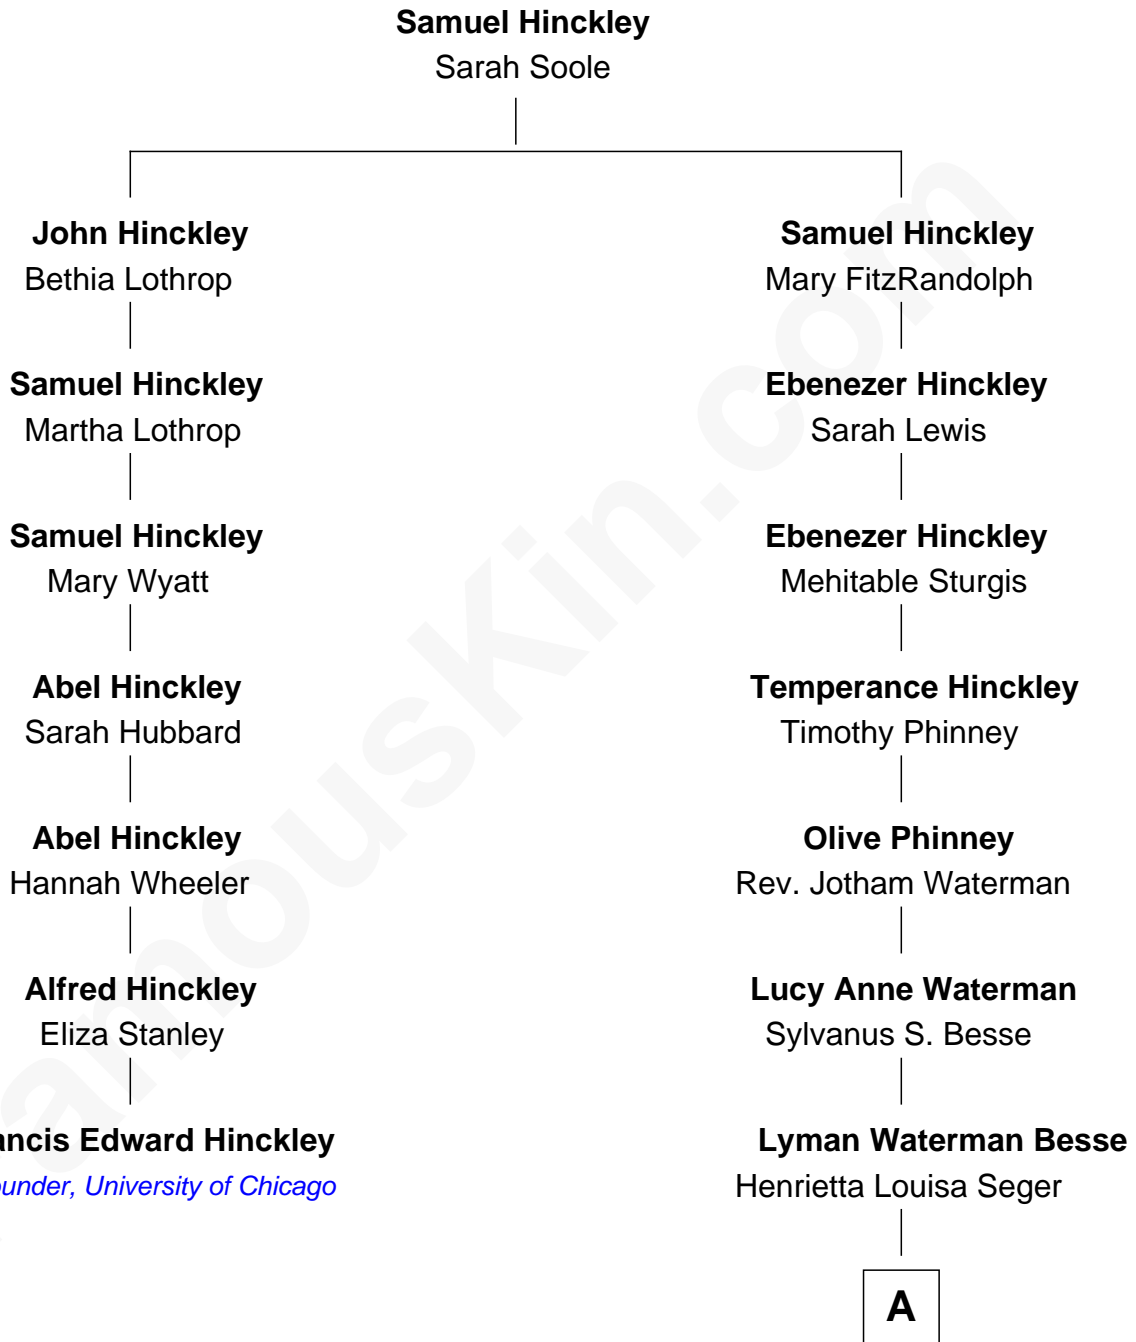

FamousKin.com

Relationship Chart of

Francis Edward Hinckley

Co-Founder, University of Chicago

6th cousin 4 times removed of

Jordana Brewster
TV and Movie Actress

A

Florence Foster Besse

Kingman Brewster

Kingman Brewster

Mary Louise Phillips

Alden Brewster

Maria João Leão de Sousa

Jordana Brewster

TV and Movie Actress