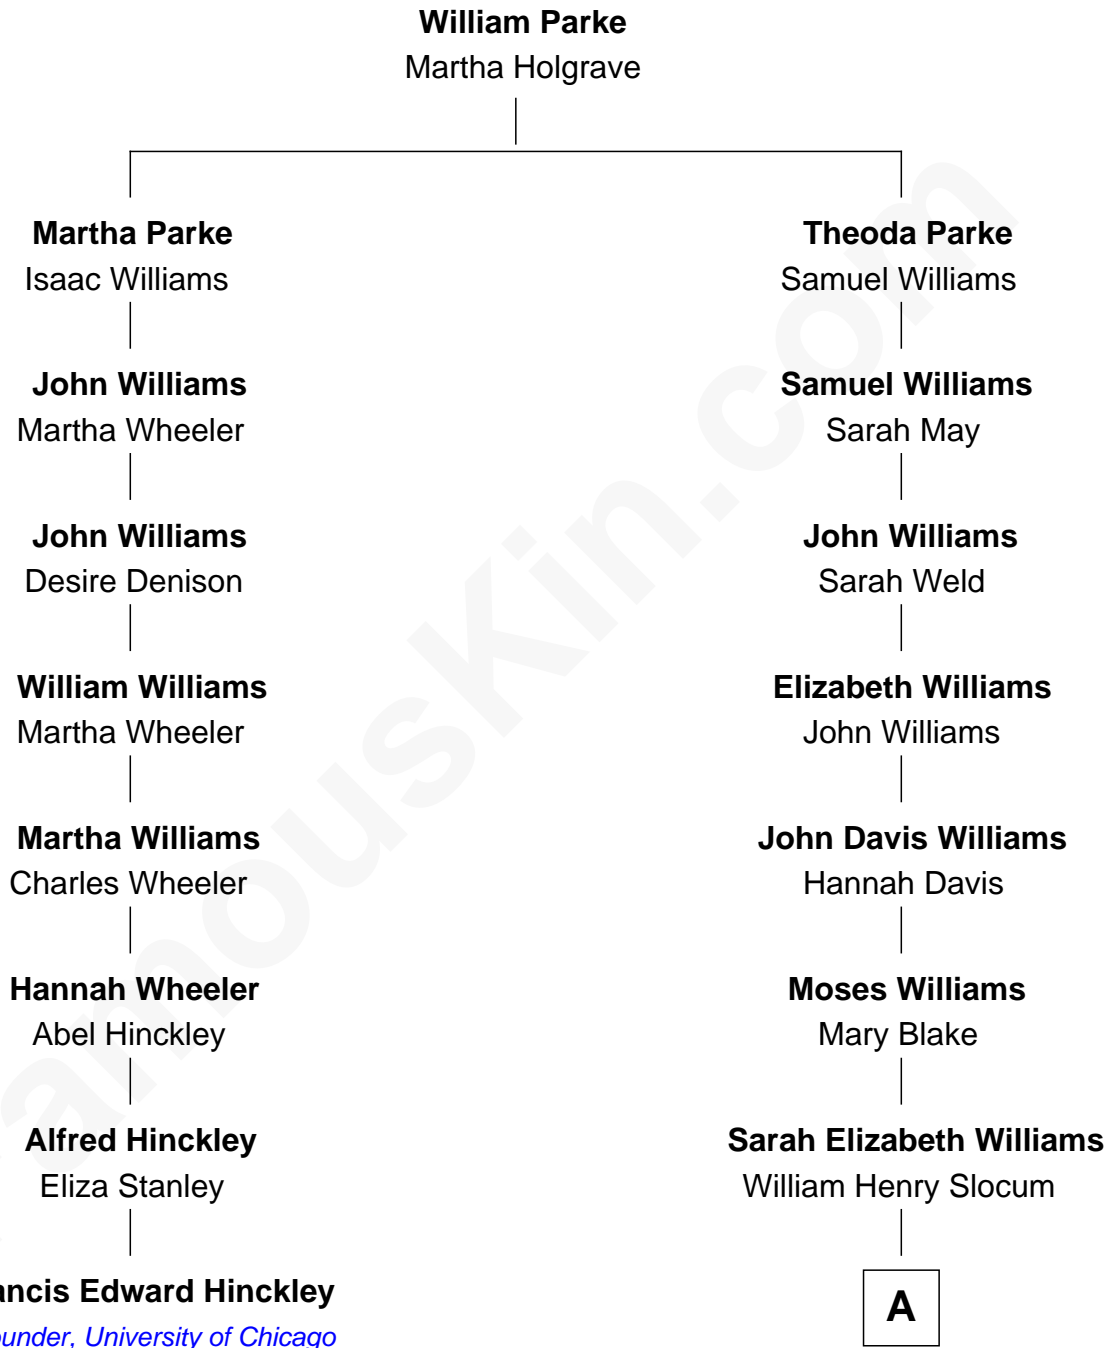

FamousKin.com

Relationship Chart of

Francis Edward Hinckley

Co-Founder, University of Chicago

7th cousin 3 times removed of

Bill Weld

68th Governor of Massachusetts

A

—
Mary Blake Slocum
John White Treadwell Nichols

—
John Treadwell Nichols
Cornelia DuBois Floyd

—
Mary Blake Nichols
David Weld

—
Bill Weld
68th Governor of Massachusetts

FamousKin.com