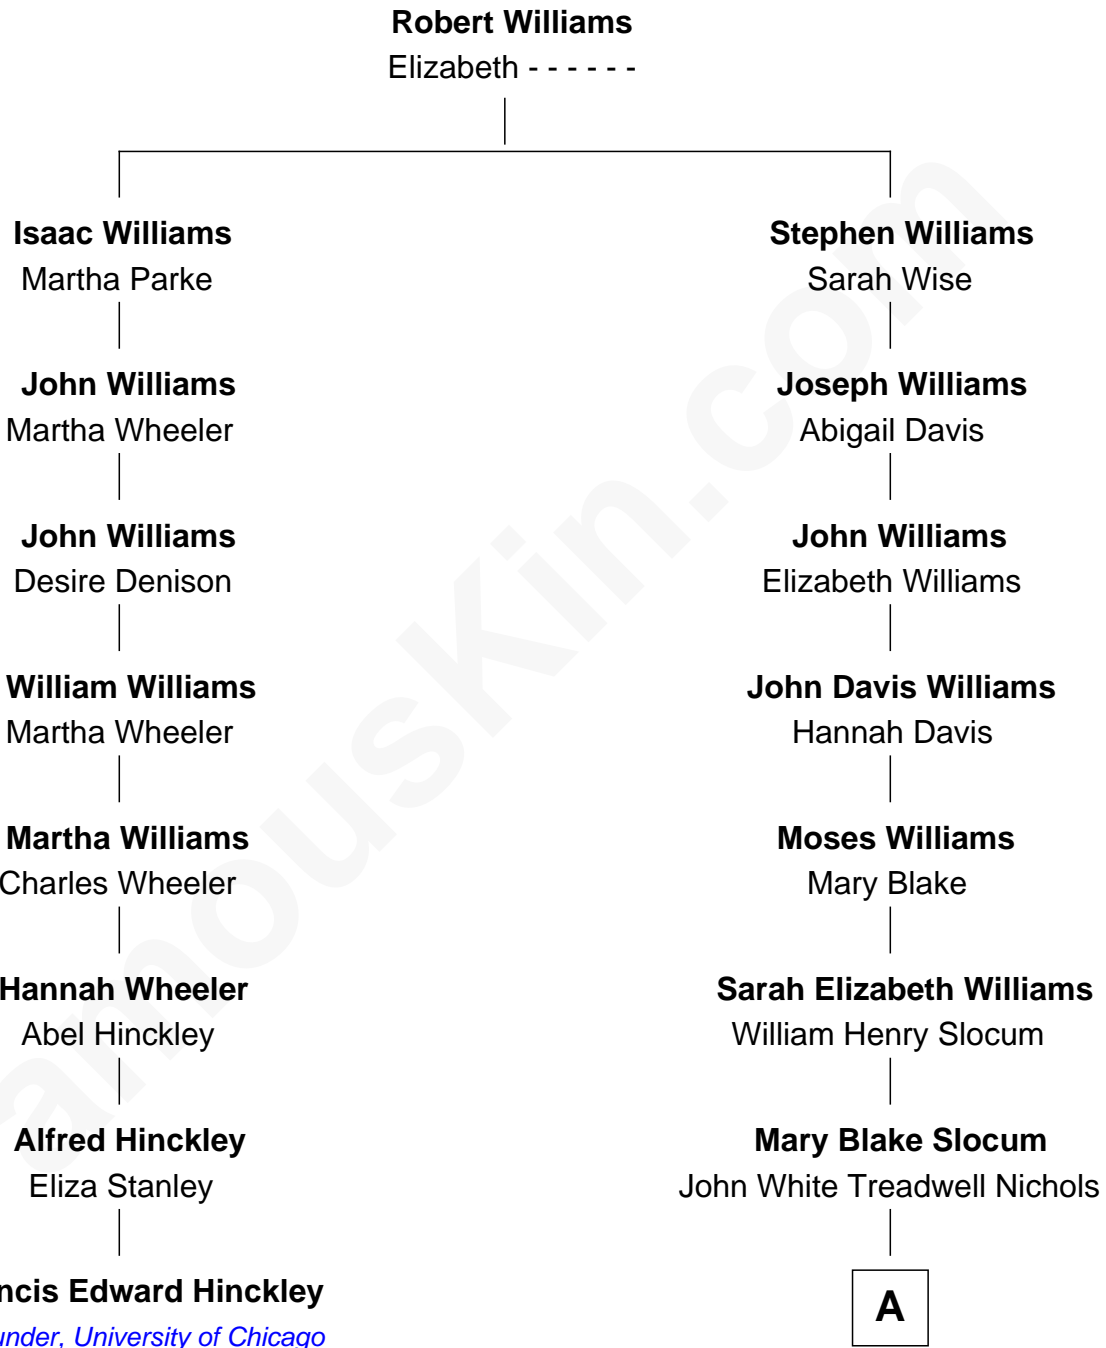

FamousKin.com

Relationship Chart of

Francis Edward Hinckley

Co-Founder, University of Chicago

7th cousin 2 times removed of

Bill Weld

68th Governor of Massachusetts

A

John Treadwell Nichols

Cornelia DuBois Floyd

Mary Blake Nichols

David Weld

Bill Weld

68th Governor of Massachusetts

FamousKin.com