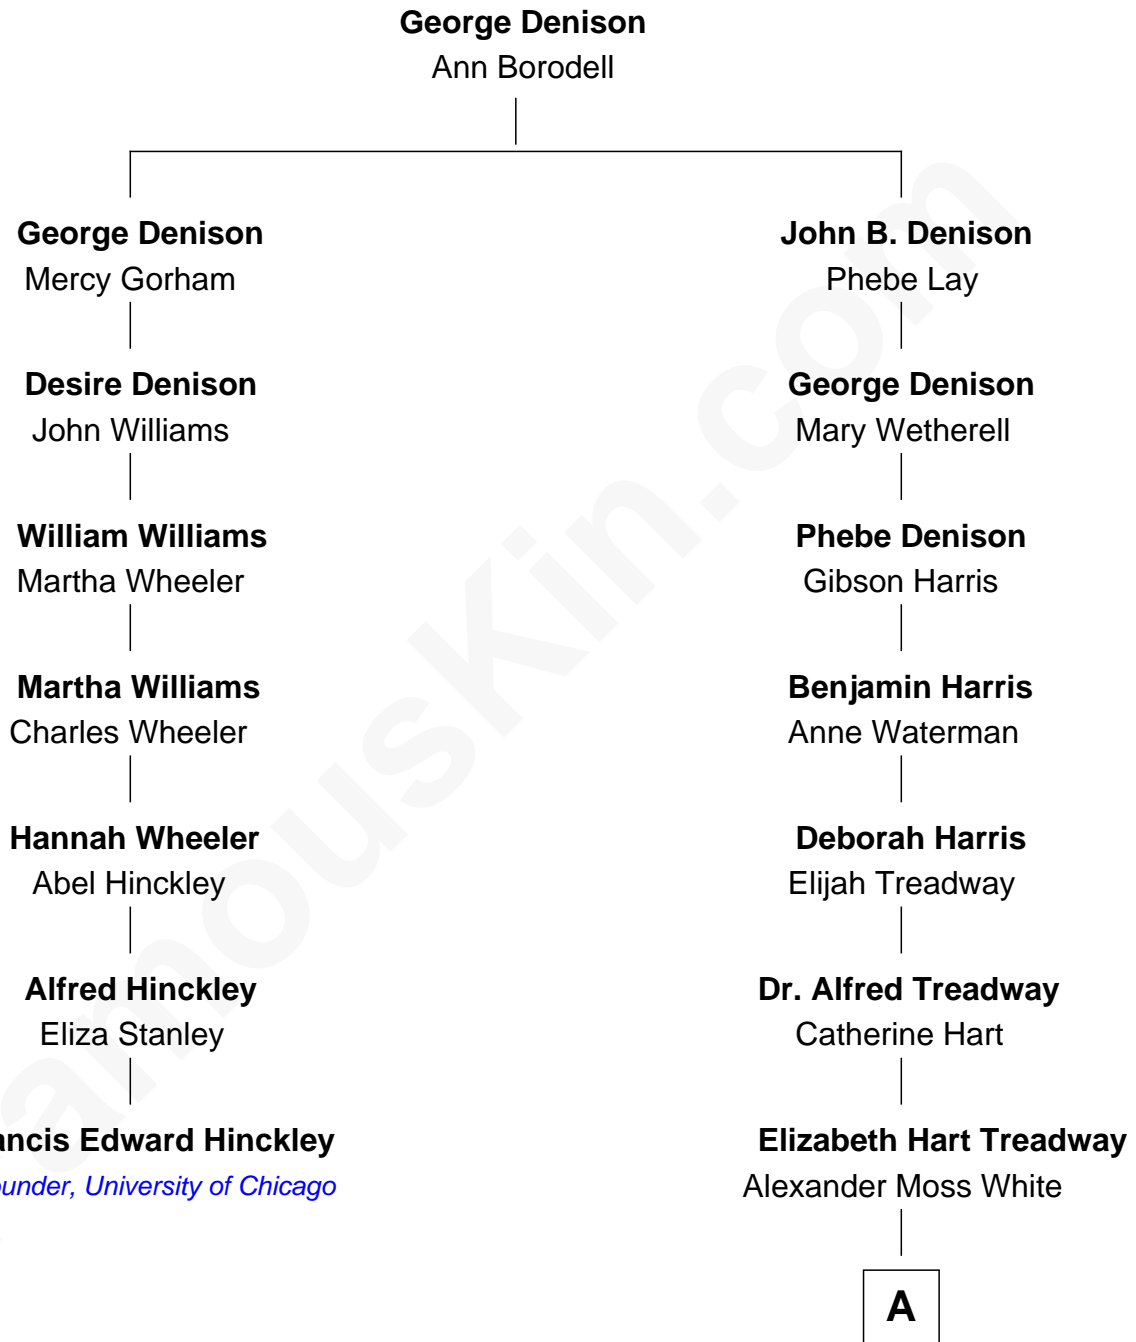

FamousKin.com

Relationship Chart of

Francis Edward Hinckley

Co-Founder, University of Chicago

6th cousin 4 times removed of

Bill Weld

68th Governor of Massachusetts

A

William Augustus White

Harriet Hillard

Margaret Low White

Francis Minot Weld

David Weld

Mary Blake Nichols

Bill Weld

68th Governor of Massachusetts