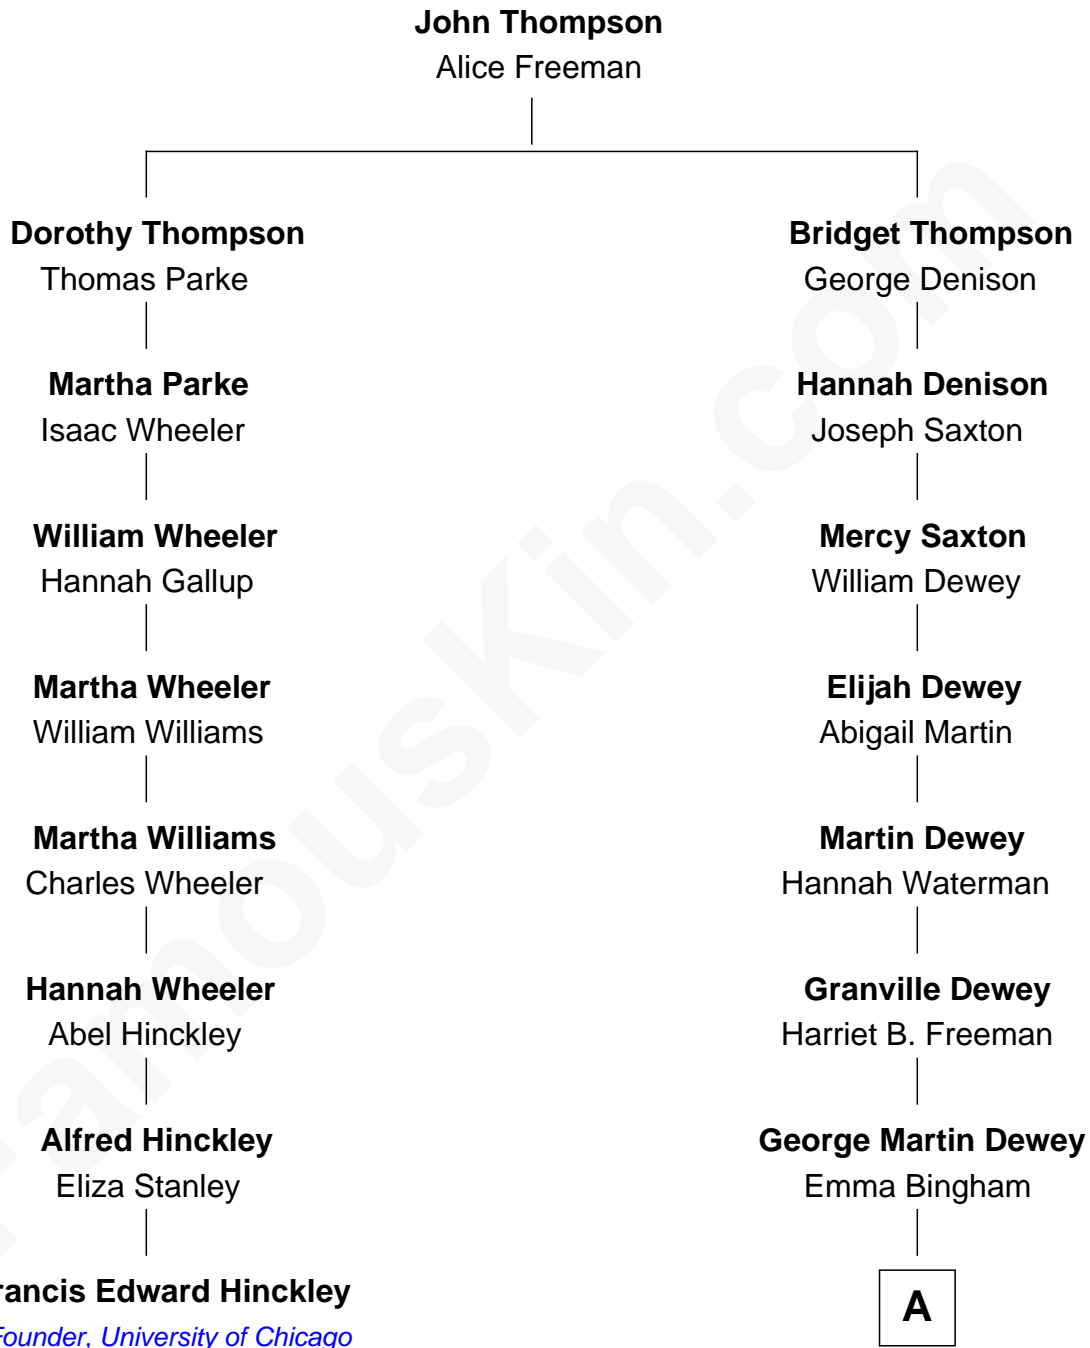

FamousKin.com
Relationship Chart of
Francis Edward Hinckley
Co-Founder, University of Chicago

7th cousin 1 time removed of

Thomas Edmund Dewey
47th Governor of New York

A

George Martin Dewey

Annie L. Thomas

Thomas Edmund Dewey

47th Governor of New York

FamousKin.com