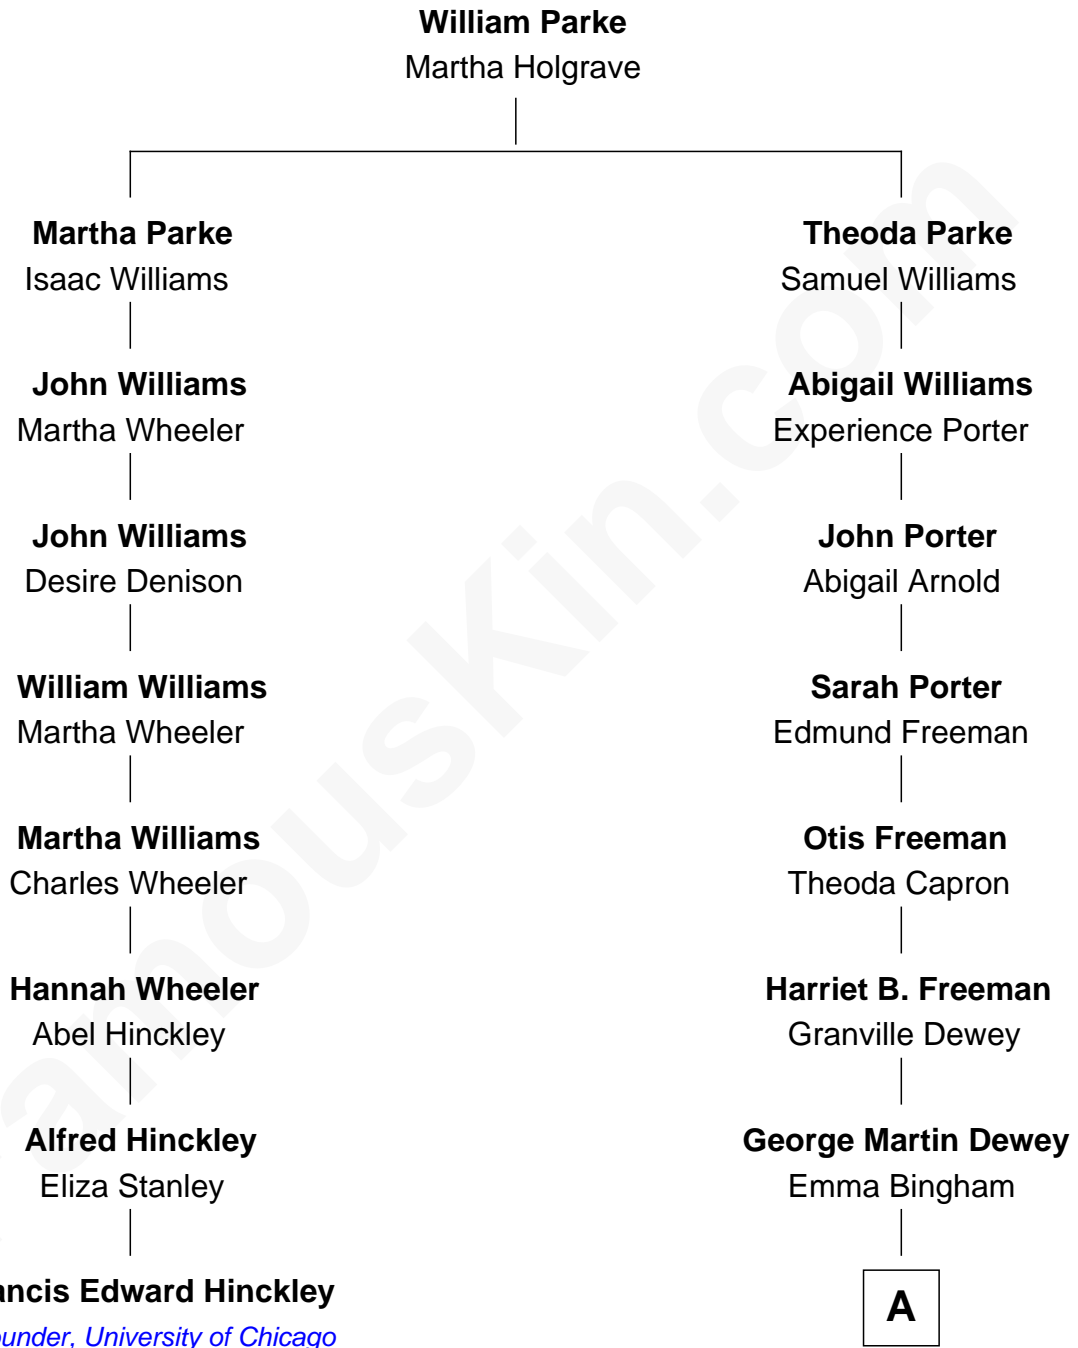

FamousKin.com
Relationship Chart of
Francis Edward Hinckley
Co-Founder, University of Chicago

7th cousin 1 time removed of

Thomas Edmund Dewey
47th Governor of New York

A

George Martin Dewey

Annie L. Thomas

Thomas Edmund Dewey

47th Governor of New York

FamousKin.com